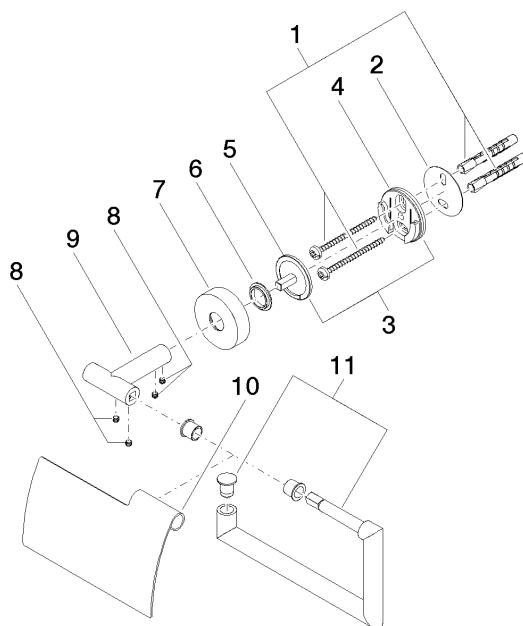

83 510 979

- width 150mm
- height 95 mm
- rosette Ø 40 mm
- 40mm projection

Fits: LISSÉ, META

	Champagne (22kt Gold)	83 510 979-47
	Chrome	83 510 979-00
	Brushed Platinum	83 510 979-06
	Dark Chrome	83 510 979-19
	Light Gold	83 510 979-26
	Brushed Light Gold	83 510 979-27
	Matte Black	83 510 979-33
	Brushed Bronze	83 510 979-42
	Brushed Champagne (22kt Gold)	83 510 979-46
	Brushed Chrome	83 510 979-93
	Brushed Dark Platinum	83 510 979-99

83 510 979

mm [inches]

83 510 979

Parts for other finishes can be found here: [Chrome](#)

Spare parts list

No.	Item Number	Name	Quantity used	Delivery time
1	05 30 31 025 00 90	fixing set	1	2
2	05 30 11 519 00 90	disc	1	2
3	05 17 97 501 01 90	fixing set	1	2
4	08 17 97 501 07	holder	1	2
5	08 17 97 559 90	holder	1	2
6	08 30 11 516 90	ring	1	2
7	08 27 97 500-47	rosette	1	30
8	90 31 11 038 00 90	pin	4	2
9	05 17 97 562 01-47	holder	1	60
10	08 11 02 514-47	lid	1	30
11	90 28 22 628 00-47	holder	1	30