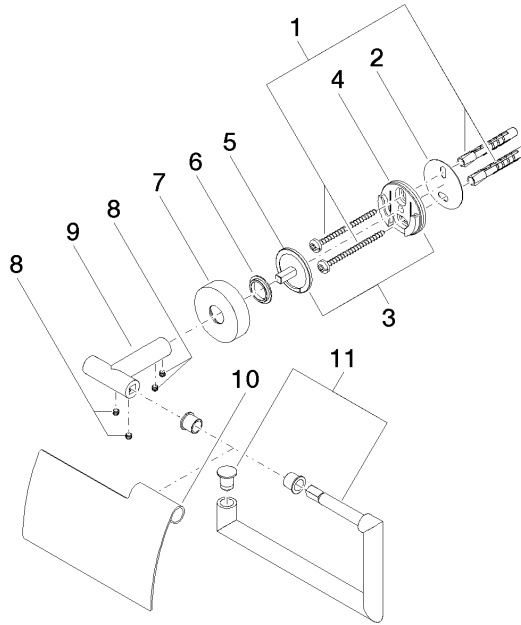

83 510 979

- width 150mm
- height 95 mm
- rosette Ø 40 mm
- 40mm projection

Fits: LISSÉ, META

	Brushed Chrome	83 510 979-93
	Chrome	83 510 979-00
	Brushed Platinum	83 510 979-06
	Dark Chrome	83 510 979-19
	Light Gold	83 510 979-26
	Brushed Light Gold	83 510 979-27
	Matte Black	83 510 979-33
	Brushed Bronze	83 510 979-42
	Brushed Champagne (22kt Gold)	83 510 979-46
	Champagne (22kt Gold)	83 510 979-47
	Brushed Dark Platinum	83 510 979-99

83 510 979

mm [inches]

83 510 979

Parts for other finishes can be found here: [Chrome](#)

Spare parts list

No.	Item Number	Name	Quantity used	Delivery time
1	05 30 31 025 00 90	fixing set	1	2
2	05 30 11 519 00 90	disc	1	2
3	05 17 97 501 01 90	fixing set	1	2
4	08 17 97 501 07	holder	1	2
5	08 17 97 559 90	holder	1	2
6	08 30 11 516 90	ring	1	2
7	08 27 97 500-93	rosette	1	20
8	90 31 11 038 00 90	pin	4	2
9	05 17 97 562 01-93	holder	1	20
10	08 11 02 514-93	lid	1	20
11	90 28 22 628 00-93	holder	1	20