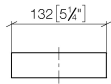

## Reserve tissue holder - Brushed Platinum

MEM

83 590 780

- width 132mm
- height 35 mm
- 116mm projection

Fits: MEM, CYO

	Brushed Platinum	83 590 780-06
	Chrome	83 590 780-00
	Platinum	83 590 780-08
	Dark Chrome	83 590 780-19
	Brushed Durabrass (23kt Gold)	83 590 780-28
	Brushed Champagne (22kt Gold)	83 590 780-46
	Champagne (22kt Gold)	83 590 780-47
	Brushed Dark Platinum	83 590 780-99

83 590 780

mm [inches]

83 590 780

Parts for other finishes can be found here: [Chrome](#)