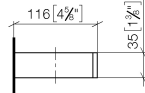

## Reserve tissue holder - Brushed Platinum

MEM

83 590 780

- width 132mm
- height 35 mm
- 116mm projection

Fits: MEM, CYO

	Brushed Platinum	83 590 780-06
	Chrome	83 590 780-00
	Platinum	83 590 780-08
	Dark Chrome	83 590 780-19
	Brushed Durabrass (23kt Gold)	83 590 780-28
	Brushed Champagne (22kt Gold)	83 590 780-46
	Champagne (22kt Gold)	83 590 780-47
	Brushed Dark Platinum	83 590 780-99

83 590 780

mm [inches]

83 590 780

Parts for other finishes can be found here: [Chrome](#)