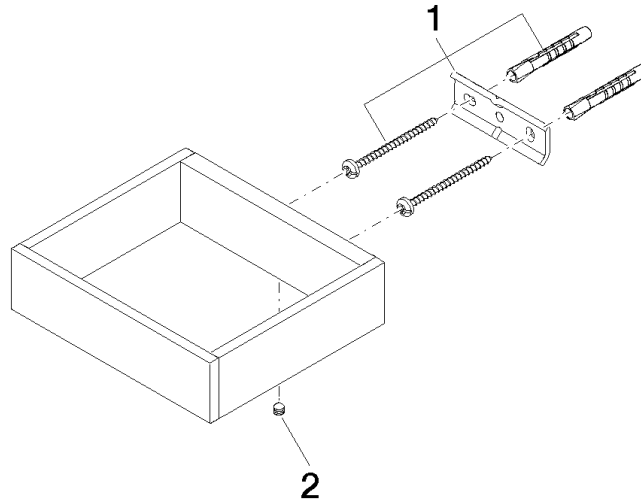

## Reserve tissue holder - Brushed Platinum

MEM

83 590 780

- width 132mm
- height 35 mm
- 116mm projection

Fits: MEM, CYO

	Brushed Platinum	83 590 780-06
	Chrome	83 590 780-00
	Platinum	83 590 780-08
	Dark Chrome	83 590 780-19
	Brushed Durabrass (23kt Gold)	83 590 780-28
	Brushed Champagne (22kt Gold)	83 590 780-46
	Champagne (22kt Gold)	83 590 780-47
	Brushed Dark Platinum	83 590 780-99

83 590 780

mm [inches]

83 590 780

Parts for other finishes can be found here: [Chrome](#)

### Spare parts list

No.	Item Number	Name	Quantity used	Delivery time
1	05 17 20 718 00 90	fixing set	1	2
2	90 31 11 112 00 90	pin	1	2