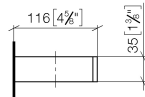

Reserve tissue holder - Brushed Dark Platinum

MEM

83 590 780

- width 132mm
- height 35 mm
- 116mm projection

Fits: MEM, CYO

	Brushed Dark Platinum	83 590 780-99
	Chrome	83 590 780-00
	Brushed Platinum	83 590 780-06
	Platinum	83 590 780-08
	Dark Chrome	83 590 780-19
	Brushed Durabronze (23kt Gold)	83 590 780-28
	Brushed Champagne (22kt Gold)	83 590 780-46
	Champagne (22kt Gold)	83 590 780-47

83 590 780

mm [inches]

83 590 780

Parts for other finishes can be found here: [Chrome](#)

Spare parts list

No.	Item Number	Name	Quantity used	Delivery time
1	05 17 20 718 00 90	fixing set	1	2
2	90 31 11 112 00 90	pin	1	2