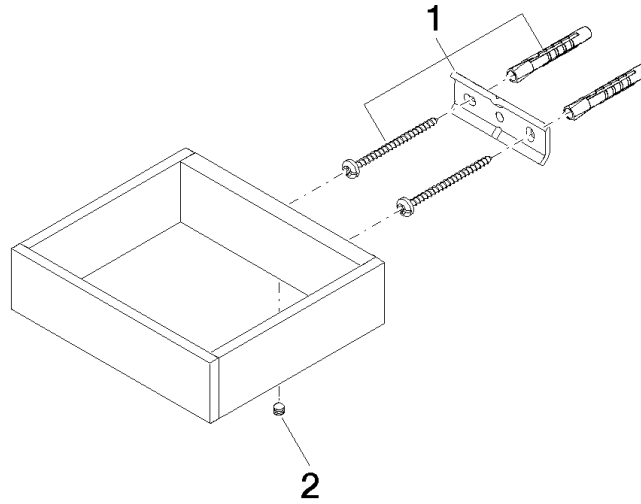

Reserve tissue holder - Brushed Dark Platinum

MEM

83 590 780

- width 132mm
- height 35 mm
- 116mm projection

Fits: MEM, CYO

	Brushed Dark Platinum	83 590 780-99
	Chrome	83 590 780-00
	Brushed Platinum	83 590 780-06
	Platinum	83 590 780-08
	Dark Chrome	83 590 780-19
	Brushed Durabronze (23kt Gold)	83 590 780-28
	Brushed Champagne (22kt Gold)	83 590 780-46
	Champagne (22kt Gold)	83 590 780-47

83 590 780

mm [inches]

83 590 780

Parts for other finishes can be found here: [Chrome](#)

Spare parts list

No.	Item Number	Name	Quantity used	Delivery time
1	05 17 20 718 00 90	fixing set	1	2
2	90 31 11 112 00 90	pin	1	2