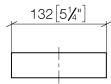

Reserve tissue holder - Brushed Dark Platinum

MEM

83 590 780

- width 132mm
- height 35 mm
- 116mm projection

Fits: MEM, CYO

	Brushed Dark Platinum	83 590 780-99
	Chrome	83 590 780-00
	Brushed Platinum	83 590 780-06
	Platinum	83 590 780-08
	Dark Chrome	83 590 780-19
	Brushed Durabronze (23kt Gold)	83 590 780-28
	Brushed Champagne (22kt Gold)	83 590 780-46
	Champagne (22kt Gold)	83 590 780-47

83 590 780

mm [inches]

83 590 780

Parts for other finishes can be found here: [Chrome](#)

Spare parts list

No.	Item Number	Name	Quantity used	Delivery time
1	05 17 20 718 00 90	fixing set	1	2
2	90 31 11 112 00 90	pin	1	2