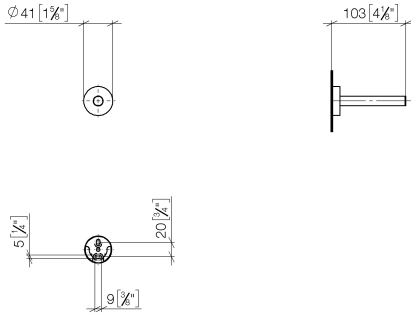

Reserve tissue holder - Brushed Platinum

83 590 979 Product version from 7/1/2023

- rosette Ø 40 mm
- 105mm projection

	Brushed Platinum	83 590 979-06
	Chrome	83 590 979-00
	Dark Chrome	83 590 979-19
	Light Gold	83 590 979-26
	Brushed Light Gold	83 590 979-27
	Matte Black	83 590 979-33
	Brushed Bronze	83 590 979-42
	Brushed Champagne (22kt Gold)	83 590 979-46
	Champagne (22kt Gold)	83 590 979-47
	Brushed Chrome	83 590 979-93
	Brushed Dark Platinum	83 590 979-99

Reserve tissue holder - Brushed Platinum

83 590 979 Product version from 7/1/2023

mm [inches]

Reserve tissue holder - Brushed Platinum

83 590 979 Product version from 7/1/2023

Parts for other finishes can be found here: [Chrome](#)

Spare parts list

No.	Item Number	Name	Quantity used	Delivery time
1	90 17 97 567 00-06	holder	1	10
2	08 27 97 500-06	rosette	1	10
3	08 30 11 516 90	ring	1	2
4	08 17 97 560 90	holder	1	2
5	05 30 31 025 00 90	fixing set	1	2
6	08 17 97 501 07	holder	3	2