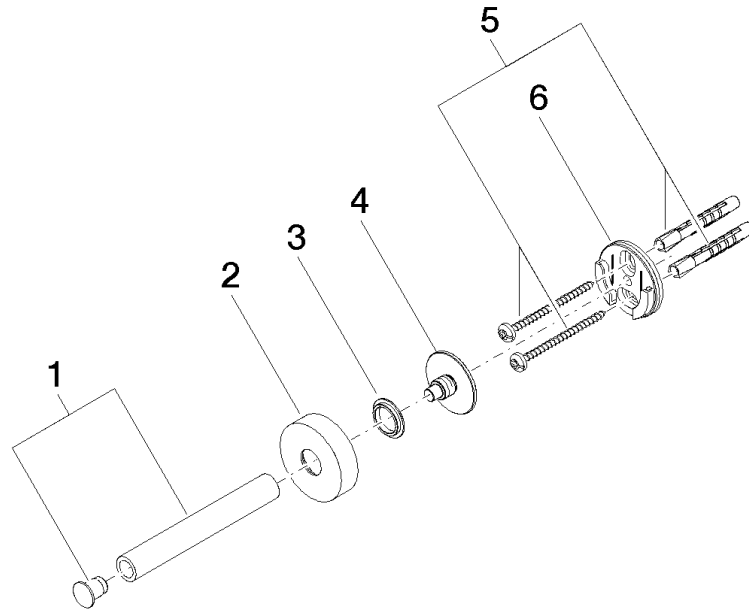

Reserve tissue holder - Brushed Platinum

83 590 979 Product version from 7/1/2023

- rosette Ø 40 mm
- 105mm projection

	Brushed Platinum	83 590 979-06
	Chrome	83 590 979-00
	Dark Chrome	83 590 979-19
	Light Gold	83 590 979-26
	Brushed Light Gold	83 590 979-27
	Matte Black	83 590 979-33
	Brushed Bronze	83 590 979-42
	Brushed Champagne (22kt Gold)	83 590 979-46
	Champagne (22kt Gold)	83 590 979-47
	Brushed Chrome	83 590 979-93
	Brushed Dark Platinum	83 590 979-99

Reserve tissue holder - Brushed Platinum

83 590 979 Product version from 7/1/2023

mm [inches]

Reserve tissue holder - Brushed Platinum

83 590 979 Product version from 7/1/2023

Parts for other finishes can be found here: [Chrome](#)

Spare parts list

No.	Item Number	Name	Quantity used	Delivery time
1	90 17 97 567 00-06	holder	1	10
2	08 27 97 500-06	rosette	1	10
3	08 30 11 516 90	ring	1	2
4	08 17 97 560 90	holder	1	2
5	05 30 31 025 00 90	fixing set	1	2
6	08 17 97 501 07	holder	3	2