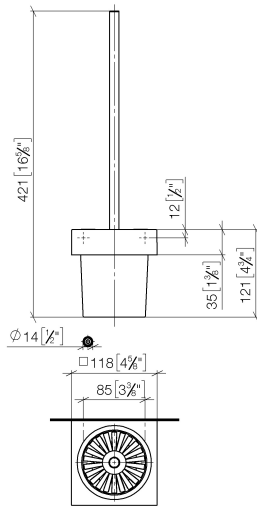

Toilet brush set wall model - Dark Chrome

MEM

83 900 780

- crystal glass brush holder, matte
- brush, matte black
- width 118mm
- height 415 mm
- 118mm projection

Fits: MEM, CL.1, CYO

	Dark Chrome	83 900 780-19
	Chrome	83 900 780-00
	Brushed Platinum	83 900 780-06
	Platinum	83 900 780-08
	Brushed Durabronze (23kt Gold)	83 900 780-28
	Brushed Champagne (22kt Gold)	83 900 780-46
	Champagne (22kt Gold)	83 900 780-47
	Brushed Dark Platinum	83 900 780-99

83 900 780

83 900 780

Parts for other finishes can be found here: [Chrome](#)