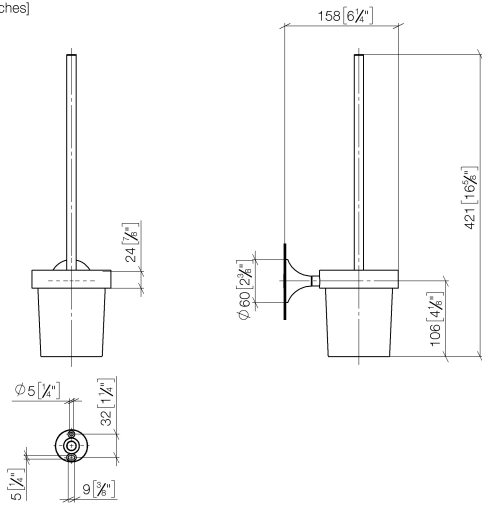

83 900 809

- crystal glass brush holder, matte
- brush, matte black
- width 110mm
- height 421 mm
- 158mm projection

	Brushed Platinum	83 900 809-06
	Chrome	83 900 809-00
	Platinum	83 900 809-08
	Dark Chrome	83 900 809-19
	Brushed Durabronze (23kt Gold)	83 900 809-28
	Brushed Bronze	83 900 809-42
	Brushed Champagne (22kt Gold)	83 900 809-46
	Champagne (22kt Gold)	83 900 809-47
	Brushed Dark Platinum	83 900 809-99

83 900 809

mm [inches]

83 900 809

Parts for other finishes can be found here: [Chrome](#)

### Spare parts list

No.	Item Number	Name	Quantity used	Delivery time
1	90 20 97 507 00-06	handle	1	10
2	90 18 50 601 00 90	brush	1	2
3	90 90 04 008 00 82	glass	1	2
4	05 30 31 025 00 90	fixing set	1	2