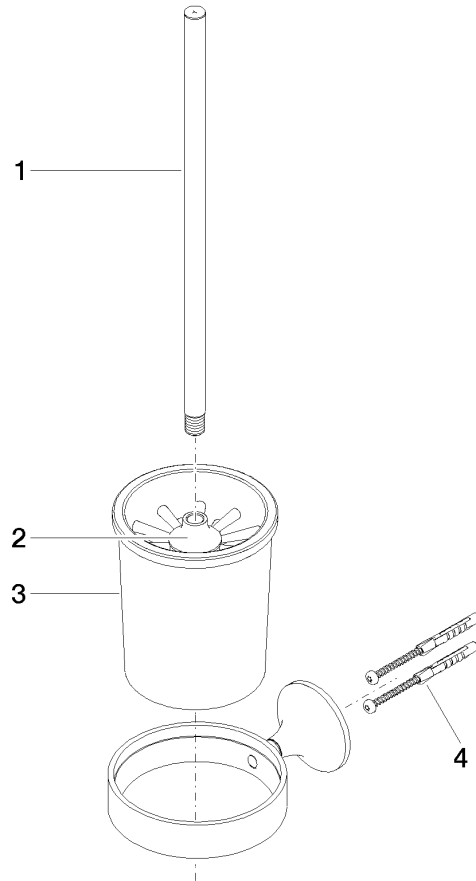

83 900 809

- crystal glass brush holder, matte
- brush, matte black
- width 110mm
- height 421 mm
- 158mm projection

	Brushed Platinum	83 900 809-06
	Chrome	83 900 809-00
	Platinum	83 900 809-08
	Dark Chrome	83 900 809-19
	Brushed Durabronze (23kt Gold)	83 900 809-28
	Brushed Bronze	83 900 809-42
	Brushed Champagne (22kt Gold)	83 900 809-46
	Champagne (22kt Gold)	83 900 809-47
	Brushed Dark Platinum	83 900 809-99

83 900 809

mm [inches]

83 900 809

Parts for other finishes can be found here: [Chrome](#)

### Spare parts list

No.	Item Number	Name	Quantity used	Delivery time
1	90 20 97 507 00-06	handle	1	10
2	90 18 50 601 00 90	brush	1	2
3	90 90 04 008 00 82	glass	1	2
4	05 30 31 025 00 90	fixing set	1	2