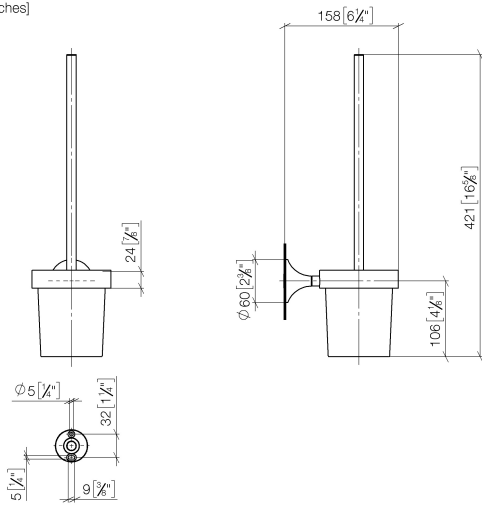

83 900 809

- crystal glass brush holder, matte
- brush, matte black
- width 110mm
- height 421 mm
- 158mm projection

| | | |
|---|-------------------------------|---------------|
|  | Brushed Durabronz (23kt Gold) | 83 900 809-28 |
|  | Chrome | 83 900 809-00 |
|  | Brushed Platinum | 83 900 809-06 |
|  | Platinum | 83 900 809-08 |
|  | Dark Chrome | 83 900 809-19 |
|  | Brushed Bronze | 83 900 809-42 |
|  | Brushed Champagne (22kt Gold) | 83 900 809-46 |
|  | Champagne (22kt Gold) | 83 900 809-47 |
|  | Brushed Dark Platinum | 83 900 809-99 |

83 900 809

mm [inches]

83 900 809

Parts for other finishes can be found here: [Chrome](#)

Spare parts list

| No. | Item Number | Name | Quantity used | Delivery time |
|-----|--------------------|------------|---------------|---------------|
| 1 | 90 20 97 507 00-28 | handle | 1 | 20 |
| 2 | 90 18 50 601 00 90 | brush | 1 | 2 |
| 3 | 90 90 04 008 00 82 | glass | 1 | 2 |
| 4 | 05 30 31 025 00 90 | fixing set | 1 | 2 |