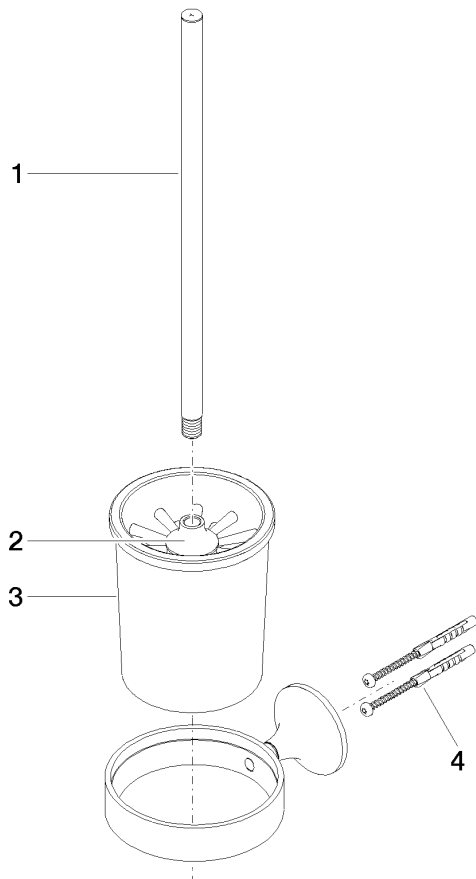

83 900 809

- crystal glass brush holder, matte
- brush, matte black
- width 110mm
- height 421 mm
- 158mm projection

| | | |
|---|-------------------------------|---------------|
|  | Brushed Durabronz (23kt Gold) | 83 900 809-28 |
|  | Chrome | 83 900 809-00 |
|  | Brushed Platinum | 83 900 809-06 |
|  | Platinum | 83 900 809-08 |
|  | Dark Chrome | 83 900 809-19 |
|  | Brushed Bronze | 83 900 809-42 |
|  | Brushed Champagne (22kt Gold) | 83 900 809-46 |
|  | Champagne (22kt Gold) | 83 900 809-47 |
|  | Brushed Dark Platinum | 83 900 809-99 |

83 900 809

mm [inches]

83 900 809

Parts for other finishes can be found here: [Chrome](#)

Spare parts list

| No. | Item Number | Name | Quantity used | Delivery time |
|-----|--------------------|------------|---------------|---------------|
| 1 | 90 20 97 507 00-28 | handle | 1 | 20 |
| 2 | 90 18 50 601 00 90 | brush | 1 | 2 |
| 3 | 90 90 04 008 00 82 | glass | 1 | 2 |
| 4 | 05 30 31 025 00 90 | fixing set | 1 | 2 |