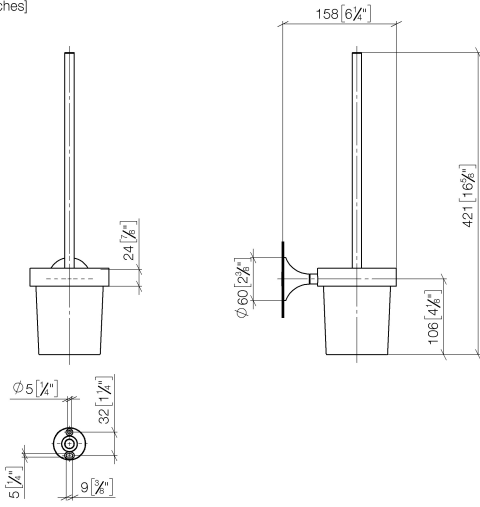

83 900 809

- crystal glass brush holder, matte
- brush, matte black
- width 110mm
- height 421 mm
- 158mm projection

	Brushed Bronze	83 900 809-42
	Chrome	83 900 809-00
	Brushed Platinum	83 900 809-06
	Platinum	83 900 809-08
	Dark Chrome	83 900 809-19
	Brushed Durabronze (23kt Gold)	83 900 809-28
	Brushed Champagne (22kt Gold)	83 900 809-46
	Champagne (22kt Gold)	83 900 809-47
	Brushed Dark Platinum	83 900 809-99

83 900 809

mm [inches]

83 900 809

Parts for other
finishes can be found
here: [Chrome](#)