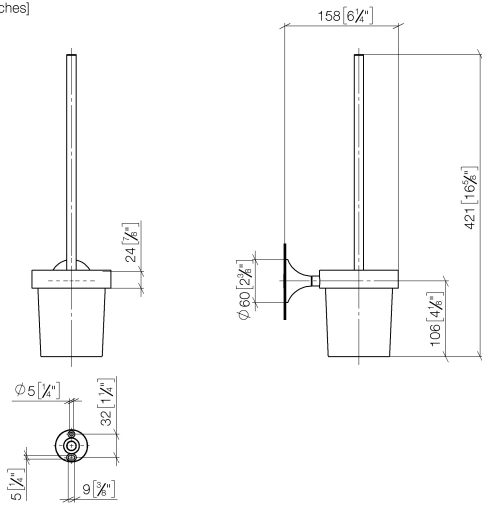

83 900 809

- crystal glass brush holder, matte
- brush, matte black
- width 110mm
- height 421 mm
- 158mm projection

	Brushed Champagne (22kt Gold)	83 900 809-46
	Chrome	83 900 809-00
	Brushed Platinum	83 900 809-06
	Platinum	83 900 809-08
	Dark Chrome	83 900 809-19
	Brushed Durabronze (23kt Gold)	83 900 809-28
	Brushed Bronze	83 900 809-42
	Champagne (22kt Gold)	83 900 809-47
	Brushed Dark Platinum	83 900 809-99

83 900 809

mm [inches]

83 900 809

Parts for other
finishes can be found
here: [Chrome](#)