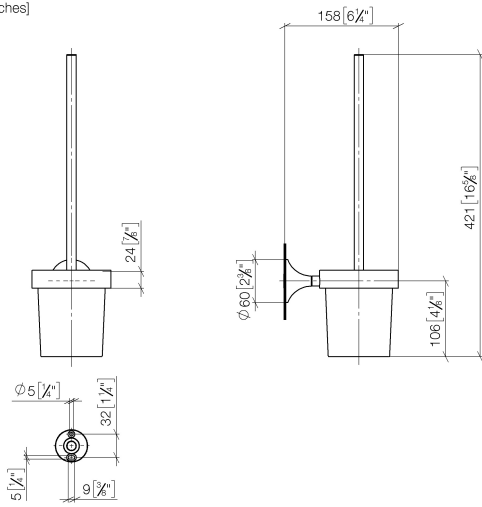

83 900 809

- crystal glass brush holder, matte
- brush, matte black
- width 110mm
- height 421 mm
- 158mm projection

	Brushed Dark Platinum	83 900 809-99
	Chrome	83 900 809-00
	Brushed Platinum	83 900 809-06
	Platinum	83 900 809-08
	Dark Chrome	83 900 809-19
	Brushed Durabronze (23kt Gold)	83 900 809-28
	Brushed Bronze	83 900 809-42
	Brushed Champagne (22kt Gold)	83 900 809-46
	Champagne (22kt Gold)	83 900 809-47

83 900 809

mm [inches]

83 900 809

Parts for other finishes can be found here: [Chrome](#)

Spare parts list

No.	Item Number	Name	Quantity used	Delivery time
1	90 20 97 507 00-99	handle	1	30
2	90 18 50 601 00 90	brush	1	2
3	90 90 04 008 00 82	glass	1	2
4	05 30 31 025 00 90	fixing set	1	2