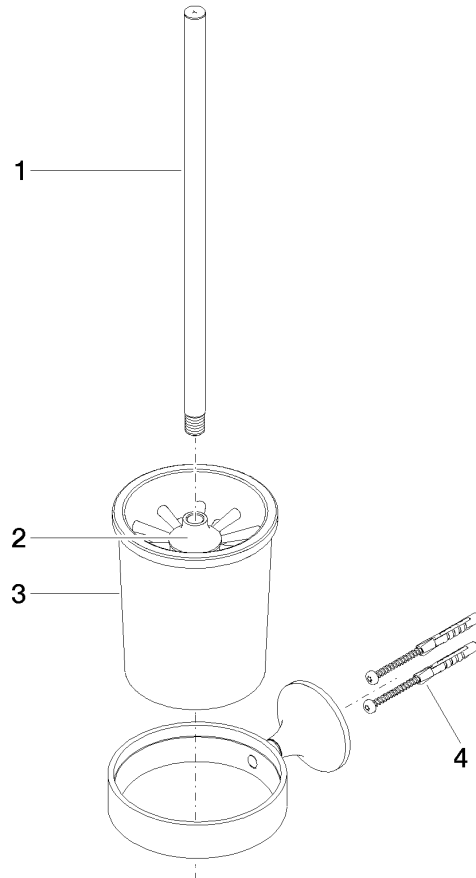

83 900 809

- crystal glass brush holder, matte
- brush, matte black
- width 110mm
- height 421 mm
- 158mm projection

	Brushed Dark Platinum	83 900 809-99
	Chrome	83 900 809-00
	Brushed Platinum	83 900 809-06
	Platinum	83 900 809-08
	Dark Chrome	83 900 809-19
	Brushed Durabronze (23kt Gold)	83 900 809-28
	Brushed Bronze	83 900 809-42
	Brushed Champagne (22kt Gold)	83 900 809-46
	Champagne (22kt Gold)	83 900 809-47

83 900 809

mm [inches]

83 900 809

Parts for other finishes can be found here: [Chrome](#)

Spare parts list

No.	Item Number	Name	Quantity used	Delivery time
1	90 20 97 507 00-99	handle	1	30
2	90 18 50 601 00 90	brush	1	2
3	90 90 04 008 00 82	glass	1	2
4	05 30 31 025 00 90	fixing set	1	2