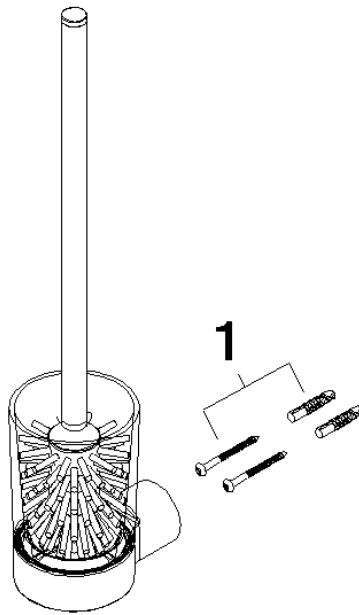

Toilet brush set wall model - Soft Black

---

83 900 832

Product version from 1/1/2023

Parts for other finishes can be found here: [Chrome](#)