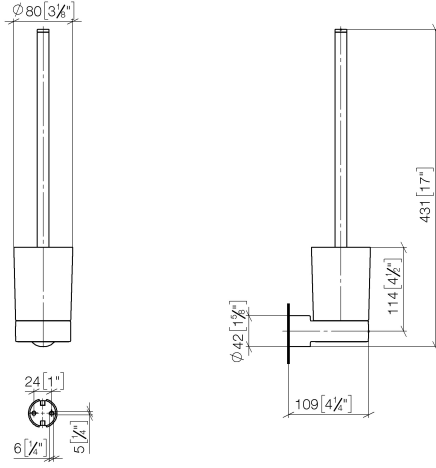

## Toilet brush set wall model - Soft Black

---

83 900 832

- crystal glass brush holder, matte
- brush, matte black
- width 80mm
- height 430 mm
- 111mm projection

	Soft Black	83 900 832-69
	Chrome	83 900 832-00

# Toilet brush set wall model - Soft Black

83 900 832

mm [inches]

## Toilet brush set wall model - Soft Black

---

83 900 832

#### Product version from 1/1/2023

No.	Item Number	Name	Quantity used	Delivery time
	05 30 31 025 00 90	fixing set	1	2