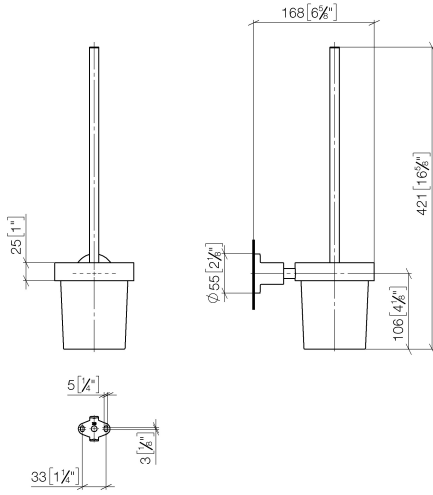

83 900 892

- crystal glass brush holder, matte
- brush, matte black
- width 110mm
- height 415 mm
- 180mm projection

	Champagne (22kt Gold)	83 900 892-47
	Chrome	83 900 892-00
	Brushed Platinum	83 900 892-06
	Platinum	83 900 892-08
	Dark Chrome	83 900 892-19
	Brushed Durabronze (23kt Gold)	83 900 892-28
	Matte Black	83 900 892-33
	Brushed Bronze	83 900 892-42
	Brushed Champagne (22kt Gold)	83 900 892-46
	Brushed Chrome	83 900 892-93
	Brushed Dark Platinum	83 900 892-99

83 900 892

mm [inches]

83 900 892

**Product version from 4/1/2024**

Parts for other finishes can be found here: [Chrome](#)

TARA Toilet brush set wall model - Champagne (22kt Gold)

TARA

83 900 892

**Spare parts list**

**Product version from 4/1/2024**

No.	Item Number	Name	Quantity used	Delivery time
	90 20 97 507 00-47	handle	11	60