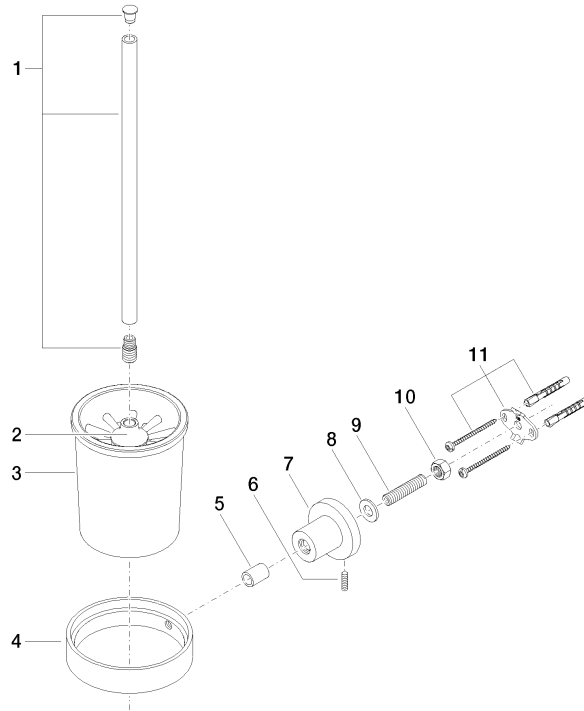

83 900 892

- crystal glass brush holder, matte
- brush, matte black
- width 110mm
- height 415 mm
- 180mm projection

	Champagne (22kt Gold)	83 900 892-47
	Chrome	83 900 892-00
	Brushed Platinum	83 900 892-06
	Platinum	83 900 892-08
	Dark Chrome	83 900 892-19
	Brushed Durabronze (23kt Gold)	83 900 892-28
	Matte Black	83 900 892-33
	Brushed Bronze	83 900 892-42
	Brushed Champagne (22kt Gold)	83 900 892-46
	Brushed Chrome	83 900 892-93
	Brushed Dark Platinum	83 900 892-99

83 900 892

mm [inches]

83 900 892

**Product version from 4/1/2024**

Parts for other finishes can be found here: [Chrome](#)

TARA Toilet brush set wall model - Champagne (22kt Gold)

TARA

83 900 892

**Spare parts list**

**Product version from 4/1/2024**

No.	Item Number	Name	Quantity used	Delivery time
	90 20 97 507 00-47	handle	11	60