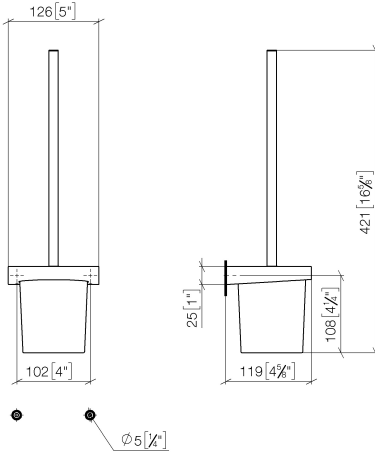

Toilet brush set wall model - Matte Black

CL.1

83 900 970

- crystal glass
- brush, matte black
- width 126mm
- height 415 mm
- 120mm projection

Fits: CL.1, LISSÉ, META

| | | |
|--|-------------------------------------|---------------|
|  | Matte Black | 83 900 970-33 |
|  | Chrome | 83 900 970-00 |
|  | Brushed Platinum | 83 900 970-06 |
|  | Dark Chrome | 83 900 970-19 |
|  | Light Gold | 83 900 970-26 |
|  | Brushed Light Gold | 83 900 970-27 |
|  | Brushed Durabronze (23kt Gold) | 83 900 970-28 |
|  | Brushed Bronze | 83 900 970-42 |
|  | Brushed Champagne (22kt Gold) | 83 900 970-46 |
|  | Champagne (22kt Gold) | 83 900 970-47 |
|  | Brushed Chrome | 83 900 970-93 |
|  | Brushed Dark Platinum | 83 900 970-99 |

Toilet brush set wall model - Matte Black

83 900 970

mm [inches]

83 900 970

Product version from 7/1/2023

Parts for other finishes can be found here: [Chrome](#)

Toilet brush set wall model - Matte Black

CL.1