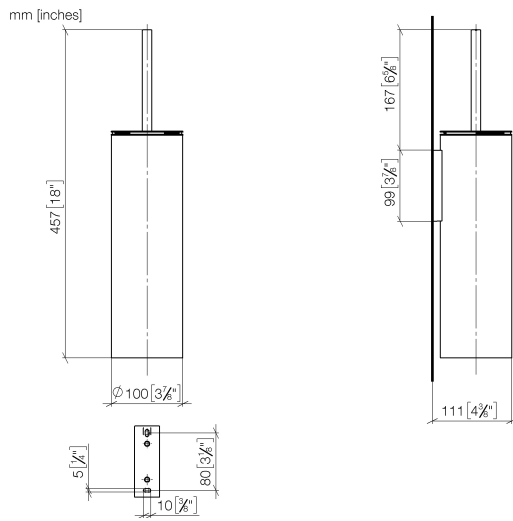

Toilet brush set wall model - Brushed Chrome

83 910 979 Product version from 10/1/2023

- brush, matte black
- width 100mm
- height 456 mm
- 110mm projection

| | | |
|---|-------------------------------------|---------------|
|  | Brushed Chrome | 83 910 979-93 |
|  | Chrome | 83 910 979-00 |
|  | Brushed Platinum | 83 910 979-06 |
|  | Platinum | 83 910 979-08 |
|  | Dark Chrome | 83 910 979-19 |
|  | Light Gold | 83 910 979-26 |
|  | Brushed Light Gold | 83 910 979-27 |
|  | Brushed Durabronze (23kt Gold) | 83 910 979-28 |
|  | Matte Black | 83 910 979-33 |
|  | Brushed Bronze | 83 910 979-42 |
|  | Brushed Champagne (22kt Gold) | 83 910 979-46 |
|  | Brushed Dark Platinum | 83 910 979-99 |

Toilet brush set wall model - Brushed Chrome

83 910 979 Product version from 10/1/2023

Toilet brush set wall model - Brushed Chrome

83 910 979 Product version from 10/1/2023

Parts for other finishes can be found here: [Chrome](#)

Spare parts list

| No. | Item Number | Name | Quantity used | Delivery time |
|-----|--------------------|------------|---------------|---------------|
| 1 | 90 20 97 505 01-93 | handle | 1 | 20 |
| 2 | 90 18 50 601 00 90 | brush | 1 | 2 |
| 3 | 08 18 40 524 90 | insert | 1 | 2 |
| 4 | 90 30 30 014 00 90 | screw | 1 | 2 |
| 5 | 08 23 01 503-93 | casing | 1 | 20 |
| 6 | 05 30 31 025 00 90 | fixing set | 2 | 2 |
| 7 | 05 18 40 287 00 90 | holder | 1 | 2 |