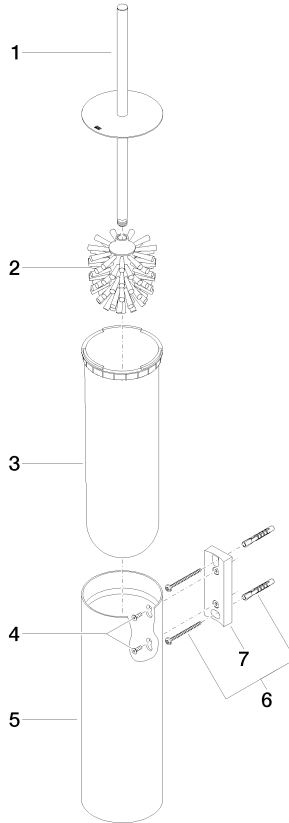

Toilet brush set wall model - Brushed Chrome

83 910 979 Product version from 10/1/2023

- brush, matte black
- width 100mm
- height 456 mm
- 110mm projection

| | | |
|---|-------------------------------------|---------------|
|  | Brushed Chrome | 83 910 979-93 |
|  | Chrome | 83 910 979-00 |
|  | Brushed Platinum | 83 910 979-06 |
|  | Platinum | 83 910 979-08 |
|  | Dark Chrome | 83 910 979-19 |
|  | Light Gold | 83 910 979-26 |
|  | Brushed Light Gold | 83 910 979-27 |
|  | Brushed Durabronze (23kt Gold) | 83 910 979-28 |
|  | Matte Black | 83 910 979-33 |
|  | Brushed Bronze | 83 910 979-42 |
|  | Brushed Champagne (22kt Gold) | 83 910 979-46 |
|  | Brushed Dark Platinum | 83 910 979-99 |

Toilet brush set wall model - Brushed Chrome

83 910 979 Product version from 10/1/2023

Toilet brush set wall model - Brushed Chrome

83 910 979 Product version from 10/1/2023

Parts for other finishes can be found here: [Chrome](#)

Spare parts list

| No. | Item Number | Name | Quantity used | Delivery time |
|-----|--------------------|------------|---------------|---------------|
| 1 | 90 20 97 505 01-93 | handle | 1 | 20 |
| 2 | 90 18 50 601 00 90 | brush | 1 | 2 |
| 3 | 08 18 40 524 90 | insert | 1 | 2 |
| 4 | 90 30 30 014 00 90 | screw | 1 | 2 |
| 5 | 08 23 01 503-93 | casing | 1 | 20 |
| 6 | 05 30 31 025 00 90 | fixing set | 2 | 2 |
| 7 | 05 18 40 287 00 90 | holder | 1 | 2 |