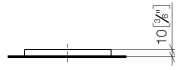

Soap dish free-standing model - Brushed Light Gold

IMO

84 410 780

• 119 x 119 x 10 mm

Fits: IMO, LULU, MEM, TARA, LISSÉ, META, CYO

	Brushed Light Gold	84 410 780-27
	Chrome	84 410 780-00
	Brushed Platinum	84 410 780-06
	Platinum	84 410 780-08
	Dark Chrome	84 410 780-19
	Light Gold	84 410 780-26
	Brushed Durabronze (23kt Gold)	84 410 780-28
	Matte Black	84 410 780-33
	Brushed Bronze	84 410 780-42
	Brushed Champagne (22kt Gold)	84 410 780-46
	Champagne (22kt Gold)	84 410 780-47
	Brushed Chrome	84 410 780-93
	Brushed Dark Platinum	84 410 780-99

84 410 780

mm [inches]

84 410 780

Parts for other finishes can be found here: [Chrome](#)