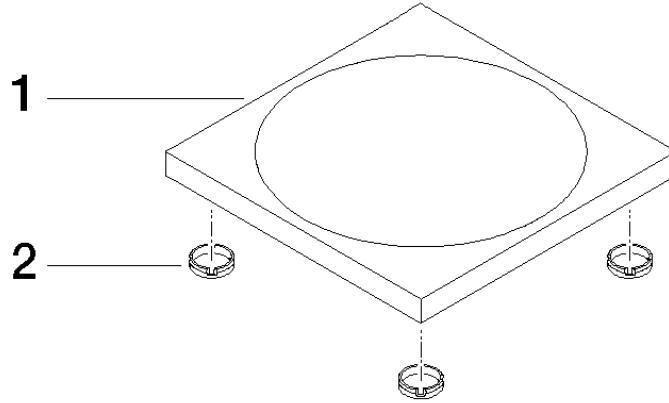

Soap dish free-standing model - Brushed Light Gold

IMO

84 410 780

• 119 x 119 x 10 mm

Fits: IMO, LULU, MEM, TARA, LISSÉ, META, CYO

	Brushed Light Gold	84 410 780-27
	Chrome	84 410 780-00
	Brushed Platinum	84 410 780-06
	Platinum	84 410 780-08
	Dark Chrome	84 410 780-19
	Light Gold	84 410 780-26
	Brushed Durabronze (23kt Gold)	84 410 780-28
	Matte Black	84 410 780-33
	Brushed Bronze	84 410 780-42
	Brushed Champagne (22kt Gold)	84 410 780-46
	Champagne (22kt Gold)	84 410 780-47
	Brushed Chrome	84 410 780-93
	Brushed Dark Platinum	84 410 780-99

84 410 780

mm [inches]

84 410 780

Parts for other finishes can be found here: [Chrome](#)