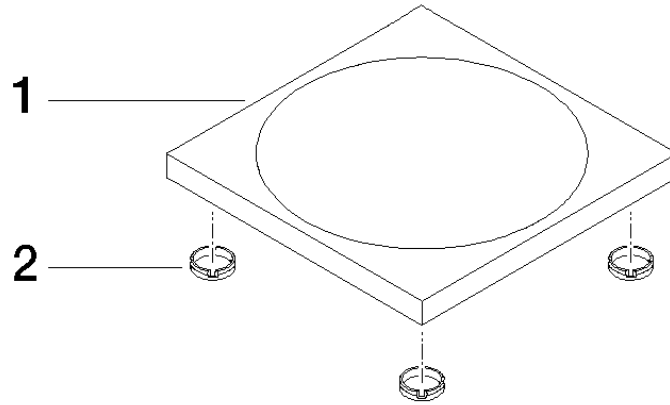

Soap dish free-standing model - Champagne (22kt Gold)

IMO

84 410 780

• 119 x 119 x 10 mm

Fits: IMO, LULU, MEM, TARA, LISSÉ, META, CYO

	Champagne (22kt Gold)	84 410 780-47
	Chrome	84 410 780-00
	Brushed Platinum	84 410 780-06
	Platinum	84 410 780-08
	Dark Chrome	84 410 780-19
	Light Gold	84 410 780-26
	Brushed Light Gold	84 410 780-27
	Brushed Durabronze (23kt Gold)	84 410 780-28
	Matte Black	84 410 780-33
	Brushed Bronze	84 410 780-42
	Brushed Champagne (22kt Gold)	84 410 780-46
	Brushed Chrome	84 410 780-93
	Brushed Dark Platinum	84 410 780-99

84 410 780

mm [inches]

84 410 780

Parts for other finishes can be found here: [Chrome](#)

Spare parts list

No.	Item Number	Name	Quantity used	Delivery time
1	08 17 78 600-47	dish	1	30
2	09 26 01 045 90	accessories	4	2