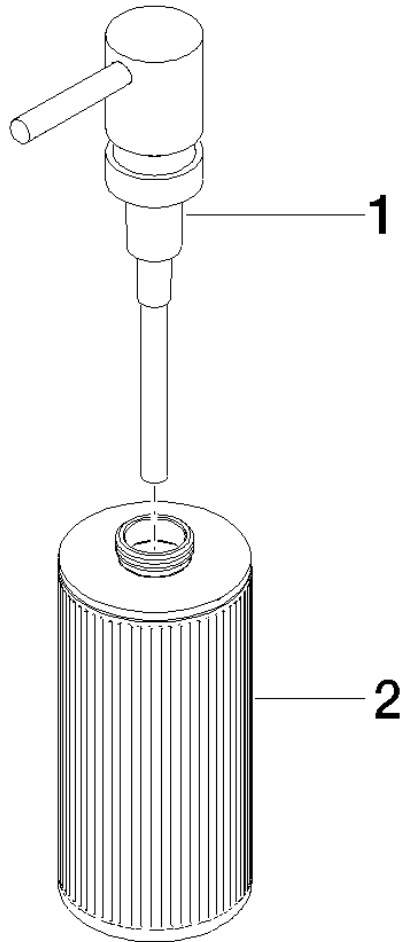

84 430 811

- Textured brown glass, matt
- width 60mm
- height 182 mm
- 175 ml bottle
- 59mm projection

	Brushed Durabross (23kt Gold)	84 430 811-28
	Chrome	84 430 811-00
	Brushed Platinum	84 430 811-06
	Dark Chrome	84 430 811-19
	Brushed Dark Platinum	84 430 811-99

84 430 811

84 430 811

Parts for other finishes can be found here: [Chrome](#)

Spare parts list

No.	Item Number	Name	Quantity used	Delivery time
1	05 10 10 535 03-28	dispenser	1	60
2	05 10 10 625 00-28	bottle	1	60