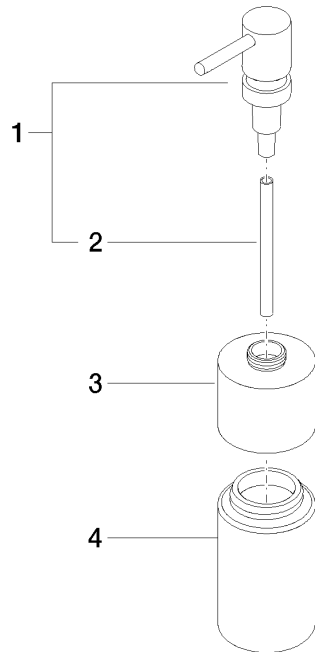

**Dispenser free-standing model - Brushed Platinum**

ELIO

84 435 970

- bottle made of crystal glass, matt
- width 60mm
- height 200 mm
- 250 ml bottle
- 59mm projection

Fits ELIO, ENO, MEM, META SQUARE, SYNC, TARA and TARA ULTRA

Fits: ELIO, MEM, TARA, ENO, SYNC, TARA ULTRA, META SQUARE

	Brushed Platinum	84 435 970-06
	Chrome	84 435 970-00
	Platinum	84 435 970-08
	Dark Chrome	84 435 970-19
	Brushed Durabrass (23kt Gold)	84 435 970-28
	Matte Black	84 435 970-33
	Brushed Champagne (22kt Gold)	84 435 970-46
	Champagne (22kt Gold)	84 435 970-47
	Brushed Chrome	84 435 970-93
	Brushed Dark Platinum	84 435 970-99

84 435 970

mm [inches]

84 435 970

Parts for other finishes can be found here: [Chrome](#)

### Spare parts list

No.	Item Number	Name	Quantity used	Delivery time
1	90 10 10 535 00-06	dispenser	1	10
2	08 10 10 499 90	Immersion tube for lotion dispenser Ø 8 x 1 x 100 mm -	1	2
3	90 10 10 524 00-06	base	1	10
4	90 90 04 001 00 82	glass	1	2