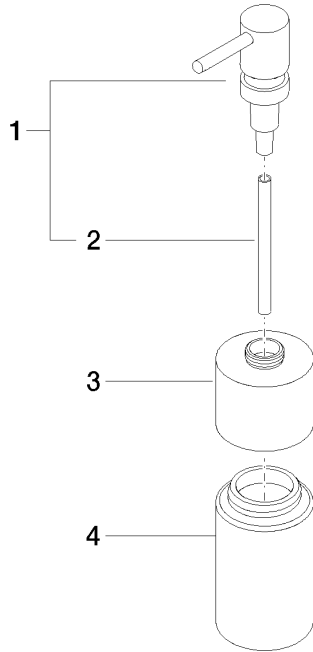

Dispenser free-standing model - Matte Black

ELIO

84 435 970

- bottle made of crystal glass, matt
- width 60mm
- height 200 mm
- 250 ml bottle
- 59mm projection

Fits ELIO, ENO, MEM, META SQUARE, SYNC, TARA and TARA ULTRA

Fits: ELIO, MEM, TARA, ENO, SYNC, TARA ULTRA, META SQUARE

	Matte Black	84 435 970-33
	Chrome	84 435 970-00
	Brushed Platinum	84 435 970-06
	Platinum	84 435 970-08
	Dark Chrome	84 435 970-19
	Brushed Durabronze (23kt Gold)	84 435 970-28
	Brushed Champagne (22kt Gold)	84 435 970-46
	Champagne (22kt Gold)	84 435 970-47
	Brushed Chrome	84 435 970-93
	Brushed Dark Platinum	84 435 970-99

84 435 970

mm [inches]

84 435 970

Parts for other finishes can be found here: [Chrome](#)

Spare parts list

No.	Item Number	Name	Quantity used	Delivery time
1	90 10 10 535 00-33	dispenser	1	30
2	08 10 10 499 90	Immersion tube for lotion dispenser Ø 8 x 1 x 100 mm -	1	2
3	90 10 10 524 00-33	base	1	30
4	90 90 04 001 00 82	glass	1	2