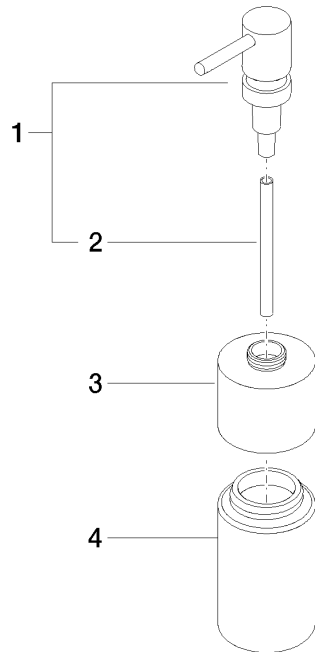

Dispenser free-standing model - Champagne (22kt Gold)

ELIO

84 435 970

- bottle made of crystal glass, matt
- width 60mm
- height 200 mm
- 250 ml bottle
- 59mm projection

Fits ELIO, ENO, MEM, META SQUARE, SYNC, TARA and TARA ULTRA

Fits: ELIO, MEM, TARA, ENO, SYNC, TARA ULTRA, META SQUARE

	Champagne (22kt Gold)	84 435 970-47
	Chrome	84 435 970-00
	Brushed Platinum	84 435 970-06
	Platinum	84 435 970-08
	Dark Chrome	84 435 970-19
	Brushed Durabronze (23kt Gold)	84 435 970-28
	Matte Black	84 435 970-33
	Brushed Champagne (22kt Gold)	84 435 970-46
	Brushed Chrome	84 435 970-93
	Brushed Dark Platinum	84 435 970-99

84 435 970

mm [inches]

84 435 970

Parts for other finishes can be found here: [Chrome](#)

### Spare parts list

No.	Item Number	Name	Quantity used	Delivery time
1	90 10 10 535 00-47	dispenser	1	30
2	08 10 10 499 90	Immersion tube for lotion dispenser Ø 8 x 1 x 100 mm -	1	2
3	90 10 10 524 00-47	base	1	60
4	90 90 04 001 00 82	glass	1	2