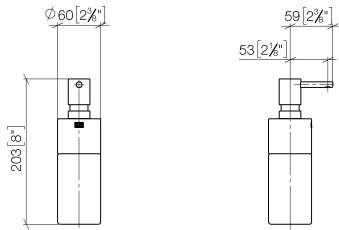

Dispenser free-standing model - Brushed Dark Platinum

ELIO

84 435 970

- bottle made of crystal glass, matt
- width 60mm
- height 200 mm
- 250 ml bottle
- 59mm projection

Fits ELIO, ENO, MEM, META SQUARE, SYNC, TARA and TARA ULTRA

Fits: ELIO, MEM, TARA, ENO, SYNC, TARA ULTRA, META SQUARE

	Brushed Dark Platinum	84 435 970-99
	Chrome	84 435 970-00
	Brushed Platinum	84 435 970-06
	Platinum	84 435 970-08
	Dark Chrome	84 435 970-19
	Brushed Durabross (23kt Gold)	84 435 970-28
	Matte Black	84 435 970-33
	Brushed Champagne (22kt Gold)	84 435 970-46
	Champagne (22kt Gold)	84 435 970-47
	Brushed Chrome	84 435 970-93

84 435 970

mm [inches]

84 435 970

Parts for other finishes can be found here: [Chrome](#)

Spare parts list

No.	Item Number	Name	Quantity used	Delivery time
1	90 10 10 535 00-99	dispenser	1	30
2	08 10 10 499 90	Immersion tube for lotion dispenser Ø 8 x 1 x 100 mm -	1	2
3	90 10 10 524 00-99	base	1	30
4	90 90 04 001 00 82	glass	1	2