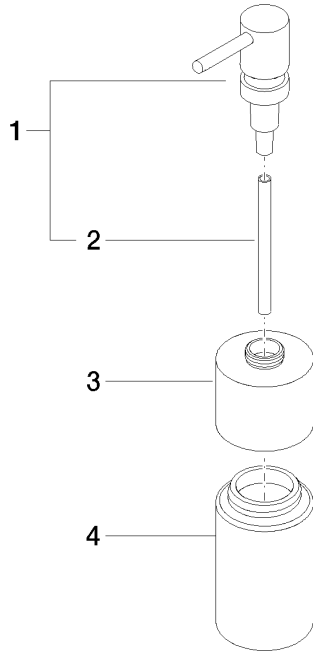

Dispenser free-standing model - Brushed Dark Platinum

ELIO

84 435 970

- bottle made of crystal glass, matt
- width 60mm
- height 200 mm
- 250 ml bottle
- 59mm projection

Fits ELIO, ENO, MEM, META SQUARE, SYNC, TARA and TARA ULTRA

Fits: ELIO, MEM, TARA, ENO, SYNC, TARA ULTRA, META SQUARE

	Brushed Dark Platinum	84 435 970-99
	Chrome	84 435 970-00
	Brushed Platinum	84 435 970-06
	Platinum	84 435 970-08
	Dark Chrome	84 435 970-19
	Brushed Durabross (23kt Gold)	84 435 970-28
	Matte Black	84 435 970-33
	Brushed Champagne (22kt Gold)	84 435 970-46
	Champagne (22kt Gold)	84 435 970-47
	Brushed Chrome	84 435 970-93

84 435 970

mm [inches]

84 435 970

Parts for other finishes can be found here: [Chrome](#)

Spare parts list

No.	Item Number	Name	Quantity used	Delivery time
1	90 10 10 535 00-99	dispenser	1	30
2	08 10 10 499 90	Immersion tube for lotion dispenser Ø 8 x 1 x 100 mm -	1	2
3	90 10 10 524 00-99	base	1	30
4	90 90 04 001 00 82	glass	1	2