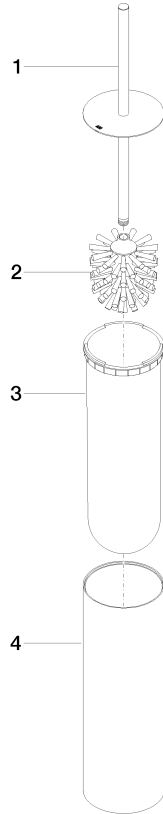

**Toilet brush set free-standing model - Platinum**

MEM

84 910 979

- brush, matte black
- width 100mm
- height 456 mm

Fits: MEM, LISSÉ, META, CYO

	Platinum	84 910 979-08
	Chrome	84 910 979-00
	Brushed Platinum	84 910 979-06
	Dark Chrome	84 910 979-19
	Light Gold	84 910 979-26
	Brushed Light Gold	84 910 979-27
	Brushed Durabronze (23kt Gold)	84 910 979-28
	Matte Black	84 910 979-33
	Brushed Bronze	84 910 979-42
	Brushed Champagne (22kt Gold)	84 910 979-46
	Brushed Chrome	84 910 979-93
	Brushed Dark Platinum	84 910 979-99

Toilet brush set free-standing model - Platinum

MEM

84 910 979

mm [inches]

84 910 979

**Product version from 10/1/2023**

Parts for other finishes can be found here: [Chrome](#)

## Toilet brush set free-standing model - Platinum

MEM

84 910 979

### Spare parts list