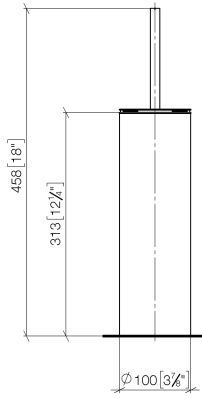

**Toilet brush set free-standing model - Platinum**

MEM

84 910 979

- brush, matte black
- width 100mm
- height 456 mm

Fits: MEM, LISSÉ, META, CYO

	Platinum	84 910 979-08
	Chrome	84 910 979-00
	Brushed Platinum	84 910 979-06
	Dark Chrome	84 910 979-19
	Light Gold	84 910 979-26
	Brushed Light Gold	84 910 979-27
	Brushed Durabronze (23kt Gold)	84 910 979-28
	Matte Black	84 910 979-33
	Brushed Bronze	84 910 979-42
	Brushed Champagne (22kt Gold)	84 910 979-46
	Brushed Chrome	84 910 979-93
	Brushed Dark Platinum	84 910 979-99

Toilet brush set free-standing model - Platinum

MEM

84 910 979

mm [inches]

84 910 979

**Product version from 10/1/2023**

Parts for other finishes can be found here: [Chrome](#)

#### Product version from 10/1/2023

No.	Item Number	Name	Quantity used	Delivery time
	90 20 97 505 01-08	handle	4	40