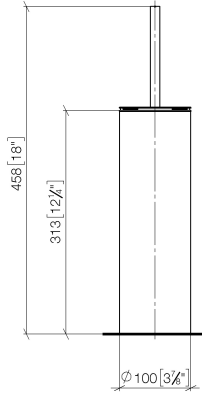

Toilet brush set free-standing model - Light Gold

MEM

84 910 979

- brush, matte black
- width 100mm
- height 456 mm

Fits: MEM, LISSÉ, META, CYO

	Light Gold	84 910 979-26
	Chrome	84 910 979-00
	Brushed Platinum	84 910 979-06
	Platinum	84 910 979-08
	Dark Chrome	84 910 979-19
	Brushed Light Gold	84 910 979-27
	Brushed Durabronze (23kt Gold)	84 910 979-28
	Matte Black	84 910 979-33
	Brushed Bronze	84 910 979-42
	Brushed Champagne (22kt Gold)	84 910 979-46
	Brushed Chrome	84 910 979-93
	Brushed Dark Platinum	84 910 979-99

Toilet brush set free-standing model - Light Gold

MEM

84 910 979

mm [inches]

84 910 979

Product version from 10/1/2023

Parts for other finishes can be found here: [Chrome](#)

Toilet brush set free-standing model - Light Gold