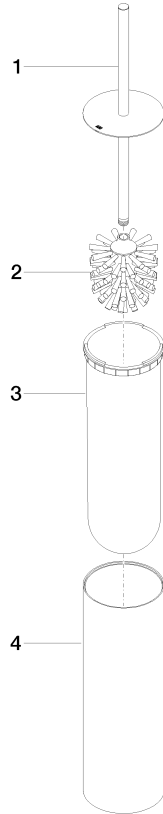

Toilet brush set free-standing model - Light Gold

MEM

84 910 979

- brush, matte black
- width 100mm
- height 456 mm

Fits: MEM, LISSÉ, META, CYO

	Light Gold	84 910 979-26
	Chrome	84 910 979-00
	Brushed Platinum	84 910 979-06
	Platinum	84 910 979-08
	Dark Chrome	84 910 979-19
	Brushed Light Gold	84 910 979-27
	Brushed Durabronze (23kt Gold)	84 910 979-28
	Matte Black	84 910 979-33
	Brushed Bronze	84 910 979-42
	Brushed Champagne (22kt Gold)	84 910 979-46
	Brushed Chrome	84 910 979-93
	Brushed Dark Platinum	84 910 979-99

Toilet brush set free-standing model - Light Gold

MEM

84 910 979

mm [inches]

84 910 979

Product version from 10/1/2023

Parts for other finishes can be found here: [Chrome](#)

Toilet brush set free-standing model - Light Gold

MEM

84 910 979

Spare parts list

Product version from 10/1/2023

No.	Item Number	Name	Quantity used	Delivery time
	90 20 97 505 01-26	handle	4	30