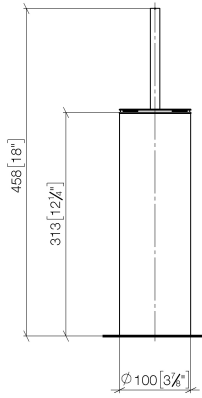

Toilet brush set free-standing model - Brushed Durabross (23kt Gold)

MEM

84 910 979

- brush, matte black
- width 100mm
- height 456 mm

Fits: MEM, LISSÉ, META, CYO

	Brushed Durabross (23kt Gold)	84 910 979-28
	Chrome	84 910 979-00
	Brushed Platinum	84 910 979-06
	Platinum	84 910 979-08
	Dark Chrome	84 910 979-19
	Light Gold	84 910 979-26
	Brushed Light Gold	84 910 979-27
	Matte Black	84 910 979-33
	Brushed Bronze	84 910 979-42
	Brushed Champagne (22kt Gold)	84 910 979-46
	Brushed Chrome	84 910 979-93
	Brushed Dark Platinum	84 910 979-99

84 910 979

mm [inches]

84 910 979

Product version from 10/1/2023

Parts for other
finishes can be found
here: [Chrome](#)

Toilet brush set free-standing model - Brushed Durabrass (23kt Gold)

MEM

84 910 979

Spare parts list

Product version from 10/1/2023

No.	Item Number	Name	Quantity used	Delivery time
	90 20 97 505 01-28	handle	4	20