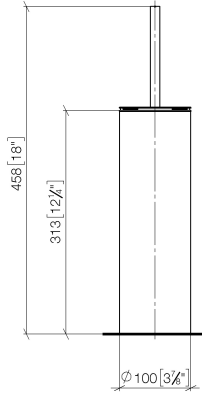

Toilet brush set free-standing model - Brushed Champagne (22kt Gold)

MEM

84 910 979

- brush, matte black
- width 100mm
- height 456 mm

Fits: MEM, LISSÉ, META, CYO

	Brushed Champagne (22kt Gold)	84 910 979-46
	Chrome	84 910 979-00
	Brushed Platinum	84 910 979-06
	Platinum	84 910 979-08
	Dark Chrome	84 910 979-19
	Light Gold	84 910 979-26
	Brushed Light Gold	84 910 979-27
	Brushed Durabronze (23kt Gold)	84 910 979-28
	Matte Black	84 910 979-33
	Brushed Bronze	84 910 979-42
	Brushed Chrome	84 910 979-93
	Brushed Dark Platinum	84 910 979-99

84 910 979

mm [inches]

84 910 979

Product version from 10/1/2023

Parts for other
finishes can be found
here: [Chrome](#)

Toilet brush set free-standing model - Brushed Champagne (22kt Gold)

MEM

84 910 979

Spare parts list

Product version from 10/1/2023

No.	Item Number	Name	Quantity used	Delivery time
	90 20 97 505 01-46	handle	4	30