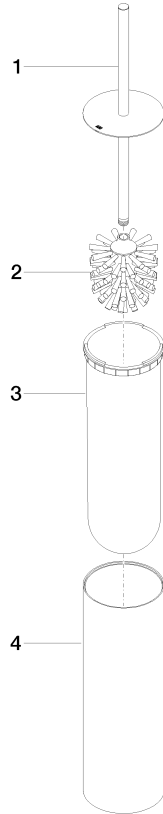

Toilet brush set free-standing model - Brushed Champagne (22kt Gold)

MEM

84 910 979

- brush, matte black
- width 100mm
- height 456 mm

Fits: MEM, LISSÉ, META, CYO

	Brushed Champagne (22kt Gold)	84 910 979-46
	Chrome	84 910 979-00
	Brushed Platinum	84 910 979-06
	Platinum	84 910 979-08
	Dark Chrome	84 910 979-19
	Light Gold	84 910 979-26
	Brushed Light Gold	84 910 979-27
	Brushed Durabronze (23kt Gold)	84 910 979-28
	Matte Black	84 910 979-33
	Brushed Bronze	84 910 979-42
	Brushed Chrome	84 910 979-93
	Brushed Dark Platinum	84 910 979-99

84 910 979

mm [inches]

84 910 979

Product version from 10/1/2023

Parts for other
finishes can be found
here: [Chrome](#)

Toilet brush set free-standing model - Brushed Champagne (22kt Gold)

MEM

84 910 979

Spare parts list

Product version from 10/1/2023

No.	Item Number	Name	Quantity used	Delivery time
	90 20 97 505 01-46	handle	4	30