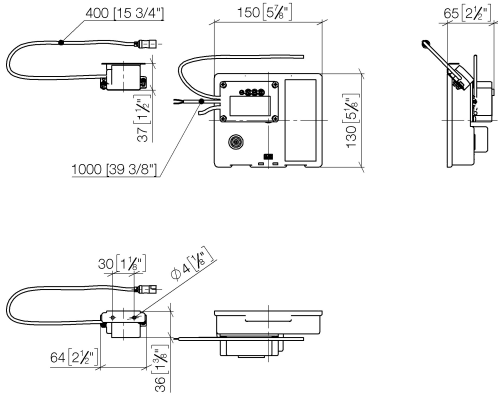

ST 010 100 2671

- 165mm projection
- fixed spout
- rectangular, air-enriched flow
- height of mixer 220 mm
- height up to aerator 176 mm
- hole diameter 35 mm
- rosette 60 x 60 mm
- 2x screw-in M 10 x 1 pressure hose, leak-tested
- 1/2" connection
- max. flow 4.6 l/min
- lead-free
- automatic hygiene flush
- suitable for thermal disinfection
- adjustable follow-up time
- high-frequency sensors with self-calibration
- magnetic valve
- 100-240 V AC / 12 V DC, 50-60 Hz, 18 W power supply unit, incl. country-specific adapter set

35 743 970 90

- min. recess depth 90 mm
- max. recess depth 125 mm

Recommended miscellaneous

Extension for Touchfree 500 mm - 12 765 970 90

ST 010 100 2671

mm [inches]

Certificates

LGA_29120.	WRAS_1906116.	IAPMO_EGS.	CE000001_eSet_Tou chfree_20171206_D E_signed.	CE000002_eSet_Tou chfree_20171206_E N_signed.
LGA_29119.				

ST 010 100 2671

- 165mm projection
- fixed spout
- rectangular, air-enriched flow
- height of mixer 220 mm
- height up to aerator 176 mm
- hole diameter 35 mm
- rosette 60 x 60 mm
- 2x screw-in M 10 x 1 pressure hose, leak-tested
- " connection
- max. flow 4.6 l/min
- lead-free
- This product can help a building meet the requirements of Green Building Rating Systems, e.g. LEED®, BREEAM®, DGNB