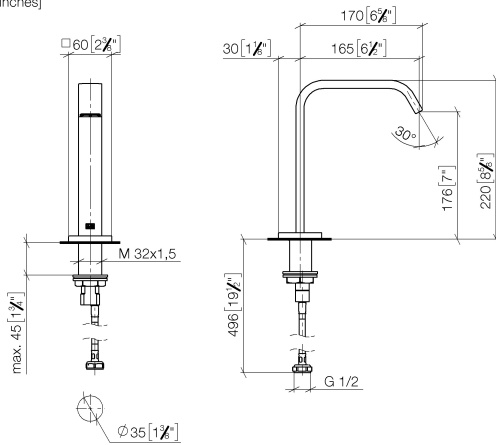

ST 010 100 2671

- 165mm projection
- fixed spout
- rectangular, air-enriched flow
- height of mixer 220 mm
- height up to aerator 176 mm
- hole diameter 35 mm
- rosette 60 x 60 mm
- 2x screw-in M 10 x 1 pressure hose, leak-tested
- 1/2" connection
- max. flow 4.6 l/min
- lead-free
- automatic hygiene flush
- suitable for thermal disinfection
- adjustable follow-up time
- high-frequency sensors with self-calibration
- magnetic valve
- 100-240 V AC / 12 V DC, 50-60 Hz, 18 W power supply unit, incl. country-specific adapter set

ST 010 100 2671

- 165mm projection
- fixed spout
- rectangular, air-enriched flow
- height of mixer 220 mm
- height up to aerator 176 mm
- hole diameter 35 mm
- rosette 60 x 60 mm
- 2x screw-in M 10 x 1 pressure hose, leak-tested
- " connection
- max. flow 4.6 l/min
- lead-free
- This product can help a building meet the requirements of Green Building Rating Systems, e.g. LEED®, BREEAM®, DGNB

For Touchfree control please order eSet Touchfree WITH or WITHOUT temperature adjustment

	Chrome	13 716 671-00
	Brushed Light Gold	13 716 671-27
	Brushed Chrome	13 716 671-93

IMO Basin mixer without pop-up waste without temperature setting - Chrome

IMO

ST 010 100 2671

ST 010 100 2671

mm [inches]

Flow rate chart