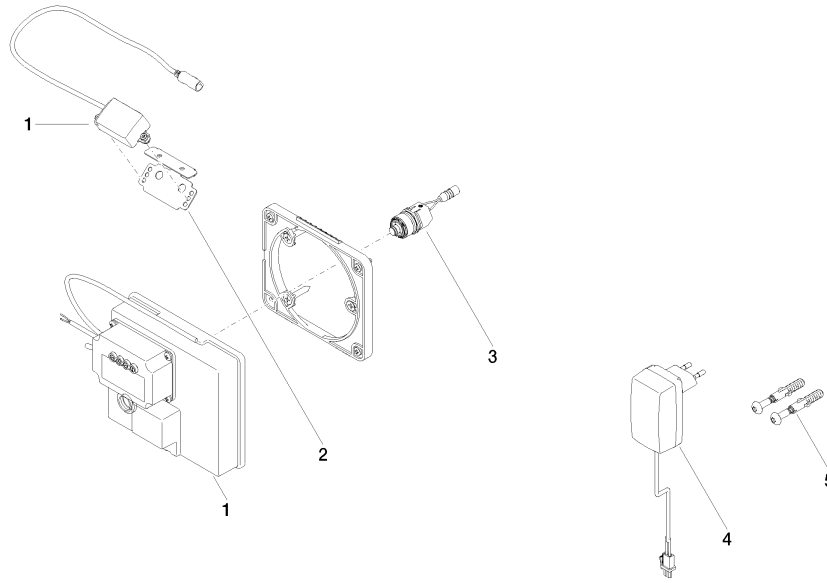

ST 010 100 2671

Spare parts list

No.	Item Number	Name	Quantity used	Delivery time
1	90 10 01 177 00 90	electronic accessories	1	2
2	90 17 20 199 00 90	holder	1	2
3	04 30 50 079 00 90	valve	1	2
4	04 10 01 050 00 90	power supply	1	60
5	04 30 31 024 01 90	fixing set	1	2