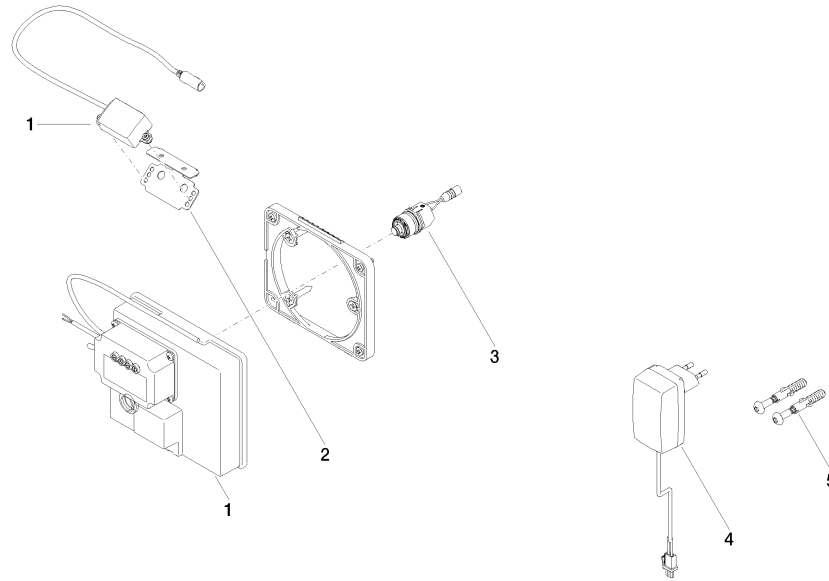

ST 010 105 9882

Spare parts list

No.	Item Number	Name	Quantity used	Delivery time
1	90 10 01 177 00 90	electronic accessories	1	2
2	90 17 20 199 00 90	holder	1	2
3	04 30 50 079 00 90	valve	1	2
4	04 10 01 050 00 90	power supply	1	60
5	04 30 31 024 01 90	fixing set	1	2