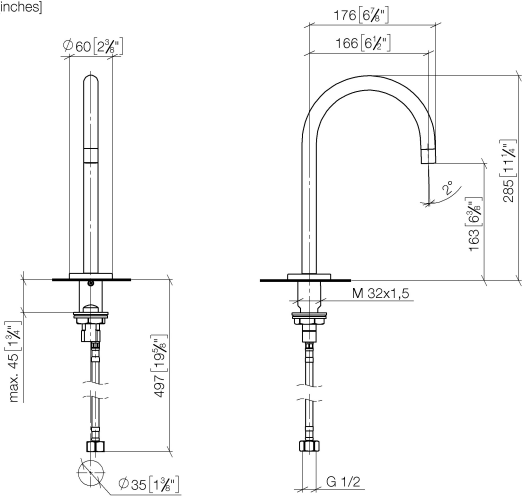

ST 010 105 9882

Fits: TARA, META

- 166mm projection
- pivotable spout 360°
- circular, air-enriched flow
- height of mixer 285 mm
- height up to aerator 163 mm
- hole diameter 35 mm
- rosette Ø 60 mm
- 2x screw-in M 10 x 1 pressure hose, leak-tested
- 1/2" connection
- max. flow 7 l/min
- lead-free
- This product can help a building meet the requirements of Green Building Rating Systems, e.g. LEED®, BREEAM®, DGNB

For Touchfree control please order eSet Touchfree WITH or WITHOUT temperature adjustment

eSET Touchfree Basin mixer without pop-up waste without temperature setting
- Chrome

TARA

ST 010 105 9882

ST 010 105 0882
mm [inches]

Flow rate chart

Certificates

LGA_29120.

WRAS_1909064.

GDV_0400289.

ST 010 105 9882

Spare parts list

No.	Item Number	Name	Quantity used	Delivery time
1	90 28 22 319 00-00	spout	1	10
2	09 27 89 114-00	rosette	1	10
3	09 30 30 037 90	screw	1	2
4	09 30 22 027 90	connection	1	60
5	09 14 10 130 90	seal	1	2
6	09 11 10 055 10 90	connection	1	2
7	90 14 10 060 00 90	seal	1	2
8	09 31 20 065 90	plug	1	2
9	04 30 04 019 00 90	hose	1	2
10	04 23 10 009 01 90	fixing set	1	2