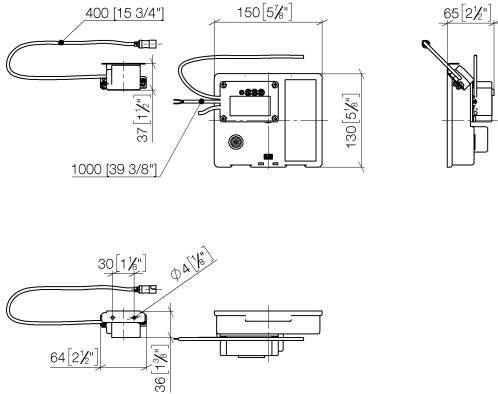

35 743 970 90

- min. recess depth 90 mm
- max. recess depth 125 mm

Recommended miscellaneous

Extension for Touchfree 500 mm - 12 765 970 90

ST 010 105 0882
mm [inches]

Certificates

LGA_29120.	WRAS_1906116.	IAPMO_EGS.	CE000001_eSet_Tou chfree_20171206_D E_signed.	CE000002_eSet_Tou chfree_20171206_E N_signed.
LGA_29119.				

ST 010 105 9882

Fits: TARA, META

- 166mm projection
- pivotable spout 360°
- circular, air-enriched flow
- height of mixer 285 mm
- height up to aerator 163 mm
- hole diameter 35 mm
- rosette Ø 60 mm
- 2x screw-in M 10 x 1 pressure hose, leak-tested
- 1/2" connection
- max. flow 7 l/min
- lead-free
- This product can help a building meet the requirements of Green Building Rating Systems, e.g. LEED®, BREEAM®, DGNB

Flow rate chart

Certificates

LGA_29120.

WRAS_1909064.

GDV_0400289.

ST 010 105 9882

Spare parts list

No.	Item Number	Name	Quantity used	Delivery time
1	90 28 22 319 00-00	spout	1	10
2	09 27 89 114-00	rosette	1	10
3	09 30 30 037 90	screw	1	2
4	09 30 22 027 90	connection	1	60
5	09 14 10 130 90	seal	1	2
6	09 11 10 055 10 90	connection	1	2
7	90 14 10 060 00 90	seal	1	2
8	09 31 20 065 90	plug	1	2
9	04 30 04 019 00 90	hose	1	2
10	04 23 10 009 01 90	fixing set	1	2