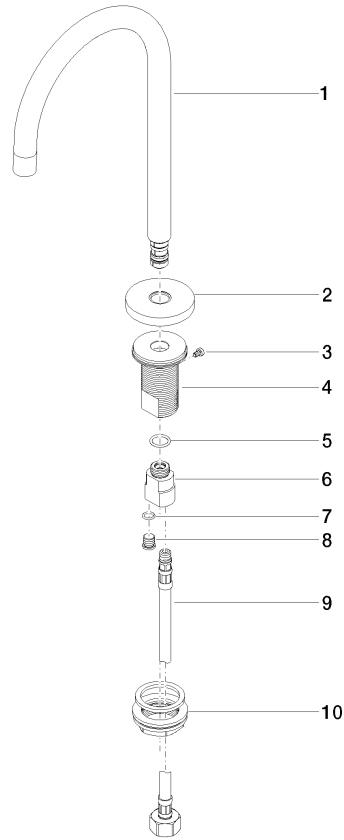

ST 010 105 9882

Spare parts list

No.	Item Number	Name	Quantity used	Delivery time
1	90 10 01 177 00 90	electronic accessories	1	2
2	90 17 20 199 00 90	holder	1	2
3	04 30 50 079 00 90	valve	1	2
4	04 10 01 050 00 90	power supply	1	60
5	04 30 31 024 01 90	fixing set	1	2

ST 010 105 9882

Fits: TARA, META

- 166mm projection
- pivotable spout 360°
- circular, air-enriched flow
- height of mixer 285 mm
- height up to aerator 163 mm
- hole diameter 35 mm
- rosette Ø 60 mm
- 2x screw-in M 10 x 1 pressure hose, leak-tested
- 1/2" connection
- max. flow 7 l/min
- lead-free
- This product can help a building meet the requirements of Green Building Rating Systems, e.g. LEED®, BREEAM®, DGNB

For Touchfree control please order eSet Touchfree WITH or WITHOUT temperature adjustment

eSET Touchfree Basin mixer without pop-up waste without temperature setting
- Chrome

TARA

ST 010 105 9882

ST 010 105 0882
mm [inches]

Flow rate chart

Certificates

LGA_29120.

WRAS_1909064.

GDV_0400289.

ST 010 105 9882

Spare parts list

No.	Item Number	Name	Quantity used	Delivery time
1	90 28 22 319 00-00	spout	1	10
2	09 27 89 114-00	rosette	1	10
3	09 30 30 037 90	screw	1	2
4	09 30 22 027 90	connection	1	60
5	09 14 10 130 90	seal	1	2
6	09 11 10 055 10 90	connection	1	2
7	90 14 10 060 00 90	seal	1	2
8	09 31 20 065 90	plug	1	2
9	04 30 04 019 00 90	hose	1	2
10	04 23 10 009 01 90	fixing set	1	2