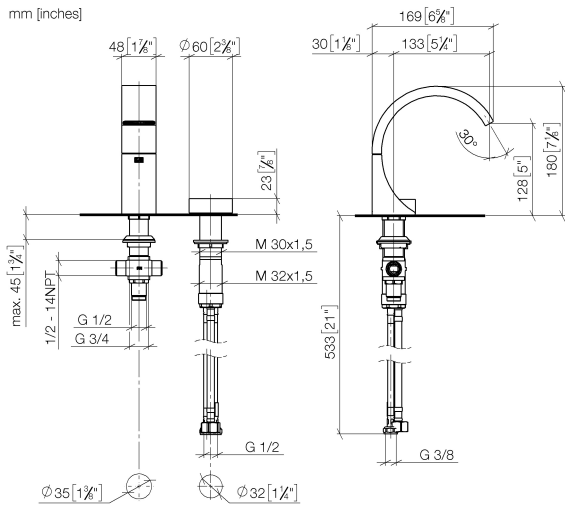

ST 010 108 5811

- 133mm projection
- fixed spout
- rectangular, air-enriched flow
- height of mixer 180 mm
- height up to aerator 128 mm
- hole diameter spout 35 mm
- hole diameter valve 32 mm
- handle Ø 60mm
- 2x screw-in M 8 x 1 pressure hose, leak-tested
- 1x screw-in M 10 x 1 pressure hose, leak-tested
- max. flow 4.5 l/min
- progressive cartridge
- lead-free
- with hot / cold marking
- This product can help a building meet the requirements of Green Building Rating Systems, e.g. LEED®, BREEAM®, DGNB

Individual components of this set

You need the following components for this set

1x 29 217 811-00

1x 11 188 811-00

CYO Two-hole basin mixer without pop-up waste - Chrome

CYO

ST 010 108 5811

ST 010 108 5811

- 133mm projection
- fixed spout
- rectangular, air-enriched flow
- height of mixer 180 mm
- height up to aerator 128 mm
- hole diameter spout 35 mm
- hole diameter valve 32 mm
- handle Ø 60mm
- 2x screw-in M 8 x 1 pressure hose, leak-tested
- 1x screw-in M 10 x 1 pressure hose, leak-tested
- max. flow 4.5 l/min
- progressive cartridge
- lead-free
- This product can help a building meet the requirements of Green Building Rating Systems, e.g. LEED®, BREEAM®, DGNB
- WRAS 2201012

ST 010 108 5811

Flow rate chart

Certificates

WRAS_2201012. LGA_38103.

ST 010 108 5811

Spare parts list

| No. | Item Number | Name | Quantity used | Delivery time |
|-----|--------------------|------------------------------------------------------------|---------------|---------------|
| 1 | 13 715 811-00 | CYO Deck-mounted basin spout without pop-up waste - Chrome | 1 | 10 |
| 2 | 90 18 40 290 00-00 | handle | 1 | 10 |
| 3 | 04 30 11 038 67 90 | fixing set | 1 | 2 |
| 4 | 90 90 03 169 00 90 | top | 1 | 2 |
| 5 | 09 14 10 112 90 | seal | 1 | 2 |
| 6 | 04 30 04 100 00 90 | hose | 2 | 2 |
| 7 | 04 30 04 019 00 90 | hose | 1 | 2 |