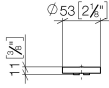

- 133mm projection
- fixed spout
- rectangular, air-enriched flow
- height of mixer 180 mm
- height up to aerator 128 mm
- hole diameter spout 35 mm
- hole diameter valve 32 mm
- handle Ø 60mm
- 2x screw-in M 8 x 1 pressure hose, leak-tested
- 1x screw-in M 10 x 1 pressure hose, leak-tested
- max. flow 4.5 l/min
- progressive cartridge
- lead-free
- This product can help a building meet the requirements of Green Building Rating Systems, e.g. LEED®, BREEAM®, DGNB
- WRAS 2201012

ST 010 108 5811

Flow rate chart

Certificates

WRAS_2201012. LGA_38103.

ST 010 108 5811

Spare parts list

| No. | Item Number | Name | Quantity used | Delivery time |
|-----|--------------------|------------------------------------------------------------|---------------|---------------|
| 1 | 13 715 811-00 | CYO Deck-mounted basin spout without pop-up waste - Chrome | 1 | 10 |
| 2 | 90 18 40 290 00-00 | handle | 1 | 10 |
| 3 | 04 30 11 038 67 90 | fixing set | 1 | 2 |
| 4 | 90 90 03 169 00 90 | top | 1 | 2 |
| 5 | 09 14 10 112 90 | seal | 1 | 2 |
| 6 | 04 30 04 100 00 90 | hose | 2 | 2 |
| 7 | 04 30 04 019 00 90 | hose | 1 | 2 |

ST 010 108 5811

- with hot / cold marking
- for two-hole basin mixer

| | | |
|------------------------------------------------------------------------------------|-------------------------------|---------------|
|  | Chrome | 11 188 811-00 |
|  | Brushed Platinum | 11 188 811-06 |
|  | Platinum | 11 188 811-08 |
|  | Durabress (23kt Gold) | 11 188 811-09 |
|  | Dark Chrome | 11 188 811-19 |
|  | Brushed Durabress (23kt Gold) | 11 188 811-28 |
|  | Brushed Dark Platinum | 11 188 811-99 |

CYO Two-hole basin mixer without pop-up waste - Chrome

CYO

ST 010 108 5811

ST 010 108 5811

mm [inches]

CYO Two-hole basin mixer without pop-up waste - Chrome

CYO

ST 010 108 5811