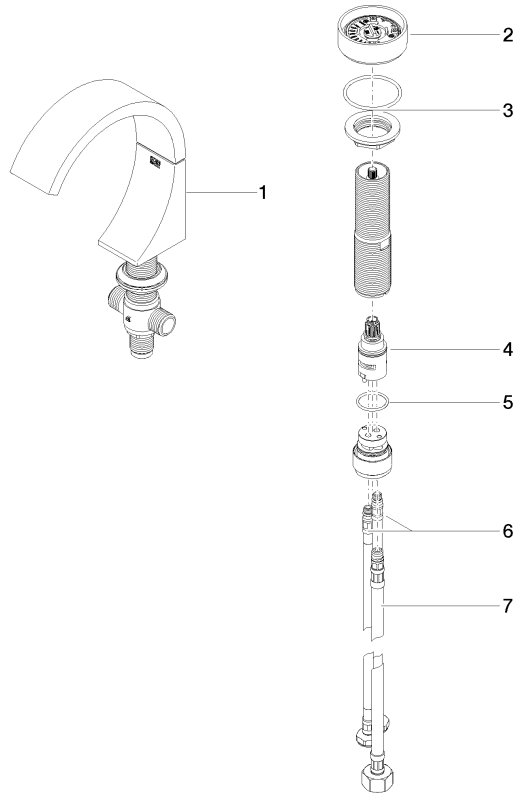

- 133mm projection
- fixed spout
- rectangular, air-enriched flow
- height of mixer 180 mm
- height up to aerator 128 mm
- hole diameter spout 35 mm
- hole diameter valve 32 mm
- handle Ø 60mm
- 2x screw-in M 8 x 1 pressure hose, leak-tested
- 1x screw-in M 10 x 1 pressure hose, leak-tested
- max. flow 4.5 l/min
- progressive cartridge
- lead-free
- This product can help a building meet the requirements of Green Building Rating Systems, e.g. LEED®, BREEAM®, DGNB
- WRAS 2201012

ST 010 108 5811

Flow rate chart

Certificates

WRAS_2201012. LGA_38103.

ST 010 108 5811

Spare parts list

| No. | Item Number | Name | Quantity used | Delivery time |
|-----|--------------------|------------------------------------------------------------|---------------|---------------|
| 1 | 13 715 811-00 | CYO Deck-mounted basin spout without pop-up waste - Chrome | 1 | 10 |
| 2 | 90 18 40 290 00-00 | handle | 1 | 10 |
| 3 | 04 30 11 038 67 90 | fixing set | 1 | 2 |
| 4 | 90 90 03 169 00 90 | top | 1 | 2 |
| 5 | 09 14 10 112 90 | seal | 1 | 2 |
| 6 | 04 30 04 100 00 90 | hose | 2 | 2 |
| 7 | 04 30 04 019 00 90 | hose | 1 | 2 |

ST 010 108 5811

- with hot / cold marking
- for two-hole basin mixer

| | | |
|------------------------------------------------------------------------------------|-------------------------------|---------------|
|  | Chrome | 11 188 811-00 |
|  | Brushed Platinum | 11 188 811-06 |
|  | Platinum | 11 188 811-08 |
|  | Durabress (23kt Gold) | 11 188 811-09 |
|  | Dark Chrome | 11 188 811-19 |
|  | Brushed Durabress (23kt Gold) | 11 188 811-28 |
|  | Brushed Dark Platinum | 11 188 811-99 |