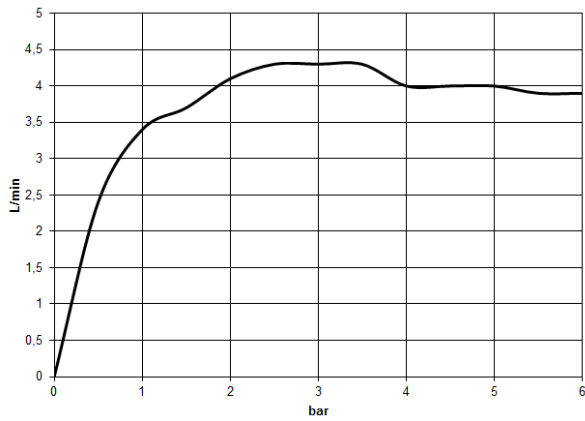

Flow rate chart

Certificates

WRAS_2201012. LGA_38103.