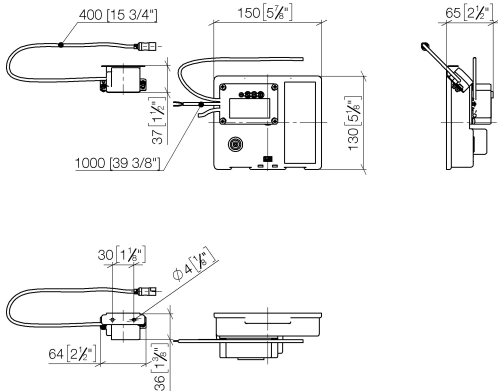

Required miscellaneous

eSET Touchfree Basin mixer with temperature setting for combining with free-standing fittings - 35 740 970 90

Required miscellaneous

eSET Touchfree Basin mixer with temperature setting for combining with wall-mounted fittings - 35 741 970 90

- max. recess depth 125 mm
- min. recess depth 90 mm

Recommended miscellaneous

Extension for Touchfree 500 mm - 12 765 970 90

ST 010 200 1670
mm [inches]

Certificates

LGA_29120.	WRAS_1906116.	IAPMO_EGS.	CE000001_eSet_Tou chfree_20171206_D E_signed.	CE000002_eSet_Tou chfree_20171206_E N_signed.
LGA_29119.				

IMO eSET Touchfree Basin mixer without pop-up waste with temperature setting - Chrome

IMO

ST 010 200 1670

- 170mm projection
- fixed spout
- rectangular, air-enriched flow
- hole diameter 40 mm
- rosette 60 x 60 mm
- 1/2" connection
- max. flow 5.7 l/min
- lead-free
- This product can help a building meet the requirements of Green Building Rating Systems, e.g. LEED®, BREEAM®, DGNB