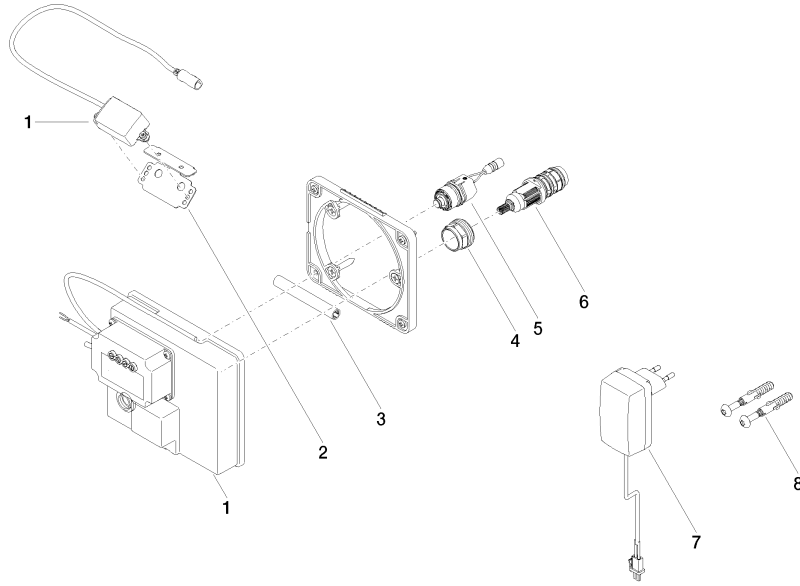

- max. recess depth 125 mm
- min. recess depth 90 mm

Recommended miscellaneous

Extension for Touchfree 500 mm - 12 765 970 90

ST 010 200 1670
mm [inches]

Certificates

LGA_29120.	WRAS_1906116.	IAPMO_EGS.	CE000001_eSet_Tou chfree_20171206_D E_signed.	CE000002_eSet_Tou chfree_20171206_E N_signed.
LGA_29119.				

ST 010 200 1670

Spare parts list

No.	Item Number	Name	Quantity used	Delivery time
1	90 10 01 177 00 90	electronic accessories	1	2
2	90 17 20 199 00 90	holder	1	2
3	90 23 01 124 00 90	sleeve	1	2
4	09 23 10 129 90	nut	1	2
5	04 30 50 079 00 90	valve	1	2
6	90 15 02 013 00 90	cartridge	1	2
7	04 10 01 246 00 90	electronic accessories	1	2
8	04 30 31 024 01 90	fixing set	1	2

IMO eSET Touchfree Basin mixer without pop-up waste with temperature setting - Chrome

IMO

ST 010 200 1670

- 170mm projection
- fixed spout
- rectangular, air-enriched flow
- hole diameter 40 mm
- rosette 60 x 60 mm
- 1/2" connection
- max. flow 5.7 l/min
- lead-free
- This product can help a building meet the requirements of Green Building Rating Systems, e.g. LEED®, BREEAM®, DGNB

For Touchfree control please order eSet Touchfree WITH or WITHOUT temperature adjustment

	Chrome	13 800 670-00
	Brushed Chrome	13 800 670-93

Recommended miscellaneous

Concealed wall elbow -

35 085 970 90

- max. recess depth 163 mm
- min. recess depth 90 mm