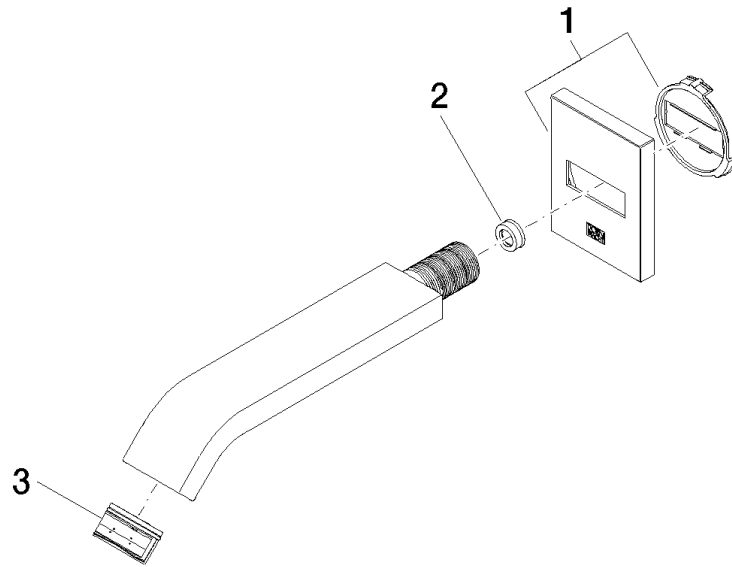

IMO eSET Touchfree Basin mixer without pop-up waste with temperature setting - Chrome

IMO

ST 010 200 1670

- 170mm projection
- fixed spout
- rectangular, air-enriched flow
- hole diameter 40 mm
- rosette 60 x 60 mm
- 1/2" connection
- max. flow 5.7 l/min
- lead-free
- This product can help a building meet the requirements of Green Building Rating Systems, e.g. LEED®, BREEAM®, DGNB

For Touchfree control please order eSet Touchfree WITH or WITHOUT temperature adjustment

	Chrome	13 800 670-00
	Brushed Chrome	13 800 670-93

Recommended miscellaneous

Concealed wall elbow -

35 085 970 90

- max. recess depth 163 mm
- min. recess depth 90 mm

IMO eSET Touchfree Basin mixer without pop-up waste with temperature setting - Chrome

IMO

ST 010 200 1670

ST 010 200 1670
mm [inches]

Flow rate chart

Certificates

LGA_29119.

WRAS_2005002.

Spare parts list

No.	Item Number	Name	Quantity used	Delivery time
1	90 27 67 005 00-00	rosette	1	10
2	09 23 01 079 90	flow reducer	1	2
3	90 29 03 045 00 90	aerator	1	2