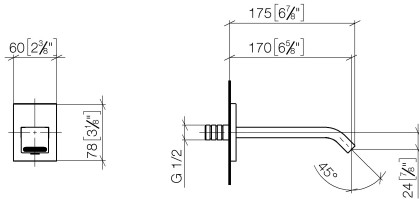

IMO eSET Touchfree Basin mixer without pop-up waste with temperature setting - Chrome

IMO

ST 010 200 1670

- 170mm projection
- fixed spout
- rectangular, air-enriched flow
- hole diameter 40 mm
- rosette 60 x 60 mm
- 1/2" connection
- max. flow 5.7 l/min
- lead-free
- This product can help a building meet the requirements of Green Building Rating Systems, e.g. LEED®, BREEAM®, DGNB

For Touchfree control please order eSet Touchfree WITH or WITHOUT temperature adjustment

	Chrome	13 800 670-00
	Brushed Chrome	13 800 670-93

Recommended miscellaneous

Concealed wall elbow -

35 085 970 90

- max. recess depth 163 mm
- min. recess depth 90 mm

IMO eSET Touchfree Basin mixer without pop-up waste with temperature setting - Chrome

IMO

ST 010 200 1670

ST 010 200 1670
mm [inches]

Flow rate chart

Certificates

LGA_29119.

WRAS_2005002.