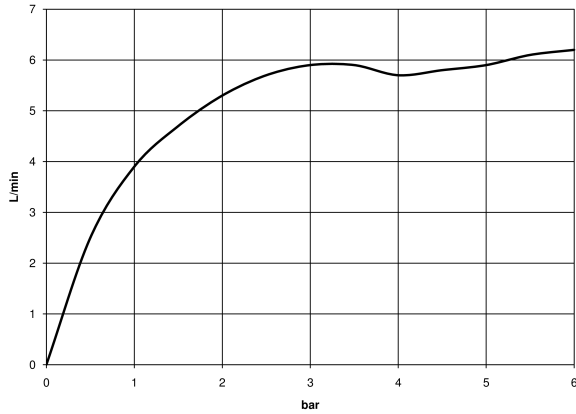

IMO eSET Touchfree Basin mixer without pop-up waste with temperature setting - Chrome

IMO

ST 010 200 1670

ST 010 200 1670
mm [inches]

Flow rate chart

Certificates

LGA_29119.

WRAS_2005002.

Spare parts list

No.	Item Number	Name	Quantity used	Delivery time
1	90 27 67 005 00-00	rosette	1	10
2	09 23 01 079 90	flow reducer	1	2
3	90 29 03 045 00 90	aerator	1	2