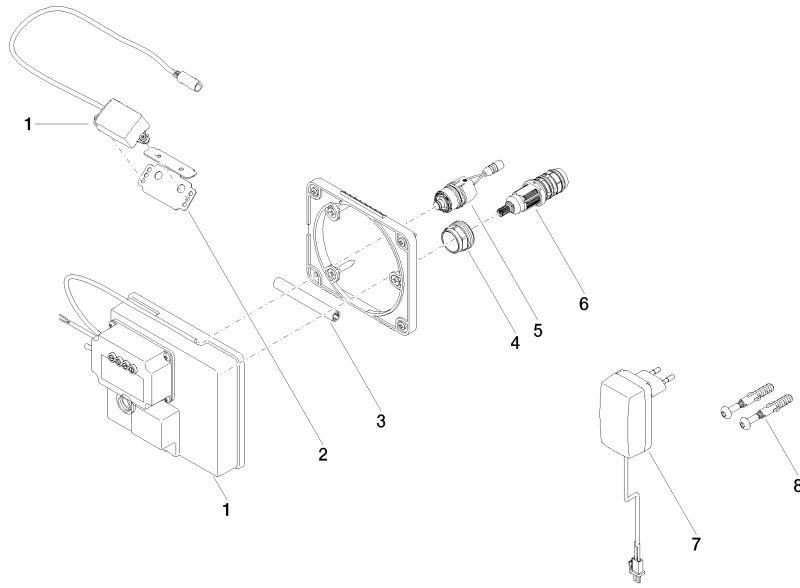

- max. recess depth 125 mm
- min. recess depth 90 mm

Recommended miscellaneous

Extension for Touchfree 500 mm - 12 765 970 90

ST 010 200 1671

mm [inches]

Certificates

LGA_29120.	WRAS_1906116.	IAPMO_EGS.	CE000001_eSet_Tou chfree_20171206_D E_signed.	CE000002_eSet_Tou chfree_20171206_E N_signed.
LGA_29119.				

ST 010 200 1671

Spare parts list

No.	Item Number	Name	Quantity used	Delivery time
1	90 10 01 177 00 90	electronic accessories	1	2
2	90 17 20 199 00 90	holder	1	2
3	90 23 01 124 00 90	sleeve	1	2
4	09 23 10 129 90	nut	1	2
5	04 30 50 079 00 90	valve	1	2
6	90 15 02 013 00 90	cartridge	1	2
7	04 10 01 246 00 90	electronic accessories	1	2
8	04 30 31 024 01 90	fixing set	1	2

ST 010 200 1671

- 170mm projection
- fixed spout
- rectangular, air-enriched flow
- hole diameter 40 mm
- rosette 80 x 60 mm
- 1/2" connection
- max. flow 4.6 l/min
- lead-free
- This product can help a building meet the requirements of Green Building Rating Systems, e.g. LEED®, BREEAM®, DGNB

For Touchfree control please order eSet Touchfree WITH or WITHOUT temperature adjustment

	Chrome	13 800 671-00
	Brushed Chrome	13 800 671-93

Recommended miscellaneous

- Concealed wall elbow -** 35 085 970 90
- min. recess depth 90 mm
 - max. recess depth 163 mm