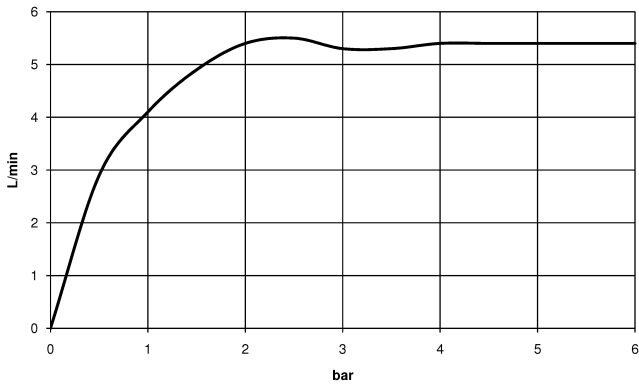

ST 010 200 1671

- 170mm projection
- fixed spout
- rectangular, air-enriched flow
- hole diameter 40 mm
- rosette 80 x 60 mm
- 1/2" connection
- max. flow 4.6 l/min
- lead-free
- This product can help a building meet the requirements of Green Building Rating Systems, e.g. LEED®, BREEAM®, DGNB

For Touchfree control please order eSet Touchfree WITH or WITHOUT temperature adjustment

	Chrome	13 800 671-00
	Brushed Chrome	13 800 671-93

Recommended miscellaneous

- Concealed wall elbow -** 35 085 970 90
- min. recess depth 90 mm
 - max. recess depth 163 mm

IMO Basin mixer without pop-up waste with temperature setting - Chrome

IMO

ST 010 200 1671

Flow rate chart

IMO Basin mixer without pop-up waste with temperature setting - Chrome

IMO

ST 010 200 1671