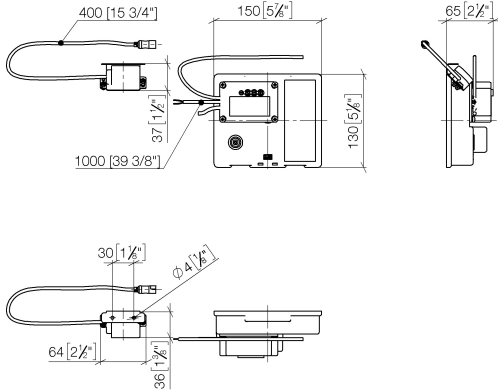

ST 010 200 1671

- 170mm projection
- fixed spout
- rectangular, air-enriched flow
- hole diameter 40 mm
- rosettes 80 x 60 mm
- 1/2" connection
- max. flow 4.6 l/min
- lead-free
- automatic hygiene flush
- suitable for thermal disinfection
- adjustable follow-up time
- high-frequency sensors with self-calibration
- magnetic valve
- temperature setting via thermostat
- 100-240 V AC / 12 V DC, 50-60 Hz, 18 W power supply unit, incl. country-specific adapter set

- max. recess depth 125 mm
- min. recess depth 90 mm

Recommended miscellaneous

Extension for Touchfree 500 mm - 12 765 970 90

ST 010 200 1671

mm [inches]

Certificates

LGA_29120.	WRAS_1906116.	IAPMO_EGS.	CE000001_eSet_Tou chfree_20171206_D E_signed.	CE000002_eSet_Tou chfree_20171206_E N_signed.
LGA_29119.				

ST 010 200 1671

- 170mm projection
- fixed spout
- rectangular, air-enriched flow
- hole diameter 40 mm
- rosette 80 x 60 mm
- 1/2" connection
- max. flow 4.6 l/min
- lead-free
- This product can help a building meet the requirements of Green Building Rating Systems, e.g. LEED®, BREEAM®, DGNB