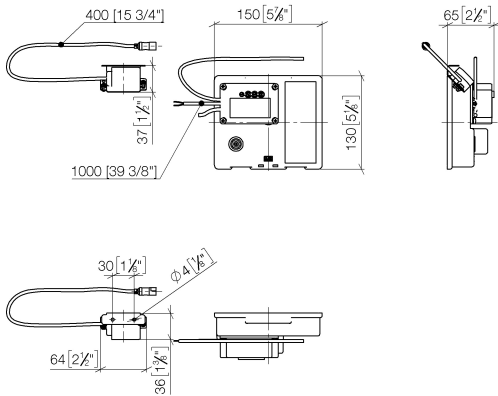

35 743 970 90

- min. recess depth 90 mm
- max. recess depth 125 mm

**Recommended miscellaneous**

**Extension for Touchfree 500 mm - 12 765 970 90**

ST 010 204 4882  
mm [inches]

**Certificates**

LGA_29120.	WRAS_1906116.	IAPMO_EGS.	CE000001_eSet_Tou chfree_20171206_D E_signed.	CE000002_eSet_Tou chfree_20171206_E N_signed.
LGA_29119.				

**eSET Touchfree Basin mixer without pop-up waste without temperature setting  
- Chrome**

TARA

ST 010 204 4882

Fits: TARA, META

- 190mm projection
- fixed spout
- circular, air-enriched flow
- hole diameter 40 mm
- rosette Ø 60 mm
- 1/2" connection
- plug-link mounting
- max. flow 7 l/min
- lead-free
- This product can help a building meet the requirements of Green Building Rating Systems, e.g. LEED®, BREEAM®, DGNB

**Recommended miscellaneous**

**Concealed wall elbow -**

35 085 970 90

- max. recess depth 163 mm
- min. recess depth 90 mm

eSET Touchfree Basin mixer without pop-up waste without temperature setting  
- Chrome