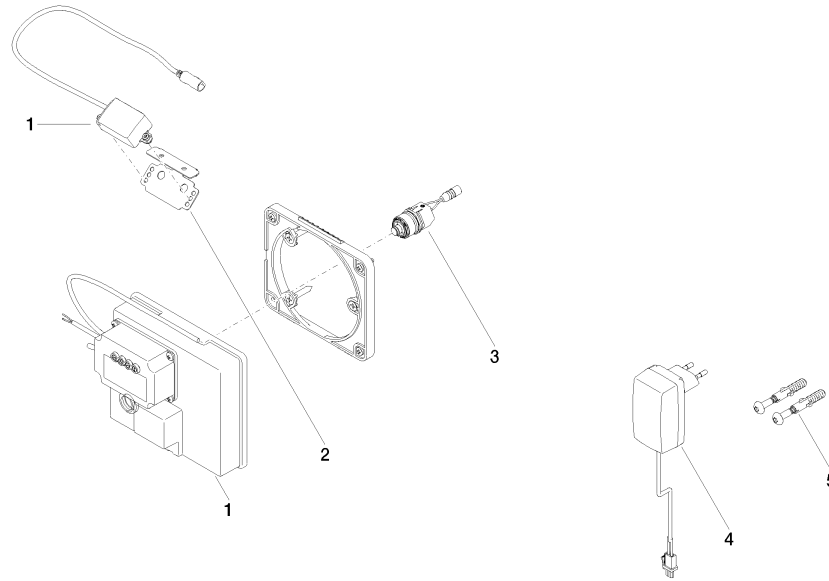

ST 010 204 4882

Spare parts list

No.	Item Number	Name	Quantity used	Delivery time
1	90 10 01 177 00 90	electronic accessories	1	2
2	90 17 20 199 00 90	holder	1	2
3	04 30 50 079 00 90	valve	1	2
4	04 10 01 050 00 90	power supply	1	60
5	04 30 31 024 01 90	fixing set	1	2