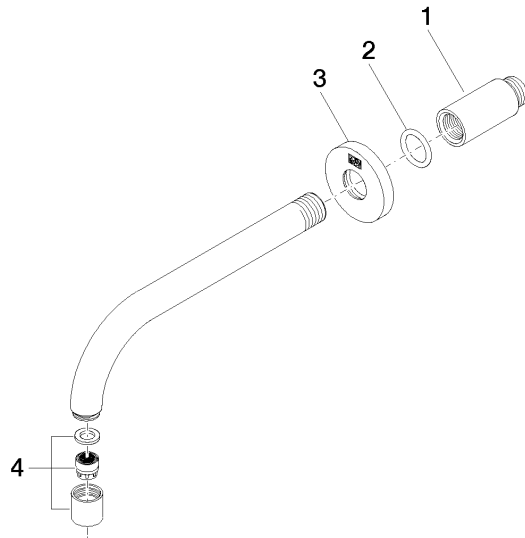

**eSET Touchfree Basin mixer without pop-up waste without temperature setting  
- Chrome**

TARA

ST 010 204 4882

Fits: TARA, META

- 190mm projection
- fixed spout
- circular, air-enriched flow
- hole diameter 40 mm
- rosette Ø 60 mm
- 1/2" connection
- plug-link mounting
- max. flow 7 l/min
- lead-free
- This product can help a building meet the requirements of Green Building Rating Systems, e.g. LEED®, BREEAM®, DGNB

**Recommended miscellaneous**

**Concealed wall elbow -**

35 085 970 90

- max. recess depth 163 mm
- min. recess depth 90 mm

eSET Touchfree Basin mixer without pop-up waste without temperature setting  
- Chrome

---

TARA

ST 010 204 4882

eSET Touchfree Basin mixer without pop-up waste without temperature setting  
- Chrome

TARA

ST 010 204 4882  
mm [inches]

Flow rate chart

Certificates

### Spare parts list

No.	Item Number	Name	Quantity used	Delivery time
1	09 24 03 081 10 90	extension	1	2
2	90 14 10 026 00 90	seal	1	2
3	09 27 22 503-00	rosette	1	10
4	90 23 01 019 00-00	aerator	1	10