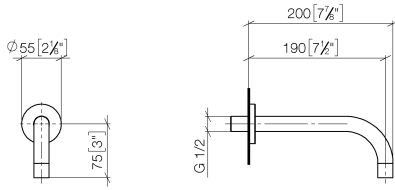

**eSET Touchfree Basin mixer without pop-up waste without temperature setting  
- Chrome**

TARA

ST 010 204 4882

Fits: TARA, META

- 190mm projection
- fixed spout
- circular, air-enriched flow
- hole diameter 40 mm
- rosette Ø 60 mm
- 1/2" connection
- plug-link mounting
- max. flow 7 l/min
- lead-free
- This product can help a building meet the requirements of Green Building Rating Systems, e.g. LEED®, BREEAM®, DGNB

**Recommended miscellaneous**

**Concealed wall elbow -**

35 085 970 90

- max. recess depth 163 mm
- min. recess depth 90 mm

eSET Touchfree Basin mixer without pop-up waste without temperature setting  
- Chrome

---

TARA

ST 010 204 4882

eSET Touchfree Basin mixer without pop-up waste without temperature setting  
- Chrome

TARA

ST 010 204 4882  
mm [inches]

Flow rate chart

Certificates