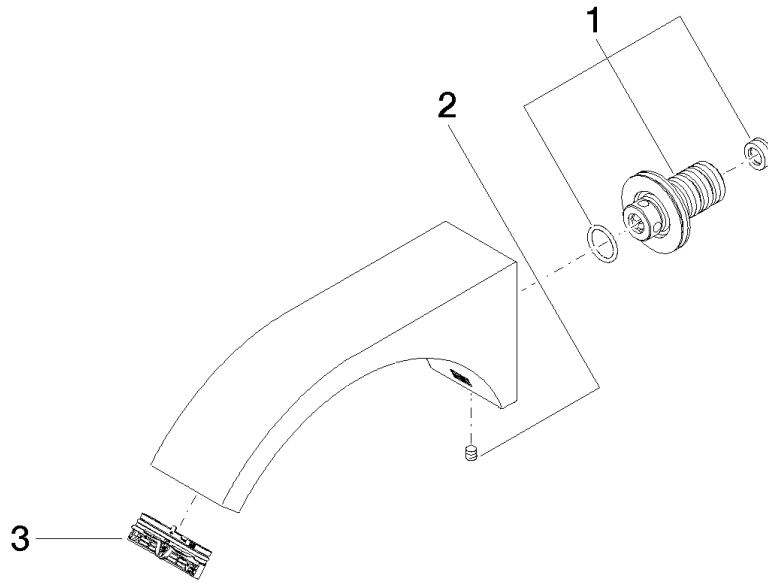

Recommended miscellaneous

Concealed wall elbow -

35 085 970 90

- max. recess depth 163 mm
- min. recess depth 90 mm

CYO eSET Touchfree Basin mixer without pop-up waste with temperature setting - Chrome

CYO

ST 010 205 6811

ST 010 205 6R11
mm [inches]

Flow rate chart

Certificates

LGA_38116. IAPMO_8834 (2). IAPMO_N-4976. IAPMO_4976 (6). IAPMO_6397.

ST 010 205 6811

Spare parts list

No.	Item Number	Name	Quantity used	Delivery time
1	90 24 03 108 01 90	nipple set	1	2
2	90 31 11 004 00 90	pin	1	2
3	90 29 03 121 00 90	aerator	1	2