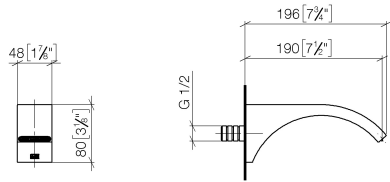

CYO eSET Touchfree Basin mixer without pop-up waste with temperature setting - Chrome

CYO

ST 010 205 6811

- 190mm projection
- fixed spout
- rectangular, air-enriched flow
- hole diameter 37 mm
- 1/2" connection
- max. flow 4.5 l/min
- lead-free
- This product can help a building meet the requirements of Green Building Rating Systems, e.g. LEED®, BREEAM®, DGNB

Recommended miscellaneous

Concealed wall elbow -

35 085 970 90

- max. recess depth 163 mm
- min. recess depth 90 mm

CYO eSET Touchfree Basin mixer without pop-up waste with temperature setting - Chrome

CYO

ST 010 205 6811

ST 010 205 6R11
mm [inches]

Flow rate chart

Certificates

LGA_38116. IAPMO_8834 (2). IAPMO_N-4976. IAPMO_4976 (6). IAPMO_6397.

ST 010 205 6811

Spare parts list

No.	Item Number	Name	Quantity used	Delivery time
1	90 24 03 108 01 90	nipple set	1	2
2	90 31 11 004 00 90	pin	1	2
3	90 29 03 121 00 90	aerator	1	2