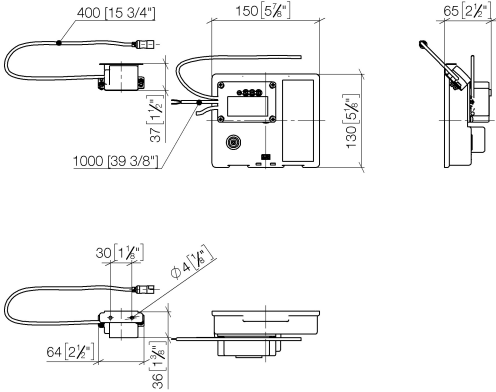

- max. recess depth 125 mm
- min. recess depth 90 mm

Recommended miscellaneous

Extension for Touchfree 500 mm - 12 765 970 90

CYO eSET Touchfree Basin mixer without pop-up waste with temperature setting - Chrome

ST 010 205 6R11
mm [inches]

Certificates

LGA_29120.	WRAS_1906116.	IAPMO_EGS.	CE000001_eSet_Tou chfree_20171206_D E_signed.	CE000002_eSet_Tou chfree_20171206_E N_signed.
LGA_29119.				

ST 010 205 6811

Spare parts list