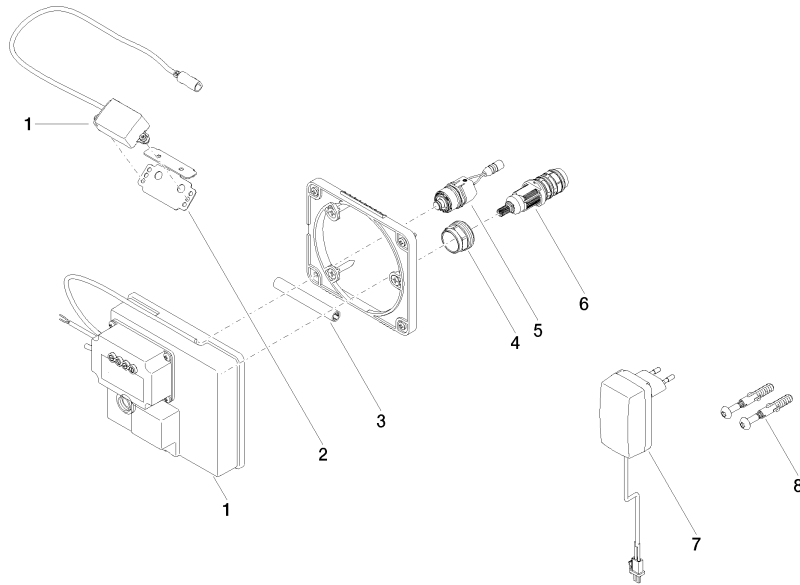

ST 010 205 6811

Spare parts list

No.	Item Number	Name	Quantity used	Delivery time
1	90 10 01 177 00 90	electronic accessories	1	2
2	90 17 20 199 00 90	holder	1	2
3	90 23 01 124 00 90	sleeve	1	2
4	09 23 10 129 90	nut	1	2
5	04 30 50 079 00 90	valve	1	2
6	90 15 02 013 00 90	cartridge	1	2
7	04 10 01 246 00 90	electronic accessories	1	2
8	04 30 31 024 01 90	fixing set	1	2