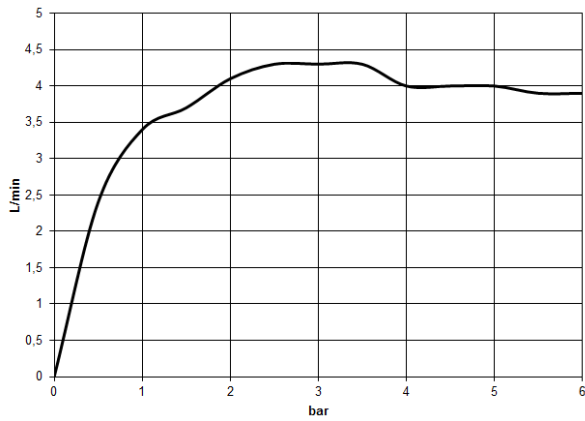

Recommended miscellaneous

Concealed wall elbow -

35 085 970 90

- max. recess depth 163 mm
- min. recess depth 90 mm

CYO eSET Touchfree Basin mixer without pop-up waste with temperature setting - Chrome

CYO

ST 010 205 6811

ST 010 205 6R11
mm [inches]

Flow rate chart

Certificates

LGA_38116. IAPMO_8834 (2). IAPMO_N-4976. IAPMO_4976 (6). IAPMO_6397.

ST 010 205 6811

Spare parts list

No.	Item Number	Name	Quantity used	Delivery time
1	90 24 03 108 01 90	nipple set	1	2
2	90 31 11 004 00 90	pin	1	2
3	90 29 03 121 00 90	aerator	1	2