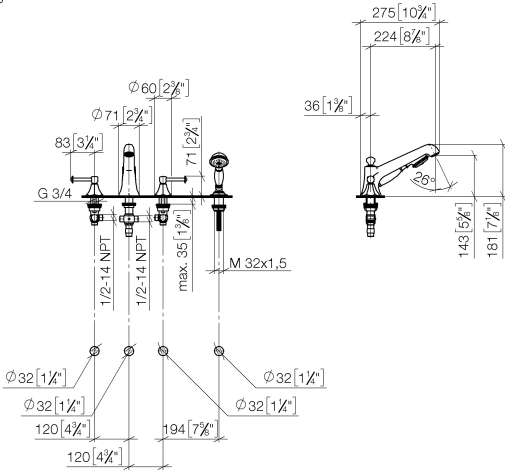

MADISON Bath shower set for bath rim or tile edge installation - Brushed Durabronz (23kt Gold)

MADISON

ST 030 100 3370

- spout: circular, air-enriched flow
- max. spout flow rate 23 l/min
- Hand shower: COMPACT RAIN, max. flow rate 6.8 l/min (at 3 bar)
- complete hand shower set with anti-scale system
- 225mm projection
- automatic bath/shower diverter
- height of mixer 185 mm
- height up to aerator 140 mm
- hole diameter valve 32 mm
- hole diameter spout 32 mm
- hole diameter for complete hand shower set 32 mm
- rosette for spout Ø 70mm
- rosette for complete hand shower set Ø 60mm
- rosette for deck valve Ø 60mm
- metal shower hose 1750mm with integrated anti-twist protection

ST 030 100 3370

ST 030 100 3370
Parts for other finishes can be found here: [Chrome](#)

- 225mm projection
- complete hand shower set: normal flow
- spout: circular, air-enriched flow
- complete hand shower set with anti-scale system
- automatic bath/shower diverter
- height of mixer 185 mm
- height up to aerator 140 mm
- hole diameter valve 32 mm
- hole diameter spout 32 mm
- hole diameter for complete hand shower set 32 mm
- rosette for spout Ø 70mm
- rosette for complete hand shower set Ø 60mm
- rosette for deck valve Ø 60mm
- metal shower hose 1750mm with integrated anti-twist protection
- max. spout flow rate 23 l/min
- max. flow for complete hand shower set 6.8 l/min

ST 030 100 3370
mm [inches]
1:10

Flow rate chart

Certificates

LGA_8028.

Belgaqua_21-380-
27_4.

ST 030 100 3370

Spare parts list

No.	Item Number	Name	Quantity used	Delivery time
1	20 000 370-28	side panel	1	60
2	13 502 380-28	spout	1	-
Spare part can no longer be ordered, please order the replacement item				
3	12 502 970 90	High pressure hose 1/2" x 1/2" x 400 mm -	2	2
4	20 000 371-28	side panel	1	60
5	27 703 370-28	shower set	1	-
Spare part can no longer be ordered, please order the replacement item				