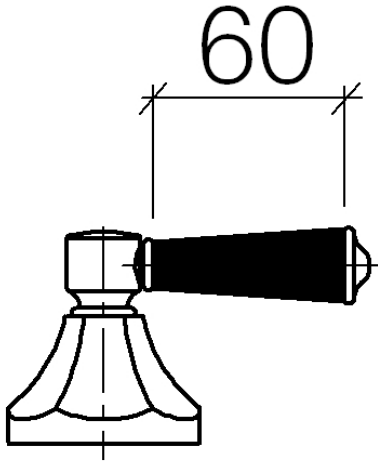

MADISON Bath shower set for bath rim or tile edge installation - Brushed Durabronz (23kt Gold)

MADISON

ST 030 100 3370

- spout: circular, air-enriched flow
- max. spout flow rate 23 l/min
- Hand shower: COMPACT RAIN, max. flow rate 6.8 l/min (at 3 bar)
- complete hand shower set with anti-scale system
- 225mm projection
- automatic bath/shower diverter
- height of mixer 185 mm
- height up to aerator 140 mm
- hole diameter valve 32 mm
- hole diameter spout 32 mm
- hole diameter for complete hand shower set 32 mm
- rosette for spout Ø 70mm
- rosette for complete hand shower set Ø 60mm
- rosette for deck valve Ø 60mm
- metal shower hose 1750mm with integrated anti-twist protection

ST 030 100 3370

ST 030 100 3370
Parts for other finishes can be found here: [Chrome](#)

- 225mm projection
- complete hand shower set: normal flow
- spout: circular, air-enriched flow
- complete hand shower set with anti-scale system
- automatic bath/shower diverter
- height of mixer 185 mm
- height up to aerator 140 mm
- hole diameter valve 32 mm
- hole diameter spout 32 mm
- hole diameter for complete hand shower set 32 mm
- rosette for spout Ø 70mm
- rosette for complete hand shower set Ø 60mm
- rosette for deck valve Ø 60mm
- metal shower hose 1750mm with integrated anti-twist protection
- max. spout flow rate 23 l/min
- max. flow for complete hand shower set 6.8 l/min