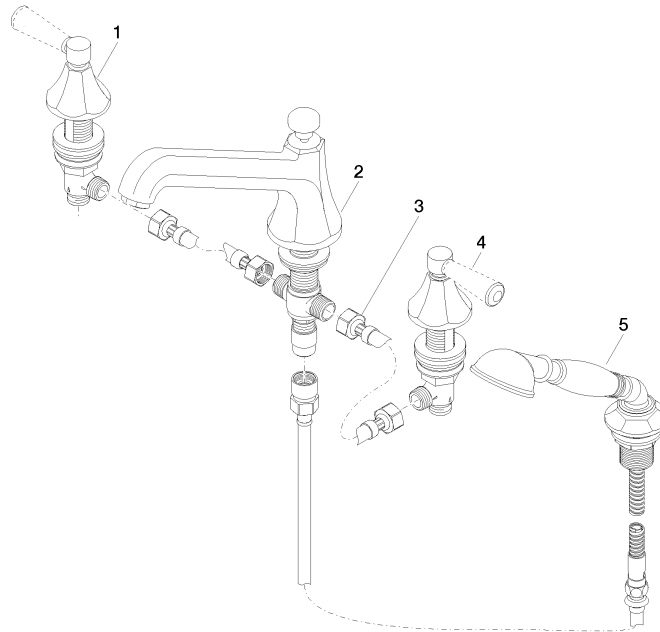

MADISON Bath shower set for bath rim or tile edge installation - Brushed Durabronz (23kt Gold)

MADISON

ST 030 100 3370

- spout: circular, air-enriched flow
- max. spout flow rate 23 l/min
- Hand shower: COMPACT RAIN, max. flow rate 6.8 l/min (at 3 bar)
- complete hand shower set with anti-scale system
- 225mm projection
- automatic bath/shower diverter
- height of mixer 185 mm
- height up to aerator 140 mm
- hole diameter valve 32 mm
- hole diameter spout 32 mm
- hole diameter for complete hand shower set 32 mm
- rosette for spout Ø 70mm
- rosette for complete hand shower set Ø 60mm
- rosette for deck valve Ø 60mm
- metal shower hose 1750mm with integrated anti-twist protection

ST 030 100 3370

ST 030 100 3370
Parts for other finishes can be found here: [Chrome](#)

- 225mm projection
- complete hand shower set: normal flow
- spout: circular, air-enriched flow
- complete hand shower set with anti-scale system
- automatic bath/shower diverter
- height of mixer 185 mm
- height up to aerator 140 mm
- hole diameter valve 32 mm
- hole diameter spout 32 mm
- hole diameter for complete hand shower set 32 mm
- rosette for spout Ø 70mm
- rosette for complete hand shower set Ø 60mm
- rosette for deck valve Ø 60mm
- metal shower hose 1750mm with integrated anti-twist protection
- max. spout flow rate 23 l/min
- max. flow for complete hand shower set 6.8 l/min

ST 030 100 3370
mm [inches]
1:10

Flow rate chart

Certificates

LGA_8028.

Belgaqua_21-380-
27_4.

ST 030 100 3370

Spare parts list

No.	Item Number	Name	Quantity used	Delivery time
1	20 000 370-28	side panel	1	60
2	13 502 380-28	spout	1	-
Spare part can no longer be ordered, please order the replacement item				
3	12 502 970 90	High pressure hose 1/2" x 1/2" x 400 mm -	2	2
4	20 000 371-28	side panel	1	60
5	27 703 370-28	shower set	1	-
Spare part can no longer be ordered, please order the replacement item				