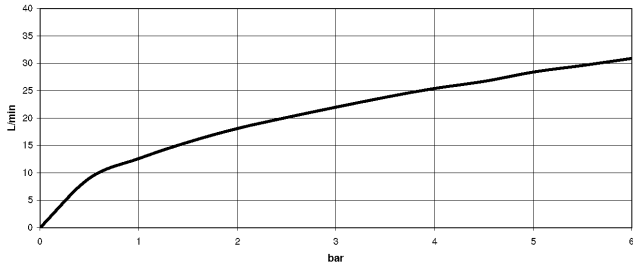

ST 030 100 3370
mm [inches]
1:10

Flow rate chart

Certificates

LGA_8028.

Belgaqua_21-380-
27_4.

ST 030 100 3370

Spare parts list

No.	Item Number	Name	Quantity used	Delivery time
1	20 000 370-28	side panel	1	60
2	13 502 380-28	spout	1	-
Spare part can no longer be ordered, please order the replacement item				
3	12 502 970 90	High pressure hose 1/2" x 1/2" x 400 mm -	2	2
4	20 000 371-28	side panel	1	60
5	27 703 370-28	shower set	1	-
Spare part can no longer be ordered, please order the replacement item				