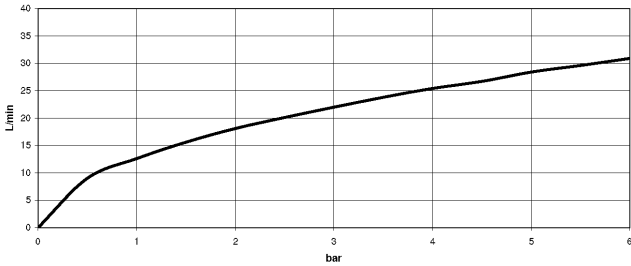

12 614 970 90

MADISON Bath shower set for bath rim or tile edge installation - Brushed Dark  
Platinum

---

MADISON

ST 030 100 3370

ST 030 100 3370  
mm [inches]  
1:10

**Flow rate chart**

**Certificates**