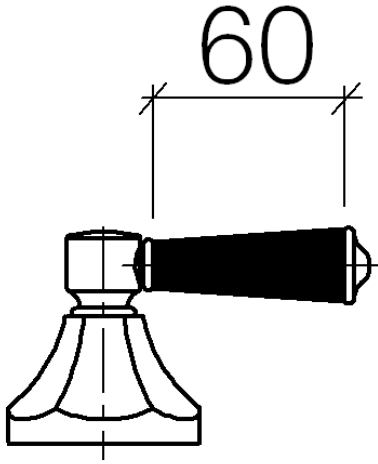

**MADISON Bath shower set for bath rim or tile edge installation - Brushed Dark Platinum**

MADISON

ST 030 100 3370

- spout: circular, air-enriched flow
- max. spout flow rate 23 l/min
- Hand shower: COMPACT RAIN, max. flow rate 6.8 l/min (at 3 bar)
- complete hand shower set with anti-scale system
- 225mm projection
- automatic bath/shower diverter
- height of mixer 185 mm
- height up to aerator 140 mm
- hole diameter valve 32 mm
- hole diameter spout 32 mm
- hole diameter for complete hand shower set 32 mm
- rosette for spout Ø 70mm
- rosette for complete hand shower set Ø 60mm
- rosette for deck valve Ø 60mm
- metal shower hose 1750mm with integrated anti-twist protection

ST 030 100 3370

ST 030 100 3370  
Parts for other  
finishes can be found  
here: [Chrome](#)

- 225mm projection
- complete hand shower set: normal flow
- spout: circular, air-enriched flow
- complete hand shower set with anti-scale system
- automatic bath/shower diverter
- height of mixer 185 mm
- height up to aerator 140 mm
- hole diameter valve 32 mm
- hole diameter spout 32 mm
- hole diameter for complete hand shower set 32 mm
- rosette for spout Ø 70mm
- rosette for complete hand shower set Ø 60mm
- rosette for deck valve Ø 60mm
- metal shower hose 1750mm with integrated anti-twist protection
- max. spout flow rate 23 l/min
- max. flow for complete hand shower set 6.8 l/min