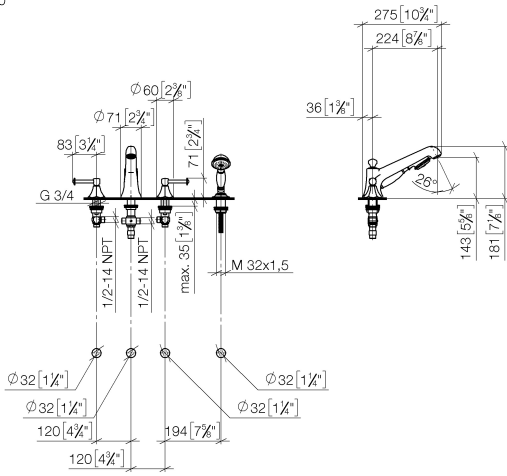

**MADISON Bath shower set for bath rim or tile edge installation - Brushed Dark Platinum**

MADISON

ST 030 100 3370

- spout: circular, air-enriched flow
- max. spout flow rate 23 l/min
- Hand shower: COMPACT RAIN, max. flow rate 6.8 l/min (at 3 bar)
- complete hand shower set with anti-scale system
- 225mm projection
- automatic bath/shower diverter
- height of mixer 185 mm
- height up to aerator 140 mm
- hole diameter valve 32 mm
- hole diameter spout 32 mm
- hole diameter for complete hand shower set 32 mm
- rosette for spout Ø 70mm
- rosette for complete hand shower set Ø 60mm
- rosette for deck valve Ø 60mm
- metal shower hose 1750mm with integrated anti-twist protection

ST 030 100 3370

ST 030 100 3370  
Parts for other  
finishes can be found  
here: [Chrome](#)

- 225mm projection
- complete hand shower set: normal flow
- spout: circular, air-enriched flow
- complete hand shower set with anti-scale system
- automatic bath/shower diverter
- height of mixer 185 mm
- height up to aerator 140 mm
- hole diameter valve 32 mm
- hole diameter spout 32 mm
- hole diameter for complete hand shower set 32 mm
- rosette for spout Ø 70mm
- rosette for complete hand shower set Ø 60mm
- rosette for deck valve Ø 60mm
- metal shower hose 1750mm with integrated anti-twist protection
- max. spout flow rate 23 l/min
- max. flow for complete hand shower set 6.8 l/min

12 614 970 90

MADISON Bath shower set for bath rim or tile edge installation - Brushed Dark  
Platinum

---

MADISON

ST 030 100 3370

ST 030 100 3370  
mm [inches]  
1:10

**Flow rate chart**

**Certificates**

LGA\_8028.

Belgaqua\_21-380-  
27\_4.

ST 030 100 3370

**Spare parts list**

No.	Item Number	Name	Quantity used	Delivery time
1	20 000 370-99	side panel	1	60
2	13 502 380-99	spout	1	60
3	12 502 970 90	High pressure hose 1/2" x 1/2" x 400 mm -	2	2
4	20 000 371-99	side panel	1	60
5	27 703 370-99	shower set	1	-