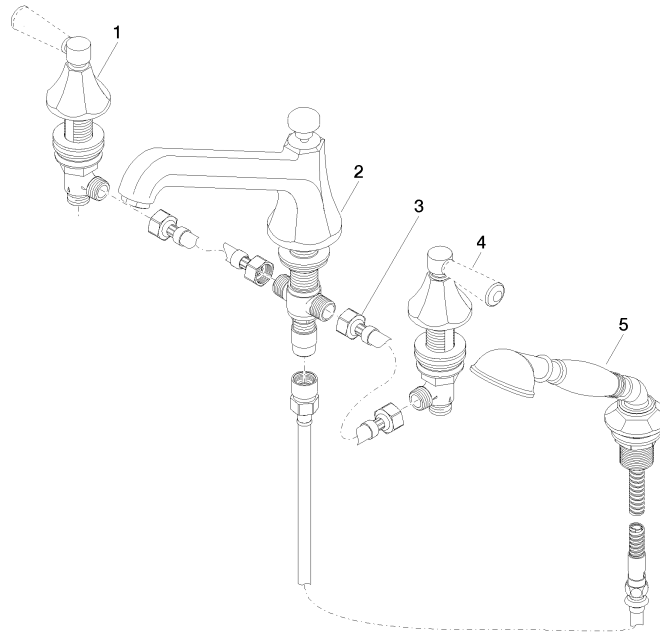

**MADISON Bath shower set for bath rim or tile edge installation - Brushed Dark Platinum**

MADISON

ST 030 100 3370

- spout: circular, air-enriched flow
- max. spout flow rate 23 l/min
- Hand shower: COMPACT RAIN, max. flow rate 6.8 l/min (at 3 bar)
- complete hand shower set with anti-scale system
- 225mm projection
- automatic bath/shower diverter
- height of mixer 185 mm
- height up to aerator 140 mm
- hole diameter valve 32 mm
- hole diameter spout 32 mm
- hole diameter for complete hand shower set 32 mm
- rosette for spout Ø 70mm
- rosette for complete hand shower set Ø 60mm
- rosette for deck valve Ø 60mm
- metal shower hose 1750mm with integrated anti-twist protection

ST 030 100 3370

ST 030 100 3370  
Parts for other  
finishes can be found  
here: [Chrome](#)

- 225mm projection
- complete hand shower set: normal flow
- spout: circular, air-enriched flow
- complete hand shower set with anti-scale system
- automatic bath/shower diverter
- height of mixer 185 mm
- height up to aerator 140 mm
- hole diameter valve 32 mm
- hole diameter spout 32 mm
- hole diameter for complete hand shower set 32 mm
- rosette for spout Ø 70mm
- rosette for complete hand shower set Ø 60mm
- rosette for deck valve Ø 60mm
- metal shower hose 1750mm with integrated anti-twist protection
- max. spout flow rate 23 l/min
- max. flow for complete hand shower set 6.8 l/min

12 614 970 90

MADISON Bath shower set for bath rim or tile edge installation - Brushed Dark  
Platinum

---

MADISON

ST 030 100 3370

ST 030 100 3370  
mm [inches]  
1:10

**Flow rate chart**

**Certificates**

LGA\_8028.

Belgaqua\_21-380-  
27\_4.

ST 030 100 3370

**Spare parts list**

No.	Item Number	Name	Quantity used	Delivery time
1	20 000 370-99	side panel	1	60
2	13 502 380-99	spout	1	60
3	12 502 970 90	High pressure hose 1/2" x 1/2" x 400 mm -	2	2
4	20 000 371-99	side panel	1	60
5	27 703 370-99	shower set	1	-