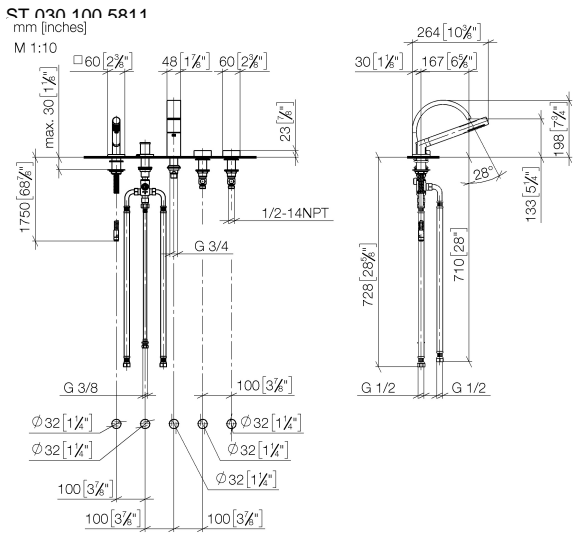

Flow rate chart

Certificates

IAPMO_4976 (6).

WRAS_2204011.

LGA_38123.

Belgaqua_21-380-27_4.