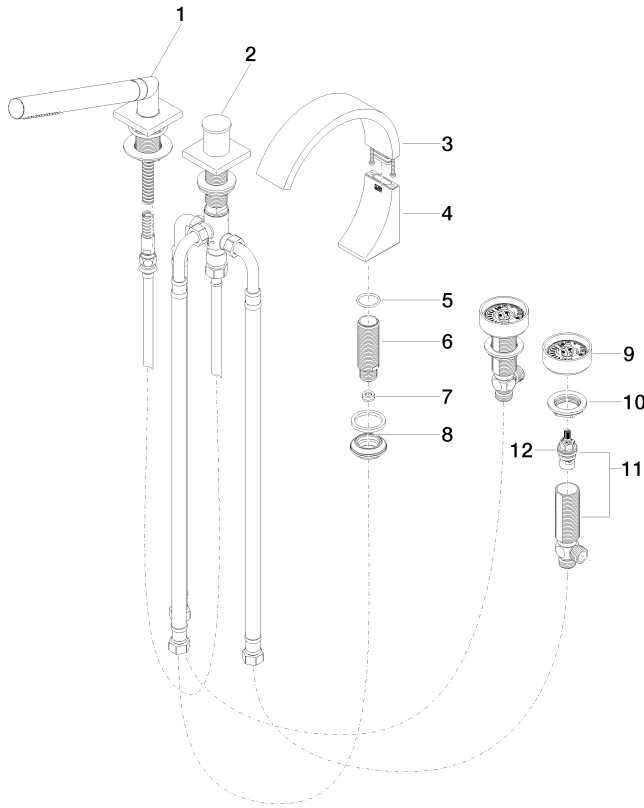

**CYO Five-hole bath mixer for bath rim or tile edge installation - Brushed Platinum**

CYO

ST 030 100 5811

- 167mm projection
- rectangular, air-enriched flow
- max. flow 23.8 l/min at 3 bar flow pressure
- Hand shower: COMPACT RAIN, max. flow rate 6.8 l/min (at 3 bar)
- complete hand shower set with anti-scale system
- height of mixer 198 mm
- height up to aerator 133 mm
- hole diameter spout 32 mm
- hole diameter valve 32 mm
- rosette for complete hand shower set 60 x 60mm
- handle Ø 60mm
- metal shower hose 1750mm with integrated anti-twist protection
- with hot / cold marking

CYO

ST 030 100 5811

**CYO Five-hole bath mixer for bath rim or tile edge installation - Brushed Platinum**

CYO

ST 030 100 5811

- 167mm projection
- rectangular, air-enriched flow
- height of mixer 198 mm
- height up to aerator 133 mm
- Hand shower: COMPACT RAIN, max. flow rate 6.8 l/min (at 3 bar)
- complete hand shower set with anti-scale system
- hole diameter spout 32 mm
- hole diameter valve 32 mm
- rosette for complete hand shower set 60 x 60mm
- handle Ø 60mm
- metal shower hose 1750mm with integrated anti-twist protection
- max. flow 23.8 l/min at 3 bar flow pressure

**Flow rate chart**

**Certificates**

IAPMO\_4976 (6).

WRAS\_2204011.

LGA\_38123.

Belgaqua\_21-380-27\_4.

ST 030 100 5R11  
Parts for other  
finishes can be found  
here: Chrome

**Spare parts list**

No.	Item Number	Name	Quantity used	Delivery time
1	27 702 980-06	Hand shower set for bath rim or tile edge installation - Brushed Platinum	1	10
2	29 140 670-06	Two-way diverter for bath rim or tile edge installation - Brushed Platinum	1	10
3	90 11 70 013 00-06	spout	1	10
4	90 19 70 011 00-06	connection	1	10
5	09 14 10 009 90	seal	1	2
6	09 30 01 117 90	connection	1	2
7	09 23 01 057 90	flow reducer	1	2
8	04 23 10 044 09 90	fixing set	1	2
9	90 18 40 291 01-06	handle	2	10
10	04 30 11 038 68 90	fixing set	1	2
11	04 17 11 055 41 90	side panel	2	2
12	90 90 03 239 00 90	top	2	2