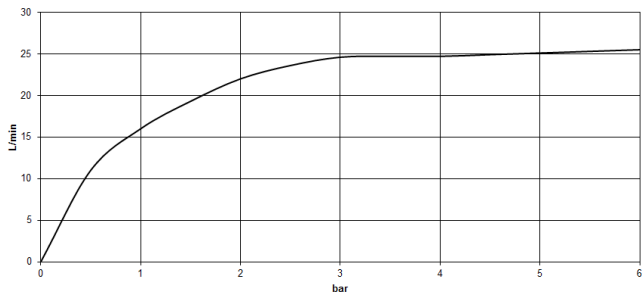

Flow rate chart

Certificates

IAPMO_4976 (6).

WRAS_2204011.

LGA_38123.

Belgaqua_21-380-27_4.