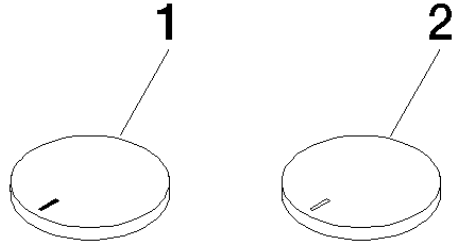

No.	Item Number	Name	Quantity used	Delivery time
1	27 702 980-06	Hand shower set for bath rim or tile edge installation - Brushed Platinum	1	10
2	29 140 670-06	Two-way diverter for bath rim or tile edge installation - Brushed Platinum	1	10
3	90 11 70 013 00-06	spout	1	10
4	90 19 70 011 00-06	connection	1	10
5	09 14 10 009 90	seal	1	2
6	09 30 01 117 90	connection	1	2
7	09 23 01 057 90	flow reducer	1	2
8	04 23 10 044 09 90	fixing set	1	2
9	90 18 40 291 01-06	handle	2	10
10	04 30 11 038 68 90	fixing set	1	2
11	04 17 11 055 41 90	side panel	2	2
12	90 90 03 239 00 90	top	2	2

**CYO Five-hole bath mixer for bath rim or tile edge installation - Brushed  
Platinum**

CYO

ST 030 100 5811

- with hot / cold marking
- for three-hole basin mixers and five-hole bath mixers

	Brushed Platinum	11 283 811-06
	Chrome	11 283 811-00
	Platinum	11 283 811-08
	Durabress (23kt Gold)	11 283 811-09
	Dark Chrome	11 283 811-19
	Brushed Durabress (23kt Gold)	11 283 811-28
	Brushed Champagne (22kt Gold)	11 283 811-46
	Champagne (22kt Gold)	11 283 811-47
	Brushed Dark Platinum	11 283 811-99

CYO Five-hole bath mixer for bath rim or tile edge installation - Brushed  
Platinum

---

CYO

ST 030 100 5811

CYO Five-hole bath mixer for bath rim or tile edge installation - Brushed  
Platinum

---

CYO

ST 030 100 5811

**CYO Five-hole bath mixer for bath rim or tile edge installation - Brushed  
Platinum**

CYO

ST 030 100 5811  
Parts for other  
finishes can be found  
here: Chrome

**Spare parts list**

No.	Item Number	Name	Quantity used	Delivery time
1	11 183 811-06	CYO Handle insert hot - Brushed Platinum	1	10
2	11 184 811-06	CYO Handle insert cold - Brushed Platinum	1	10