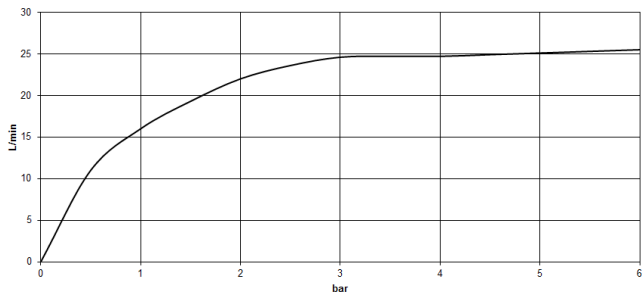

Flow rate chart

Certificates

WRAS_2204011.   LGA_38123.   Belgaqua_21-380-27_4.