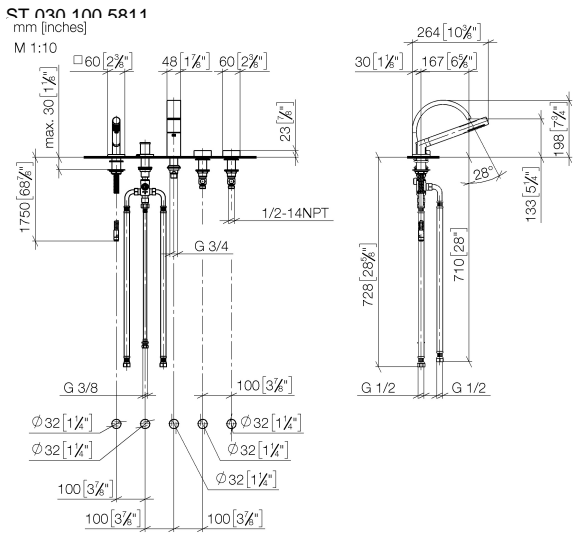

Flow rate chart

Certificates

WRAS_2204011.   LGA_38123.   Belgaqua_21-380-27_4.