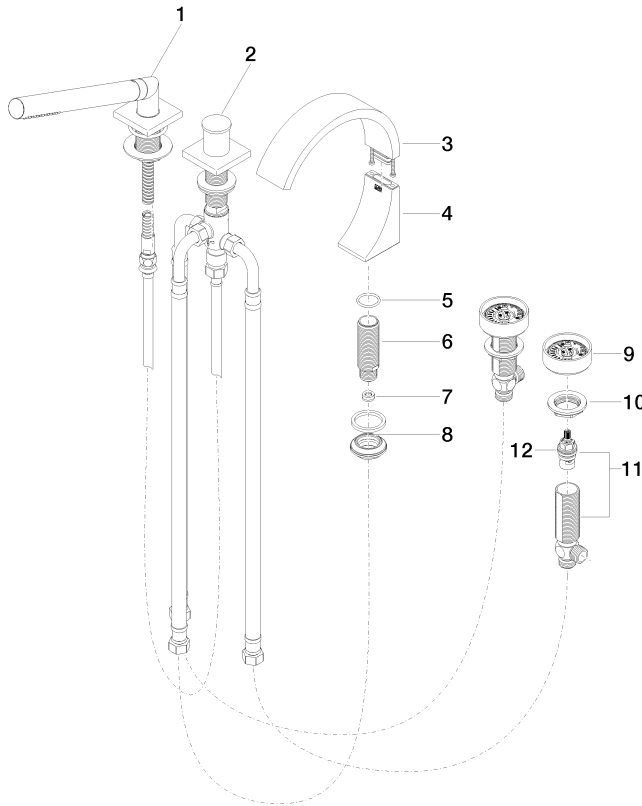

CYO

ST 030 100 5811

**CYO Five-hole bath mixer for bath rim or tile edge installation - Brushed
Durabron (23kt Gold)**

CYO

ST 030 100 5811

- 167mm projection
- rectangular, air-enriched flow
- height of mixer 198 mm
- height up to aerator 133 mm
- Hand shower: COMPACT RAIN, max. flow rate 6.8 l/min (at 3 bar)
- complete hand shower set with anti-scale system
- hole diameter spout 32 mm
- hole diameter valve 32 mm
- rosette for complete hand shower set 60 x 60mm
- handle Ø 60mm
- metal shower hose 1750mm with integrated anti-twist protection
- max. flow 23.8 l/min at 3 bar flow pressure

Flow rate chart

Certificates

WRAS_2204011. LGA_38123. Belgaqua_21-380-27_4.

CYO Five-hole bath mixer for bath rim or tile edge installation - Brushed Durabron (23kt Gold)

CYO

ST 030 100 5R11
Parts for other
finishes can be found
here: Chrome

Spare parts list

No.	Item Number	Name	Quantity used	Delivery time
1	27 702 980-28	Hand shower set for bath rim or tile edge installation - Brushed Durabron (23kt Gold)	1	20
2	29 140 670-28	Two-way diverter for bath rim or tile edge installation - Brushed Durabron (23kt Gold)	1	20
3	90 11 70 013 00-28	spout	1	20
4	90 19 70 011 00-28	connection	1	20
5	09 14 10 009 90	seal	1	2
6	09 30 01 117 90	connection	1	2
7	09 23 01 057 90	flow reducer	1	2
8	04 23 10 044 09 90	fixing set	1	2
9	90 18 40 291 01-28	handle	2	20
10	04 30 11 038 68 90	fixing set	1	2
11	04 17 11 055 41 90	side panel	2	2
12	90 90 03 239 00 90	top	2	2