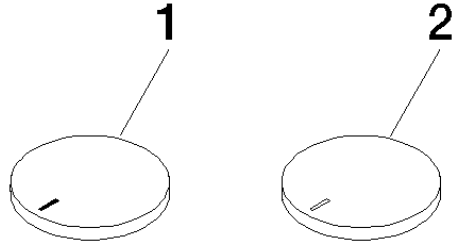

Flow rate chart

ST 030 100 5811

Spare parts list

No.	Item Number	Name	Quantity used	Delivery time
1	27 702 980-46	Hand shower set for bath rim or tile edge installation - Brushed Champagne (22kt Gold)	1	30
2	29 140 670-46	Two-way diverter for bath rim or tile edge installation - Brushed Champagne (22kt Gold)	1	30
3	90 11 70 013 00-46	spout	1	30
4	90 19 70 011 00-46	connection	1	30
5	09 14 10 009 90	seal	1	2
6	09 30 01 117 90	connection	1	2
7	09 23 01 057 90	flow reducer	1	2
8	04 23 10 044 09 90	fixing set	1	2
9	90 18 40 291 01-46	handle	2	30
10	04 30 11 038 68 90	fixing set	1	2
11	04 17 11 055 41 90	side panel	2	2
12	90 90 03 239 00 90	top	2	2

**CYO Five-hole bath mixer for bath rim or tile edge installation - Brushed
Champagne (22kt Gold)**

CYO

ST 030 100 5811

- with hot / cold marking
- for three-hole basin mixers and five-hole bath mixers

	Brushed Champagne (22kt Gold)	11 283 811-46
	Chrome	11 283 811-00
	Brushed Platinum	11 283 811-06
	Platinum	11 283 811-08
	Durabress (23kt Gold)	11 283 811-09
	Dark Chrome	11 283 811-19
	Brushed Durabress (23kt Gold)	11 283 811-28
	Champagne (22kt Gold)	11 283 811-47
	Brushed Dark Platinum	11 283 811-99

CYO Five-hole bath mixer for bath rim or tile edge installation - Brushed
Champagne (22kt Gold)

CYO

ST 030 100 5811

CYO Five-hole bath mixer for bath rim or tile edge installation - Brushed
Champagne (22kt Gold)

CYO

ST 030 100 5811

**CYO Five-hole bath mixer for bath rim or tile edge installation - Brushed
Champagne (22kt Gold)**

CYO

ST 030 100 5811
Parts for other
finishes can be found
here: Chrome

Spare parts list