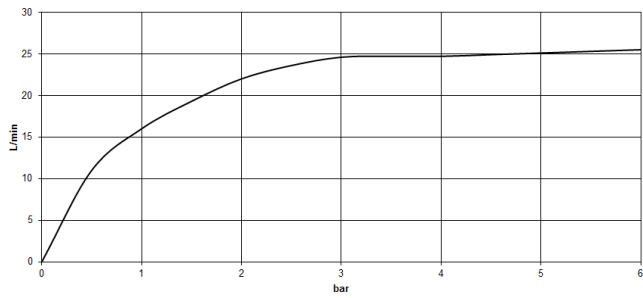

Flow rate chart

ST 030 100 5811

Spare parts list

No.	Item Number	Name	Quantity used	Delivery time
1	27 702 980-46	Hand shower set for bath rim or tile edge installation - Brushed Champagne (22kt Gold)	1	30
2	29 140 670-46	Two-way diverter for bath rim or tile edge installation - Brushed Champagne (22kt Gold)	1	30
3	90 11 70 013 00-46	spout	1	30
4	90 19 70 011 00-46	connection	1	30
5	09 14 10 009 90	seal	1	2
6	09 30 01 117 90	connection	1	2
7	09 23 01 057 90	flow reducer	1	2
8	04 23 10 044 09 90	fixing set	1	2
9	90 18 40 291 01-46	handle	2	30
10	04 30 11 038 68 90	fixing set	1	2
11	04 17 11 055 41 90	side panel	2	2
12	90 90 03 239 00 90	top	2	2