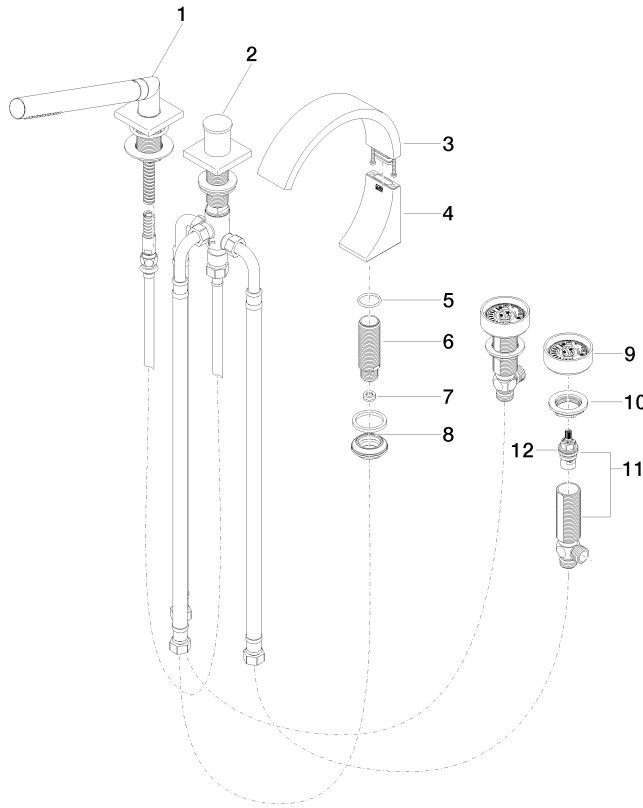

**CYO Five-hole bath mixer for bath rim or tile edge installation - Brushed
Champagne (22kt Gold)**

CYO

ST 030 100 5811

- 167mm projection
- rectangular, air-enriched flow
- max. flow 23.8 l/min at 3 bar flow pressure
- Hand shower: COMPACT RAIN, max. flow rate 6.8 l/min (at 3 bar)
- complete hand shower set with anti-scale system
- height of mixer 198 mm
- height up to aerator 133 mm
- hole diameter spout 32 mm
- hole diameter valve 32 mm
- rosette for complete hand shower set 60 x 60mm
- handle Ø 60mm
- metal shower hose 1750mm with integrated anti-twist protection
- with hot / cold marking

CYO

ST 030 100 5811

CYO Five-hole bath mixer for bath rim or tile edge installation - Brushed
Champagne (22kt Gold)

CYO

ST 030 100 5811

**CYO Five-hole bath mixer for bath rim or tile edge installation - Brushed
Champagne (22kt Gold)**

Flow rate chart

ST 030 100 5811

Spare parts list

No.	Item Number	Name	Quantity used	Delivery time
1	27 702 980-46	Hand shower set for bath rim or tile edge installation - Brushed Champagne (22kt Gold)	1	30
2	29 140 670-46	Two-way diverter for bath rim or tile edge installation - Brushed Champagne (22kt Gold)	1	30
3	90 11 70 013 00-46	spout	1	30
4	90 19 70 011 00-46	connection	1	30
5	09 14 10 009 90	seal	1	2
6	09 30 01 117 90	connection	1	2
7	09 23 01 057 90	flow reducer	1	2
8	04 23 10 044 09 90	fixing set	1	2
9	90 18 40 291 01-46	handle	2	30
10	04 30 11 038 68 90	fixing set	1	2
11	04 17 11 055 41 90	side panel	2	2
12	90 90 03 239 00 90	top	2	2