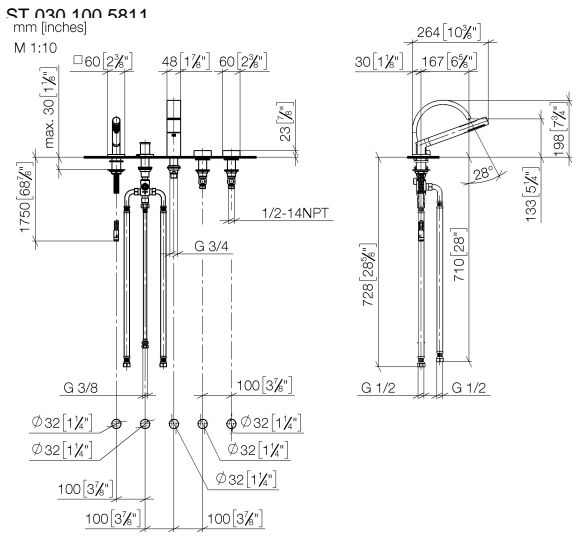

**CYO Five-hole bath mixer for bath rim or tile edge installation - Brushed
Champagne (22kt Gold)**

CYO

ST 030 100 5811

- 167mm projection
- rectangular, air-enriched flow
- max. flow 23.8 l/min at 3 bar flow pressure
- Hand shower: COMPACT RAIN, max. flow rate 6.8 l/min (at 3 bar)
- complete hand shower set with anti-scale system
- height of mixer 198 mm
- height up to aerator 133 mm
- hole diameter spout 32 mm
- hole diameter valve 32 mm
- rosette for complete hand shower set 60 x 60mm
- handle Ø 60mm
- metal shower hose 1750mm with integrated anti-twist protection
- with hot / cold marking

CYO

ST 030 100 5811

CYO Five-hole bath mixer for bath rim or tile edge installation - Brushed
Champagne (22kt Gold)

CYO

ST 030 100 5811

**CYO Five-hole bath mixer for bath rim or tile edge installation - Brushed
Champagne (22kt Gold)**

Flow rate chart

ST 030 100 5811

Spare parts list

No.	Item Number	Name	Quantity used	Delivery time
1	27 702 980-46	Hand shower set for bath rim or tile edge installation - Brushed Champagne (22kt Gold)	1	30
2	29 140 670-46	Two-way diverter for bath rim or tile edge installation - Brushed Champagne (22kt Gold)	1	30
3	90 11 70 013 00-46	spout	1	30
4	90 19 70 011 00-46	connection	1	30
5	09 14 10 009 90	seal	1	2
6	09 30 01 117 90	connection	1	2
7	09 23 01 057 90	flow reducer	1	2
8	04 23 10 044 09 90	fixing set	1	2
9	90 18 40 291 01-46	handle	2	30
10	04 30 11 038 68 90	fixing set	1	2
11	04 17 11 055 41 90	side panel	2	2
12	90 90 03 239 00 90	top	2	2