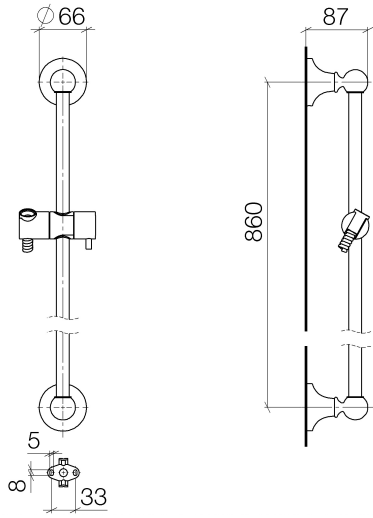

ST 050 200 1360

- slide bar
- Pipe diameter 18 mm
- rosette Ø 60 mm
- gauge 850 mm
- metal shower hose 1750mm with integrated anti-twist protection
- shower hose connector 1/2"
- COMPACT RAIN, max. flow rate 9 l/min (at 3 bar)
- spray head Ø 64mm
- This product can help a building meet the requirements of Green Building Rating Systems, e.g. LEED®, BREEAM®, DGNB

ST 050 200 1360

- slide bar
- Pipe diameter 18 mm
- rosette Ø 60 mm
- gauge 850 mm
- metal shower hose 1750mm with integrated anti-twist protection
- shower hose connector 1/2"
- WRAS 2009048

This article does not include a hand shower!

Required miscellaneous

	MADISON Hand shower - Chrome •spray head Ø 95mm •Hand shower see page {PAGE} •Three settings: COMPACT RAIN, COMPACT SOFT FLOW, COMPACT AQUAPRESSURE FLOW, max. flow rate l/min (at 3 bar)	28 002 978-00
---	---	---------------

Certificates

WRAS_2009048. IAPMO_4976 (4).

ST 050 200 1360

Spare parts list

No.	Item Number	Name	Quantity used	Delivery time
1	90 17 20 708 00 90	fixing set	2	2
2	09 30 30 048 90	screw	2	2
3	09 17 20 016-00	holder	2	10
4	09 31 11 144 90	pin	2	2
5	09 31 11 002 90	pin	2	2
6	09 21 40 020-00	connection	2	60
7	09 18 40 009 90	sleeve	2	2
8	08 28 22 596-00	pipe	1	10
9	12 580 970-00	Slide unit - Chrome	1	10
10	28 204 970-00	Metal shower hose 1/2" x 1/2" x 1750 mm - Chrome	1	2