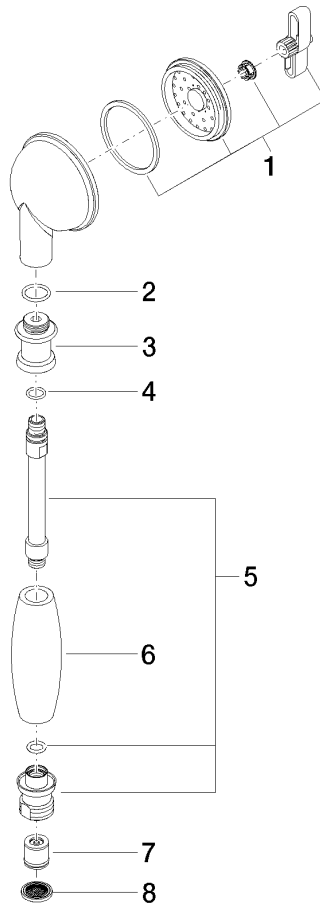

ST 050 200 1360

Spare parts list

No.	Item Number	Name	Quantity used	Delivery time
1	90 12 01 010 00 90	set	1	2
2	09 14 10 069 90	seal	1	2
3	09 24 04 059 20-00	nipple	1	10
4	09 14 10 042 90	seal	1	2
5	90 28 22 033 00-00	insert	1	10
6	11 167 820 60	handle	1	2
7	09 23 01 077 90	flow reducer	1	2
8	09 23 01 039 90	sieve	1	2