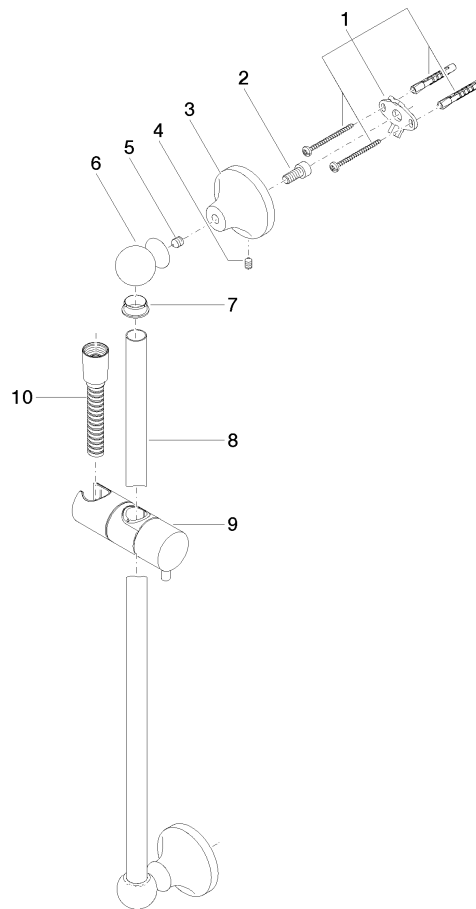

ST 050 200 1360

- slide bar
- Pipe diameter 18 mm
- rosette Ø 60 mm
- gauge 850 mm
- metal shower hose 1750mm with integrated anti-twist protection
- shower hose connector 1/2"
- WRAS 2009048

This article does not include a hand shower!

Required miscellaneous

	MADISON Hand shower FlowReduce - Chrome •spray head Ø 95mm •Hand shower see page {PAGE} •Three settings: COMPACT RAIN, COMPACT SOFT FLOW, COMPACT AQUAPRESSURE FLOW, max. flow rate l/min (at 3 bar)	28 002 978-00 0010
---	--	-----------------------

Required miscellaneous

	MADISON Hand shower - Chrome •spray head Ø 95mm •Hand shower see page {PAGE} •Three settings: COMPACT RAIN, COMPACT SOFT FLOW, COMPACT AQUAPRESSURE FLOW, max. flow rate l/min (at 3 bar)	28 002 978-00
---	---	---------------

Certificates

WRAS_2009048. IAPMO_4976 (4).

ST 050 200 1360

Spare parts list

No.	Item Number	Name	Quantity used	Delivery time
1	90 17 20 708 00 90	fixing set	2	2
2	09 30 30 048 90	screw	2	2
3	09 17 20 016-00	holder	2	10
4	09 31 11 144 90	pin	2	2
5	09 31 11 002 90	pin	2	2
6	09 21 40 020-00	connection	2	60
7	09 18 40 009 90	sleeve	2	2
8	08 28 22 596-00	pipe	1	10
9	12 580 970-00	Slide unit - Chrome	1	10
10	28 204 970-00	Metal shower hose 1/2" x 1/2" x 1750 mm - Chrome	1	2