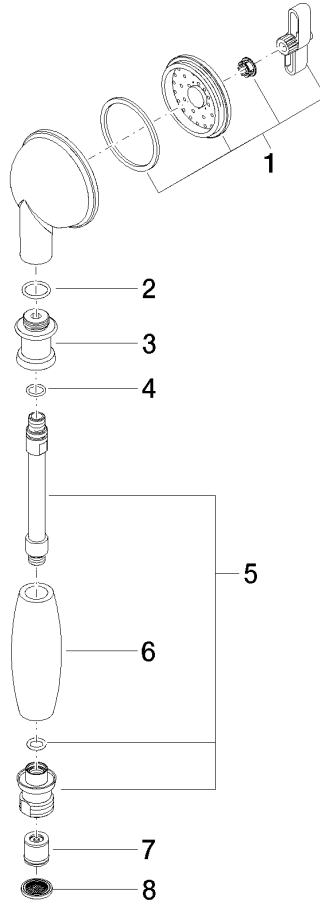

ST 050 200 1360

- slide bar
- Pipe diameter 18 mm
- rosette Ø 60 mm
- gauge 850 mm
- metal shower hose 1750mm with integrated anti-twist protection
- shower hose connector 1/2"
- COMPACT RAIN, max. flow rate 9 l/min (at 3 bar)
- spray head Ø 64mm
- This product can help a building meet the requirements of Green Building Rating Systems, e.g. LEED®, BREEAM®, DGNB

Spare parts list

No.	Item Number	Name	Quantity used	Delivery time
1	90 12 01 010 00 90	set	1	2
2	09 14 10 069 90	seal	1	2
3	09 24 04 059 20-28	nipple	1	20
4	09 14 10 042 90	seal	1	2
5	90 28 22 033 00-28	insert	1	20
6	11 167 820 60	handle	1	2
7	09 23 01 077 90	flow reducer	1	2
8	09 23 01 039 90	sieve	1	2

ST 050 200 1360

- slide bar
- Pipe diameter 18 mm
- rosette Ø 60 mm
- gauge 850 mm
- metal shower hose 1750mm with integrated anti-twist protection
- shower hose connector 1/2"
- WRAS 2009048

This article does not include a hand shower!

No.	Item Number	Name	Quantity used	Delivery time
1	90 17 20 708 00 90	fixing set	2	2
2	09 30 30 048 90	screw	2	2
3	09 17 20 016-28	holder	2	60
4	09 31 11 144 90	pin	2	2
5	09 31 11 002 90	pin	2	2
6	09 21 40 020-28	connection	2	20
7	09 18 40 009 90	sleeve	2	2
8	08 28 22 596-28	pipe	1	20
9	12 580 970-28	Slide unit - Brushed Durabron (23kt Gold)	1	20
10	28 204 970-28	Metal shower hose 1/2" x 1/2" x 1750 mm - Brushed Durabron (23kt Gold)	1	2