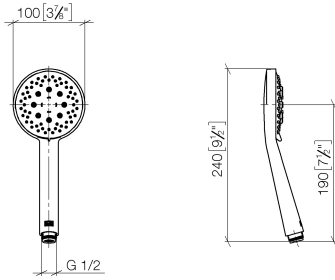

ST 050 201 5660

Fits: TARA, META

- slide bar
- Pipe diameter 18 mm
- rosette Ø 55 mm
- gauge 800 mm
- metal shower hose 1750mm with integrated anti-twist protection
- shower hose connector 3/8"
- Three or five settings: COMPACT RAIN, COMPACT SOFT FLOW, COMPACT AQUAPRESSURE FLOW, max. flow rate 15 l/min (at 3 bar)
- Function from: 7 l/min
- spray head Ø 100mm

## Shower set - Chrome

TARA

ST 050 201 5660

---

ST 050 201 5660

Fits: TARA, META

- slide bar
- Pipe diameter 18 mm
- rosette Ø 55 mm
- gauge 800 mm
- metal shower hose 1750mm with integrated anti-twist protection
- shower hose connector 3/8"
- WRAS 2009048

## Shower set - Chrome

TARA

ST 050 201 5660

---

## Shower set - Chrome

TARA

ST 050 201 5660

---

ST 050 201 5660

mm [inches]

Flow rate chart

Certificates