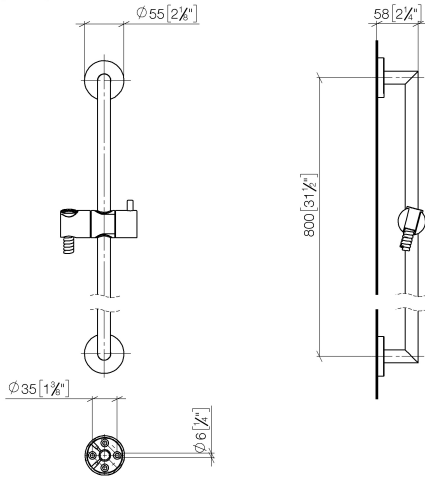

ST 050 201 5660

Fits: TARA, META

- slide bar
- Pipe diameter 18 mm
- rosette Ø 55 mm
- gauge 800 mm
- metal shower hose 1750mm with integrated anti-twist protection
- shower hose connector 3/8"
- Three or five settings: COMPACT RAIN, COMPACT SOFT FLOW, COMPACT AQUAPRESSURE FLOW, max. flow rate 15 l/min (at 3 bar)
- Function from: 7 l/min
- spray head Ø 100mm

## Shower set - Chrome

TARA

ST 050 201 5660

---

ST 050 201 5660

Fits: TARA, META

- slide bar
- Pipe diameter 18 mm
- rosette Ø 55 mm
- gauge 800 mm
- metal shower hose 1750mm with integrated anti-twist protection
- shower hose connector 3/8"
- WRAS 2009048

## Shower set - Chrome

TARA

ST 050 201 5660

---

ST 050 201 5660

mm [inches]

Certificates

WRAS\_2009048. ACS\_20 ACC LY 738. IAPMO\_4976 (4).

ST 050 201 5660

Spare parts list

No.	Item Number	Name	Quantity used	Delivery time
1	05 17 62 500 00 90	fixing set	2	2
2	90 14 10 032 00 90	seal	2	2
3	08 27 62 500-00	rosette	2	10
4	05 28 22 590 01-00	bar	1	10
5	12 580 970-00	Slide unit - Chrome	1	10
6	28 322 970-00	Metal shower hose 1/2" x 3/8" x 1750 mm - Chrome	1	2