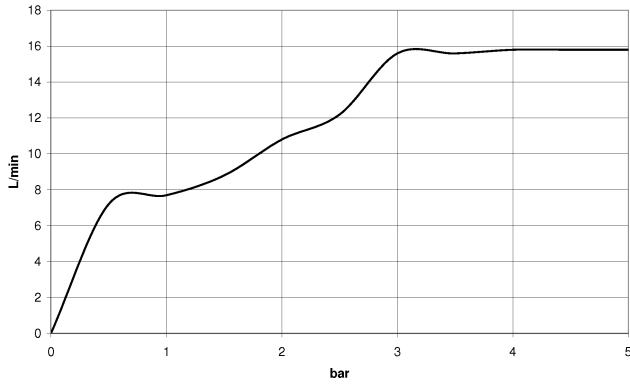

## Shower set - Chrome

TARA

ST 050 201 5660

---

ST 050 201 5660

mm [inches]

Flow rate chart

Certificates