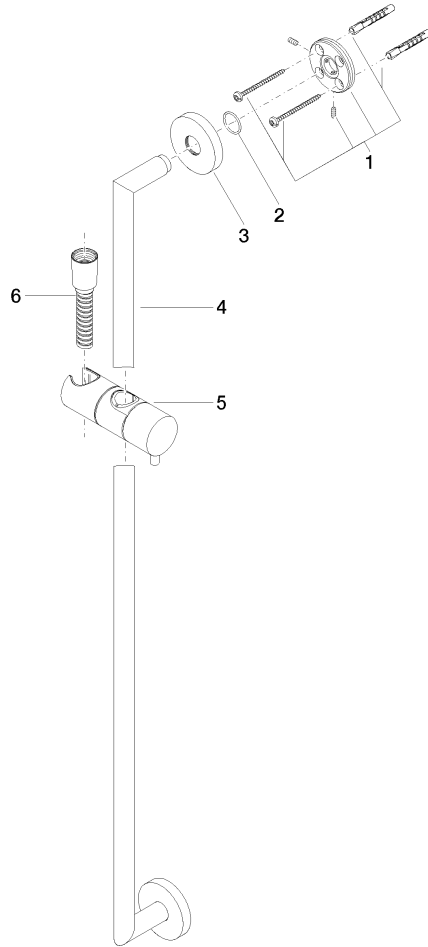

ST 050 201 5660

Fits: TARA, META

- slide bar
- Pipe diameter 18 mm
- rosette Ø 55 mm
- gauge 800 mm
- metal shower hose 1750mm with integrated anti-twist protection
- shower hose connector 3/8"
- Three or five settings: COMPACT RAIN, COMPACT SOFT FLOW, COMPACT AQUAPRESSURE FLOW, max. flow rate 15 l/min (at 3 bar)
- Function from: 7 l/min
- spray head Ø 100mm

## Shower set - Chrome

TARA

ST 050 201 5660

---

ST 050 201 5660

Fits: TARA, META

- slide bar
- Pipe diameter 18 mm
- rosette Ø 55 mm
- gauge 800 mm
- metal shower hose 1750mm with integrated anti-twist protection
- shower hose connector 3/8"
- WRAS 2009048

## Shower set - Chrome

TARA

ST 050 201 5660

---

ST 050 201 5660

mm [inches]

Certificates

WRAS\_2009048. ACS\_20 ACC LY 738. IAPMO\_4976 (4).

ST 050 201 5660

Spare parts list

No.	Item Number	Name	Quantity used	Delivery time
1	05 17 62 500 00 90	fixing set	2	2
2	90 14 10 032 00 90	seal	2	2
3	08 27 62 500-00	rosette	2	10
4	05 28 22 590 01-00	bar	1	10
5	12 580 970-00	Slide unit - Chrome	1	10
6	28 322 970-00	Metal shower hose 1/2" x 3/8" x 1750 mm - Chrome	1	2