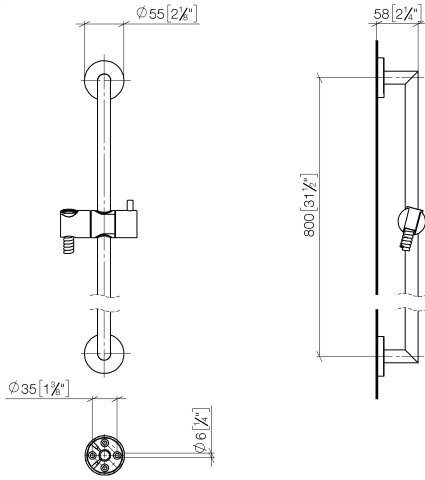

ST 050 201 5660

Fits: TARA, META

- slide bar
- Pipe diameter 18 mm
- rosette Ø 55 mm
- gauge 800 mm
- metal shower hose 1750mm with integrated anti-twist protection
- shower hose connector 3/8"
- Three or five settings: COMPACT RAIN, COMPACT SOFT FLOW, COMPACT AQUAPRESSURE FLOW, max. flow rate 15 l/min (at 3 bar)
- Function from: 7 l/min
- spray head Ø 100mm

## Shower set - Light Gold

TARA

ST 050 201 5660

---

ST 050 201 5660

Fits: TARA, META

- slide bar
- Pipe diameter 18 mm
- rosette Ø 55 mm
- gauge 800 mm
- metal shower hose 1750mm with integrated anti-twist protection
- shower hose connector 3/8"
- WRAS 2009048

Required miscellaneous

**Concealed wall elbow -** 35 085 970 90  
 •min. recess depth 90 mm  
 •max. recess depth 163 mm

Required miscellaneous

**Wall elbow - Light Gold** 28 450 625-26

Required miscellaneous

**Slide unit - Light Gold** 12 580 970-26

Required miscellaneous

**Hand shower FlowReduce - Light Gold** 28 018 979-26  
 0010

ST 050 201 5660

mm [inches]

Spare parts list

No.	Item Number	Name	Quantity used	Delivery time
1	05 17 62 500 00 90	fixing set	2	2
2	90 14 10 032 00 90	seal	2	2
3	08 27 62 500-26	rosette	2	60
4	05 28 22 590 01-26	bar	1	60
5	12 580 970-26	Slide unit - Light Gold	1	30
6	28 322 970-26	Metal shower hose 1/2" x 3/8" x 1750 mm - Light Gold	1	30