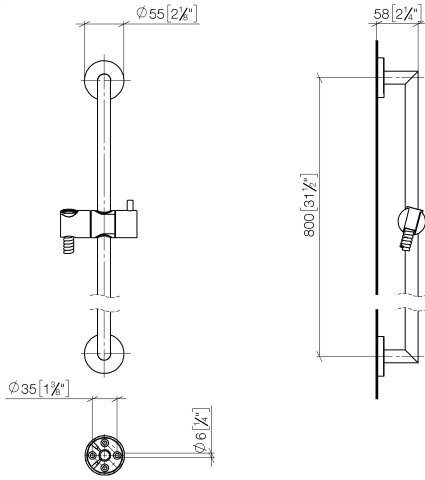

ST 050 201 5660

Fits: TARA, META

- slide bar
- Pipe diameter 18 mm
- rosette Ø 55 mm
- gauge 800 mm
- metal shower hose 1750mm with integrated anti-twist protection
- shower hose connector 3/8"
- Three or five settings: COMPACT RAIN, COMPACT SOFT FLOW, COMPACT AQUAPRESSURE FLOW, max. flow rate 15 l/min (at 3 bar)
- Function from: 7 l/min
- spray head Ø 100mm

Fits: TARA, META

- slide bar
- Pipe diameter 18 mm
- rosette Ø 55 mm
- gauge 800 mm
- metal shower hose 1750mm with integrated anti-twist protection
- shower hose connector 3/8"
- WRAS 2009048

This article does not include a hand shower!

ST 050 201 5660

mm [inches]

ST 050 201 5660

Spare parts list

No.	Item Number	Name	Quantity used	Delivery time
1	05 17 62 500 00 90	fixing set	2	2
2	90 14 10 032 00 90	seal	2	2
3	08 27 62 500-27	rosette	2	60
4	05 28 22 590 01-27	bar	1	60
5	12 580 970-27	Slide unit - Brushed Light Gold	1	30
6	28 322 970-27	Metal shower hose 1/2" x 3/8" x 1750 mm - Brushed Light Gold	1	30

ST 050 201 5660

- Three or five settings: COMPACT RAIN, COMPACT SOFT FLOW, COMPACT AQUAPRESSURE FLOW, max. flow rate 15 l/min (at 3 bar)
- with anti-scale system
- spray head Ø 100mm
- 1/2" connection
- WRAS 2210003
- Function from: 7 l/min