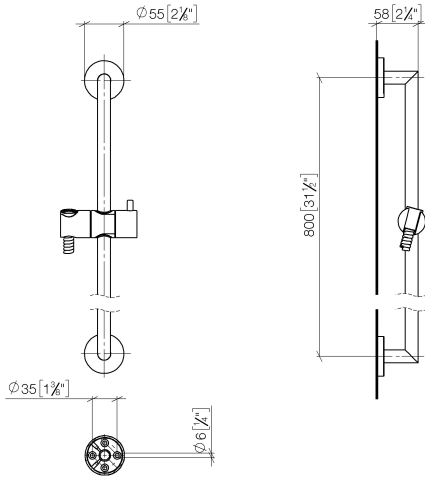

ST 050 201 5660

mm [inches]

Certificates

WRAS_2009048. ACS_20 ACC LY 738. IAPMO_4976 (4).