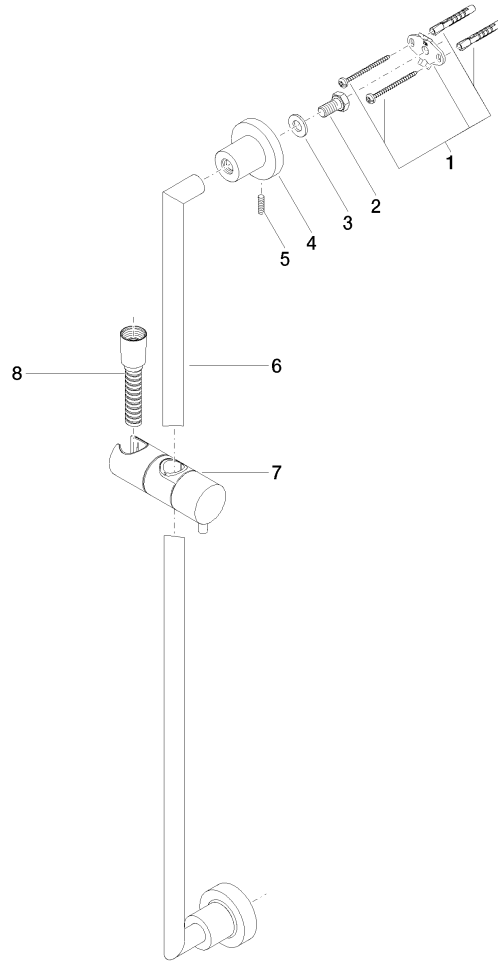

ST 050 203 1892

- slide bar
- Pipe diameter 18 mm
- rosettes Ø 55 mm
- gauge 800 mm
- metal shower hose 1750mm with integrated anti-twist protection
- shower hose connector 3/8"
- Three or five settings: COMPACT RAIN, COMPACT SOFT FLOW, COMPACT AQUAPRESSURE FLOW, max. flow rate 15 l/min (at 3 bar)
- Function from: 7 l/min
- spray head Ø 100mm

- slide bar
- Pipe diameter 18 mm
- rosettes Ø 55 mm
- gauge 800 mm
- metal shower hose 1750mm with integrated anti-twist protection
- shower hose connector 3/8"
- WRAS 2009048

This article does not include a hand shower!

ST 050 203 1892

Certificates

WRAS_2009048. ACS_20 ACC LY 738. IAPMO_4976 (1).

Spare parts list

No.	Item Number	Name	Quantity used	Delivery time
1	05 17 20 739 00 90	fixing set	2	2
2	09 30 30 071 90	screw	2	2
3	09 30 11 046 90	disc	2	2
4	08 17 89 505-00	holder	2	10
5	04 31 11 113 00 90	pin	2	2
6	05 28 22 590 00-00	bar	1	10
7	12 580 970-00	Slide unit - Chrome	1	10
8	28 322 970-00	Metal shower hose 1/2" x 3/8" x 1750 mm - Chrome	1	2