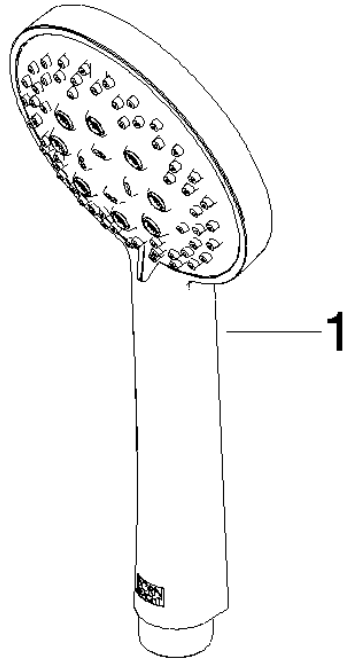

ST 050 203 1892

- slide bar
- Pipe diameter 18 mm
- rosettes Ø 55 mm
- gauge 800 mm
- metal shower hose 1750mm with integrated anti-twist protection
- shower hose connector 3/8"
- Three or five settings: COMPACT RAIN, COMPACT SOFT FLOW, COMPACT AQUAPRESSURE FLOW, max. flow rate 15 l/min (at 3 bar)
- Function from: 7 l/min
- spray head Ø 100mm

TARA Shower set - Chrome

TARA

ST 050 203 1892

TARA Shower set - Chrome

TARA

ST 050 203 1892

TARA Shower set - Chrome

TARA

ST 050 203 1892

ST 050 203 1892

mm [inches]

Flow rate chart

Certificates

LGA_29984.

DVGW_DW-
6517DN0129.

WRAS_2210003.

Spare parts list

No.	Item Number	Name	Quantity used	Delivery time
1	09 23 01 039 90	sieve	1	2