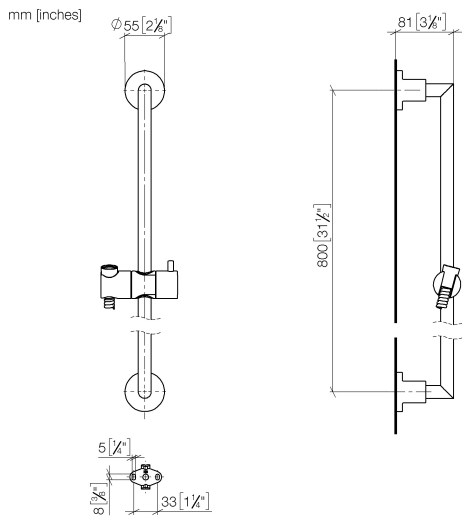

ST 050 203 1892

- slide bar
- Pipe diameter 18 mm
- rosettes Ø 55 mm
- gauge 800 mm
- metal shower hose 1750mm with integrated anti-twist protection
- shower hose connector 3/8"
- Three or five settings: COMPACT RAIN, COMPACT SOFT FLOW, COMPACT AQUAPRESSURE FLOW, max. flow rate 15 l/min (at 3 bar)
- Function from: 7 l/min
- spray head Ø 100mm

- slide bar
- Pipe diameter 18 mm
- rosettes Ø 55 mm
- gauge 800 mm
- metal shower hose 1750mm with integrated anti-twist protection
- shower hose connector 3/8"
- WRAS 2009048

This article does not include a hand shower!

ST 050 203 1892

Certificates

WRAS_2009048. ACS_20 ACC LY 738. IAPMO_4976 (1).

Spare parts list

No.	Item Number	Name	Quantity used	Delivery time
1	05 17 20 739 00 90	fixing set	2	2
2	09 30 30 071 90	screw	2	2
3	09 30 11 046 90	disc	2	2
4	08 17 89 505-00	holder	2	10
5	04 31 11 113 00 90	pin	2	2
6	05 28 22 590 00-00	bar	1	10
7	12 580 970-00	Slide unit - Chrome	1	10
8	28 322 970-00	Metal shower hose 1/2" x 3/8" x 1750 mm - Chrome	1	2