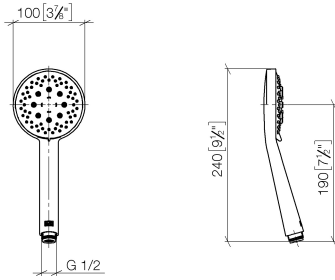

ST 050 203 1892

- slide bar
- Pipe diameter 18 mm
- rosettes Ø 55 mm
- gauge 800 mm
- metal shower hose 1750mm with integrated anti-twist protection
- shower hose connector 3/8"
- Three or five settings: COMPACT RAIN, COMPACT SOFT FLOW, COMPACT AQUAPRESSURE FLOW, max. flow rate 15 l/min (at 3 bar)
- Function from: 7 l/min
- spray head Ø 100mm

- slide bar
- Pipe diameter 18 mm
- rosettes Ø 55 mm
- gauge 800 mm
- metal shower hose 1750mm with integrated anti-twist protection
- shower hose connector 3/8"
- WRAS 2009048

This article does not include a hand shower!

TARA Shower set - Chrome

TARA

ST 050 203 1892

TARA Shower set - Chrome

TARA

ST 050 203 1892

TARA Shower set - Chrome

TARA

ST 050 203 1892

ST 050 203 1892

mm [inches]

Flow rate chart

Certificates

LGA_29984.

DVGW_DW-
6517DN0129.

WRAS_2210003.