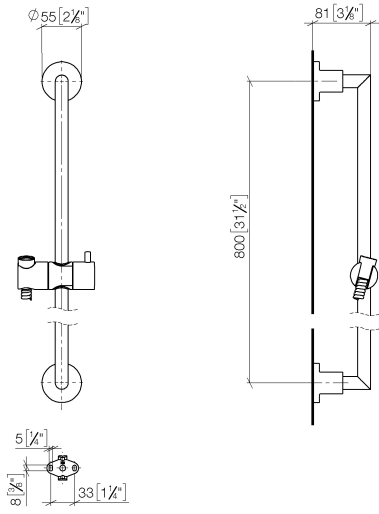

ST 050 203 1892

mm [inches]

Certificates

WRAS_2009048. ACS_20 ACC LY 738. IAPMO_4976 (1).