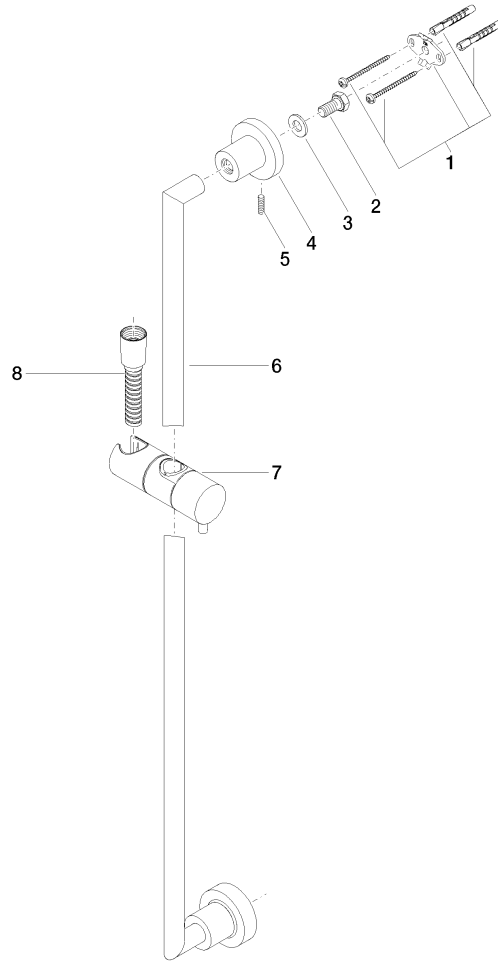

ST 050 203 1892

- slide bar
- Pipe diameter 18 mm
- rosettes Ø 55 mm
- gauge 800 mm
- metal shower hose 1750mm with integrated anti-twist protection
- shower hose connector 3/8"
- Three or five settings: COMPACT RAIN, COMPACT SOFT FLOW, COMPACT AQUAPRESSURE FLOW, max. flow rate 15 l/min (at 3 bar)
- Function from: 7 l/min
- spray head Ø 100mm

## TARA Shower set - Brushed Platinum

---

TARA

ST 050 203 1892

ST 050 203 1892

- slide bar
- Pipe diameter 18 mm
- rosettes Ø 55 mm
- gauge 800 mm
- metal shower hose 1750mm with integrated anti-twist protection
- shower hose connector 3/8"
- WRAS 2009048

**Required miscellaneous**

	<b>Hand shower FlowReduce - Brushed Platinum</b>	28 018 979-06 0010
---	--	-----------------------

ST 050 203 1892

mm [inches]

Certificates

WRAS\_2009048. ACS\_20 ACC LY 738. IAPMO\_4976 (1).

Spare parts list

No.	Item Number	Name	Quantity used	Delivery time
1	05 17 20 739 00 90	fixing set	2	2
2	09 30 30 071 90	screw	2	2
3	09 30 11 046 90	disc	2	2
4	08 17 89 505-06	holder	2	10
5	04 31 11 113 00 90	pin	2	2
6	05 28 22 590 00-06	bar	1	10
7	12 580 970-06	Slide unit - Brushed Platinum	1	10
8	28 322 970-06	Metal shower hose 1/2" x 3/8" x 1750 mm - Brushed Platinum	1	2