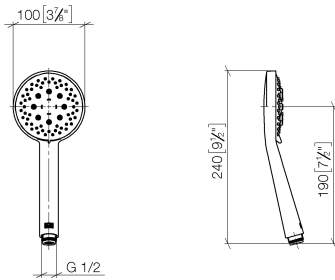

ST 050 203 1892

- slide bar
- Pipe diameter 18 mm
- rosettes Ø 55 mm
- gauge 800 mm
- metal shower hose 1750mm with integrated anti-twist protection
- shower hose connector 3/8"
- Three or five settings: COMPACT RAIN, COMPACT SOFT FLOW, COMPACT AQUAPRESSURE FLOW, max. flow rate 15 l/min (at 3 bar)
- Function from: 7 l/min
- spray head Ø 100mm

## TARA Shower set - Brushed Platinum

---

TARA

ST 050 203 1892

ST 050 203 1892

- slide bar
- Pipe diameter 18 mm
- rosettes Ø 55 mm
- gauge 800 mm
- metal shower hose 1750mm with integrated anti-twist protection
- shower hose connector 3/8"
- WRAS 2009048

## TARA Shower set - Brushed Platinum

---

TARA

ST 050 203 1892

ST 050 203 1892

mm [inches]

### Flow rate chart