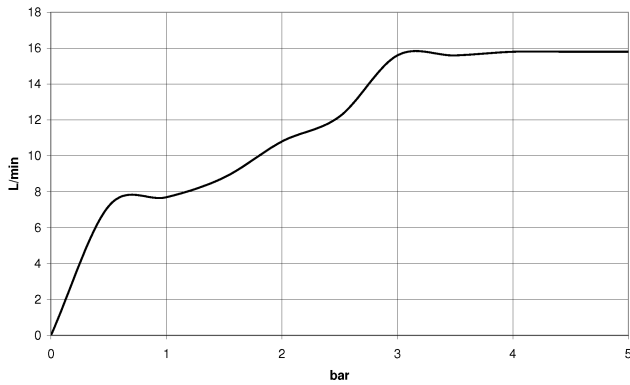

## TARA Shower set - Brushed Platinum

---

TARA

ST 050 203 1892

ST 050 203 1892

mm [inches]

### Flow rate chart