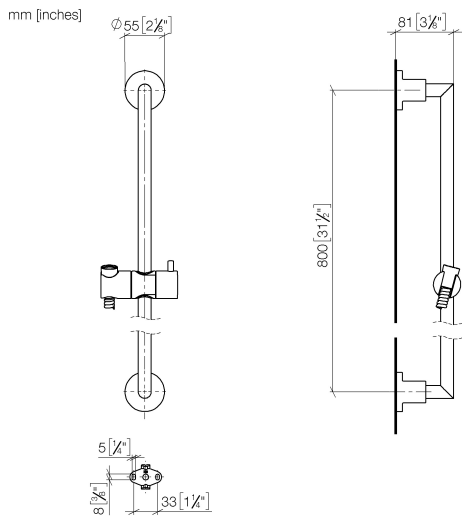

ST 050 203 1892

- slide bar
- Pipe diameter 18 mm
- rosettes Ø 55 mm
- gauge 800 mm
- metal shower hose 1750mm with integrated anti-twist protection
- shower hose connector 3/8"
- Three or five settings: COMPACT RAIN, COMPACT SOFT FLOW, COMPACT AQUAPRESSURE FLOW, max. flow rate 15 l/min (at 3 bar)
- Function from: 7 l/min
- spray head Ø 100mm

- slide bar
- Pipe diameter 18 mm
- rosettes Ø 55 mm
- gauge 800 mm
- metal shower hose 1750mm with integrated anti-twist protection
- shower hose connector 3/8"
- WRAS 2009048

This article does not include a hand shower!

Certificates

WRAS_2009048. ACS_20 ACC LY 738. IAPMO_4976 (1).

ST 050 203 1892

Spare parts list

No.	Item Number	Name	Quantity used	Delivery time
1	05 17 20 739 00 90	fixing set	2	2
2	09 30 30 071 90	screw	2	2
3	09 30 11 046 90	disc	2	2
4	08 17 89 505-08	holder	2	40
5	04 31 11 113 00 90	pin	2	2
6	05 28 22 590 00-08	bar	1	40
7	12 580 970-08	Slide unit - Platinum	1	40
8	28 322 970-08	Metal shower hose 1/2" x 3/8" x 1750 mm - Platinum	1	40