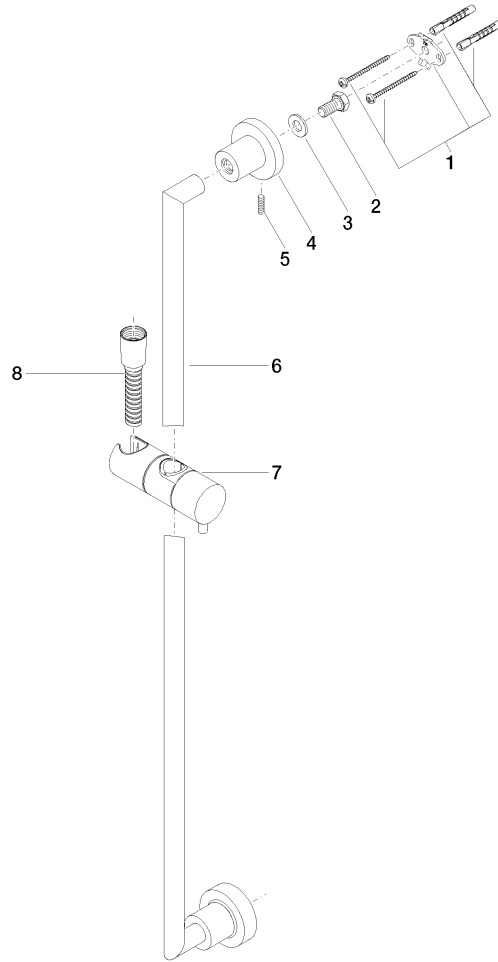

ST 050 203 1892

- slide bar
- Pipe diameter 18 mm
- rosettes Ø 55 mm
- gauge 800 mm
- metal shower hose 1750mm with integrated anti-twist protection
- shower hose connector 3/8"
- Three or five settings: COMPACT RAIN, COMPACT SOFT FLOW, COMPACT AQUAPRESSURE FLOW, max. flow rate 15 l/min (at 3 bar)
- Function from: 7 l/min
- spray head Ø 100mm

- slide bar
- Pipe diameter 18 mm
- rosettes Ø 55 mm
- gauge 800 mm
- metal shower hose 1750mm with integrated anti-twist protection
- shower hose connector 3/8"
- WRAS 2009048

This article does not include a hand shower!

	SERIES-VARIOUS Hand shower - Platinum	28 025 979-08 0010
--	--	--------------------

TARA Shower set - Platinum

TARA

ST 050 203 1892

TARA Shower set - Platinum

TARA

ST 050 203 1892

ST 050 203 1892

Certificates

WRAS_2009048. ACS_20 ACC LY 738. IAPMO_4976 (1).

ST 050 203 1892

Spare parts list

No.	Item Number	Name	Quantity used	Delivery time
1	05 17 20 739 00 90	fixing set	2	2
2	09 30 30 071 90	screw	2	2
3	09 30 11 046 90	disc	2	2
4	08 17 89 505-08	holder	2	40
5	04 31 11 113 00 90	pin	2	2
6	05 28 22 590 00-08	bar	1	40
7	12 580 970-08	Slide unit - Platinum	1	40
8	28 322 970-08	Metal shower hose 1/2" x 3/8" x 1750 mm - Platinum	1	40