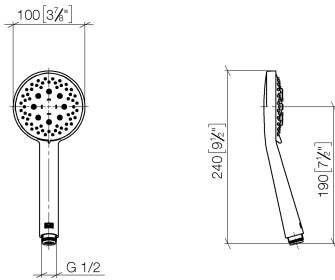

ST 050 203 1892

- slide bar
- Pipe diameter 18 mm
- rosettes Ø 55 mm
- gauge 800 mm
- metal shower hose 1750mm with integrated anti-twist protection
- shower hose connector 3/8"
- Three or five settings: COMPACT RAIN, COMPACT SOFT FLOW, COMPACT AQUAPRESSURE FLOW, max. flow rate 15 l/min (at 3 bar)
- Function from: 7 l/min
- spray head Ø 100mm

- slide bar
- Pipe diameter 18 mm
- rosettes Ø 55 mm
- gauge 800 mm
- metal shower hose 1750mm with integrated anti-twist protection
- shower hose connector 3/8"
- WRAS 2009048

This article does not include a hand shower!

TARA Shower set - Platinum

TARA

ST 050 203 1892

TARA Shower set - Platinum

TARA

ST 050 203 1892

TARA Shower set - Platinum

TARA

ST 050 203 1892

ST 050 203 1892

mm [inches]

Flow rate chart

Certificates

LGA_29984.

DVGW_DW-
6517DN0129.

WRAS_2210003.