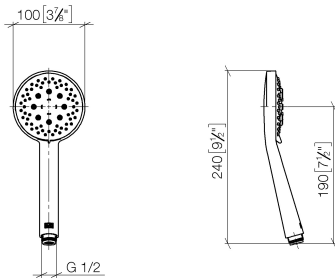

- slide bar
- Pipe diameter 18 mm
- rosettes Ø 55 mm
- gauge 800 mm
- metal shower hose 1750mm with integrated anti-twist protection
- shower hose connector 3/8"
- WRAS 2009048

This article does not include a hand shower!

No.	Item Number	Name	Quantity used	Delivery time
1	05 17 20 739 00 90	fixing set	2	2
2	09 30 30 071 90	screw	2	2
3	09 30 11 046 90	disc	2	2
4	08 17 89 505-33	holder	2	30
5	04 31 11 113 00 90	pin	2	2
6	05 28 22 590 00-33	bar	1	30
7	12 580 970-33	Slide unit - Matte Black	1	10
8	28 322 970-33	Metal shower hose 1/2" x 3/8" x 1750 mm - Matte Black	1	2

TARA Shower set - Matte Black

TARA

ST 050 203 1892

TARA Shower set - Matte Black

TARA

ST 050 203 1892

TARA Shower set - Matte Black

TARA

ST 050 203 1892

ST 050 203 1892

mm [inches]

Flow rate chart

Certificates

LGA_29984.

DVGW_DW-
6517DN0129.

WRAS_2210003.