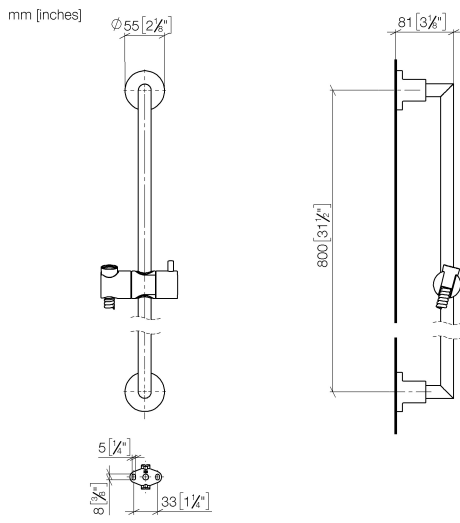

ST 050 203 1892

Certificates

WRAS_2009048. ACS_20 ACC LY 738. IAPMO_4976 (1).