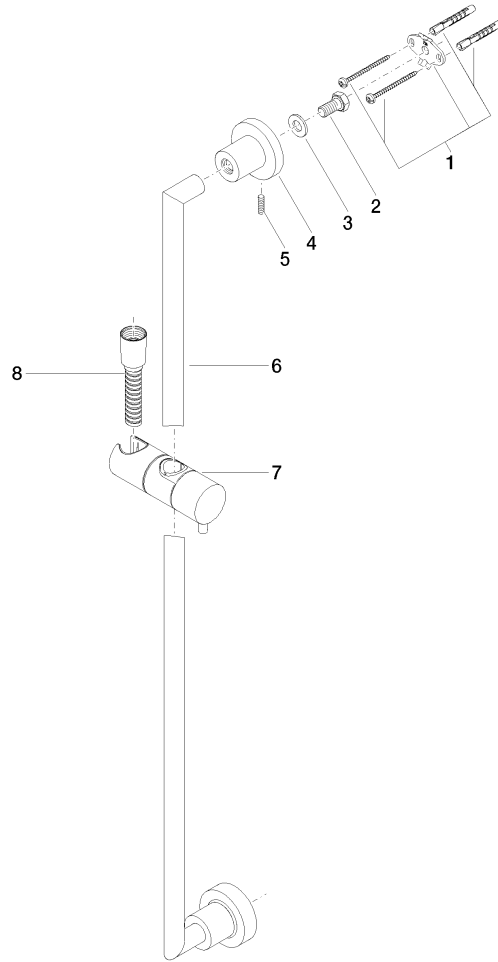

Spare parts list

No.	Item Number	Name	Quantity used	Delivery time
1	05 17 20 739 00 90	fixing set	2	2
2	09 30 30 071 90	screw	2	2
3	09 30 11 046 90	disc	2	2
4	08 17 89 505-33	holder	2	30
5	04 31 11 113 00 90	pin	2	2
6	05 28 22 590 00-33	bar	1	30
7	12 580 970-33	Slide unit - Matte Black	1	10
8	28 322 970-33	Metal shower hose 1/2" x 3/8" x 1750 mm - Matte Black	1	2