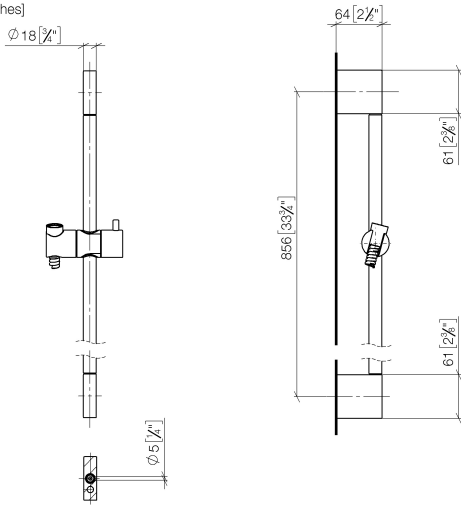

ST 050 203 2979

Fits: IMO, LISSÉ, META

- slide bar
- Pipe diameter 18 mm
- gauge 853 mm
- metal shower hose 1750mm with integrated anti-twist protection
- shower hose connector 3/8"
- Three or five settings: COMPACT RAIN, COMPACT SOFT FLOW, COMPACT AQUAPRESSURE FLOW, max. flow rate 6.8 l/min (at 3 bar)
- Function from: 6 l/min
- spray head Ø 100mm
- This product can help a building meet the requirements of Green Building Rating Systems, e.g. LEED®, BREEAM®, DGNB

ST 050 203 2979

Fits: IMO, LULU, MEM, TARA, CL.1, LISSÉ,
VAIA, META, CYO

- slide bar
- Pipe diameter 18 mm
- gauge 853 mm
- metal shower hose 1750mm with integrated anti-twist protection
- shower hose connector 3/8"
- WRAS 2009048

Recommended miscellaneous

Wall elbow - Dark Chrome

28 450 980-19

Recommended miscellaneous

LISSÉ Wall elbow - Dark Chrome

28 450 845-19

ST 050 203 2979

mm [inches]

ST 050 203 2979

Parts for other finishes can be found here: [Chrome](#)

- Three or five settings: COMPACT RAIN, COMPACT SOFT FLOW, COMPACT AQUAPRESSURE FLOW, max. flow rate 6.8 l/min (at 3 bar)
- with anti-scale system
- spray head Ø 100mm
- 1/2" connection
- Function from: 6 l/min
- This product can help a building meet the requirements of Green Building Rating Systems, e.g. LEED®, BREEAM®, DGNB