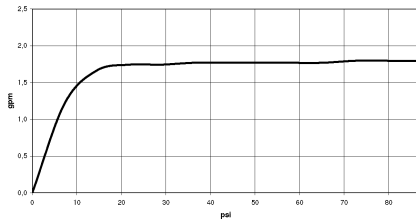

Shower set - Dark Chrome

IMO

ST 050 203 2979

ST 050 203 2979

mm [inches]

Flow rate chart

Certificates

LGA_29984.