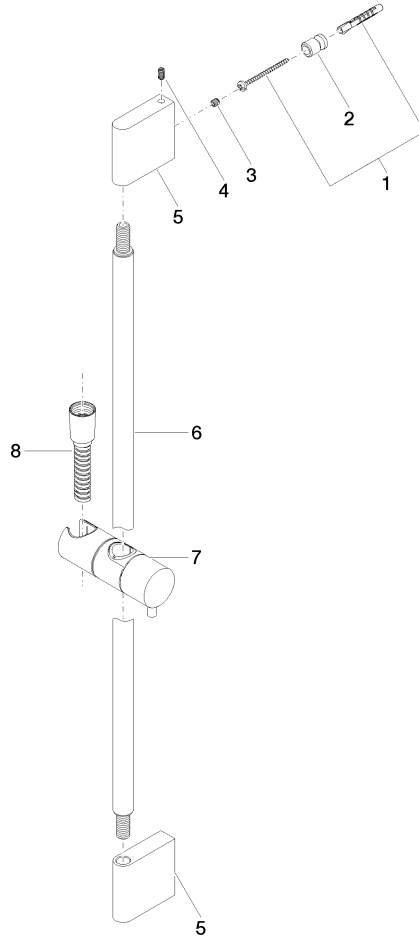

ST 050 203 2979

Fits: IMO, LISSÉ, META

- slide bar
- Pipe diameter 18 mm
- gauge 853 mm
- metal shower hose 1750mm with integrated anti-twist protection
- shower hose connector 3/8"
- Three or five settings: COMPACT RAIN, COMPACT SOFT FLOW, COMPACT AQUAPRESSURE FLOW, max. flow rate 6.8 l/min (at 3 bar)
- Function from: 6 l/min
- spray head Ø 100mm
- This product can help a building meet the requirements of Green Building Rating Systems, e.g. LEED®, BREEAM®, DGNB

ST 050 203 2979

Fits: IMO, LULU, MEM, TARA, CL.1, LISSÉ,
VAIA, META, CYO

- slide bar
- Pipe diameter 18 mm
- gauge 853 mm
- metal shower hose 1750mm with integrated anti-twist protection
- shower hose connector 3/8"
- WRAS 2009048

Recommended miscellaneous

Wall elbow - Dark Chrome

28 450 980-19

Recommended miscellaneous

LISSÉ Wall elbow - Dark Chrome

28 450 845-19

ST 050 203 2979

mm [inches]

ST 050 203 2979

Parts for other finishes can be found here: [Chrome](#)

- Three or five settings: COMPACT RAIN, COMPACT SOFT FLOW, COMPACT AQUAPRESSURE FLOW, max. flow rate 6.8 l/min (at 3 bar)
- with anti-scale system
- spray head Ø 100mm
- 1/2" connection
- Function from: 6 l/min
- This product can help a building meet the requirements of Green Building Rating Systems, e.g. LEED®, BREEAM®, DGNB