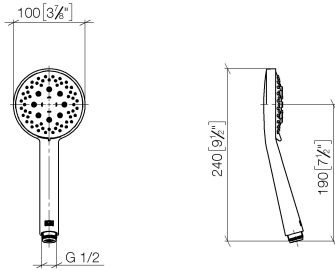

ST 050 203 2979

Fits: IMO, LISSÉ, META

- slide bar
- Pipe diameter 18 mm
- gauge 853 mm
- metal shower hose 1750mm with integrated anti-twist protection
- shower hose connector 3/8"
- Three or five settings: COMPACT RAIN, COMPACT SOFT FLOW, COMPACT AQUAPRESSURE FLOW, max. flow rate 6.8 l/min (at 3 bar)
- Function from: 6 l/min
- spray head Ø 100mm
- This product can help a building meet the requirements of Green Building Rating Systems, e.g. LEED®, BREEAM®, DGNB

ST 050 203 2979

Fits: IMO, LULU, MEM, TARA, CL.1, LISSÉ,
VAIA, META, CYO

- slide bar
- Pipe diameter 18 mm
- gauge 853 mm
- metal shower hose 1750mm with integrated anti-twist protection
- shower hose connector 3/8"
- WRAS 2009048

ST 050 203 2979

Parts for other finishes can be found here: [Chrome](#)

- Three or five settings: COMPACT RAIN, COMPACT SOFT FLOW, COMPACT AQUAPRESSURE FLOW, max. flow rate 6.8 l/min (at 3 bar)
- with anti-scale system
- spray head Ø 100mm
- 1/2" connection
- Function from: 6 l/min
- This product can help a building meet the requirements of Green Building Rating Systems, e.g. LEED®, BREEAM®, DGNB

Shower set - Dark Chrome

IMO

ST 050 203 2979

ST 050 203 2979

mm [inches]

Flow rate chart

Certificates

LGA_29984.