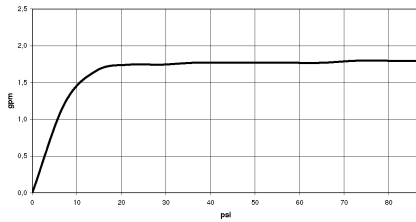

## Shower set - Light Gold

---

IMO

ST 050 203 2979

ST 050 203 2979

mm [inches]

Flow rate chart

Certificates