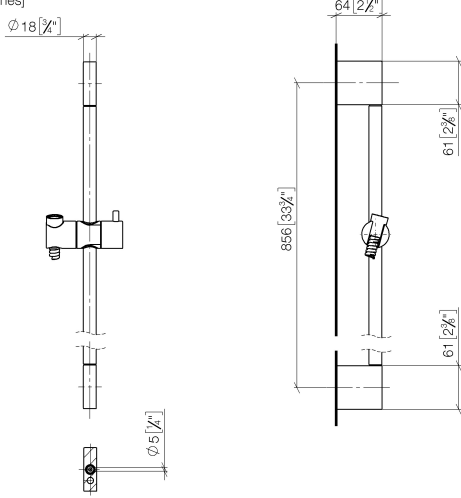

ST 050 203 2979

Fits: IMO, LISSÉ, META

- slide bar
- Pipe diameter 18 mm
- gauge 853 mm
- metal shower hose 1750mm with integrated anti-twist protection
- shower hose connector 3/8"
- Three or five settings: COMPACT RAIN, COMPACT SOFT FLOW, COMPACT AQUAPRESSURE FLOW, max. flow rate 6.8 l/min (at 3 bar)
- Function from: 6 l/min
- spray head Ø 100mm
- This product can help a building meet the requirements of Green Building Rating Systems, e.g. LEED®, BREEAM®, DGNB

- slide bar
- Pipe diameter 18 mm
- gauge 853 mm
- metal shower hose 1750mm with integrated anti-twist protection
- shower hose connector 3/8"
- WRAS 2009048

**This article does not include a hand shower!**

Required miscellaneous

**Concealed wall elbow -** 35 085 970 90  
 •min. recess depth 90 mm  
 •max. recess depth 163 mm

Required miscellaneous

**Hand shower FlowReduce - Light Gold** 28 018 979-26 0010

Required miscellaneous

**Slide unit - Light Gold** 12 580 970-26

Required miscellaneous

**SERIES-VARIOUS Hand shower - Light Gold** 28 029 979-26 0010

ST 050 203 2979

mm [inches]

Spare parts list

No.	Item Number	Name	Quantity used	Delivery time
1	05 17 20 726 02 90	fixing set	2	2
2	08 17 20 726 90	holder	2	2
3	09 31 11 049 90	pin	2	2
4	04 31 11 113 00 90	pin	2	2
5	08 17 97 054-26	holder	2	60
6	90 28 22 597 00-26	holder	1	30
7	12 580 970-26	Slide unit - Light Gold	1	30
8	28 322 970-26	Metal shower hose 1/2" x 3/8" x 1750 mm - Light Gold	1	30