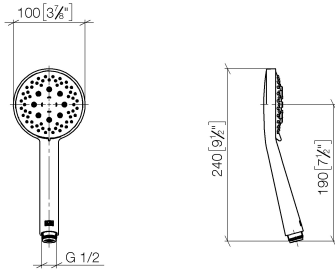

ST 050 203 2979

Fits: IMO, LISSÉ, META

- slide bar
- Pipe diameter 18 mm
- gauge 853 mm
- metal shower hose 1750mm with integrated anti-twist protection
- shower hose connector 3/8"
- Three or five settings: COMPACT RAIN, COMPACT SOFT FLOW, COMPACT AQUAPRESSURE FLOW, max. flow rate 6.8 l/min (at 3 bar)
- Function from: 6 l/min
- spray head Ø 100mm
- This product can help a building meet the requirements of Green Building Rating Systems, e.g. LEED®, BREEAM®, DGNB

- slide bar
- Pipe diameter 18 mm
- gauge 853 mm
- metal shower hose 1750mm with integrated anti-twist protection
- shower hose connector 3/8"
- WRAS 2009048

**This article does not include a hand shower!**

**Slide unit - Light Gold** 12 580 970-26

Required miscellaneous

**SERIES-VARIOUS Hand shower - Light Gold** 28 029 979-26 0010

ST 050 203 2979

mm [inches]

Spare parts list

No.	Item Number	Name	Quantity used	Delivery time
1	05 17 20 726 02 90	fixing set	2	2
2	08 17 20 726 90	holder	2	2
3	09 31 11 049 90	pin	2	2
4	04 31 11 113 00 90	pin	2	2
5	08 17 97 054-26	holder	2	60
6	90 28 22 597 00-26	holder	1	30
7	12 580 970-26	Slide unit - Light Gold	1	30
8	28 322 970-26	Metal shower hose 1/2" x 3/8" x 1750 mm - Light Gold	1	30

## Shower set - Light Gold

---

IMO

ST 050 203 2979

ST 050 203 2979

mm [inches]

Flow rate chart

Certificates